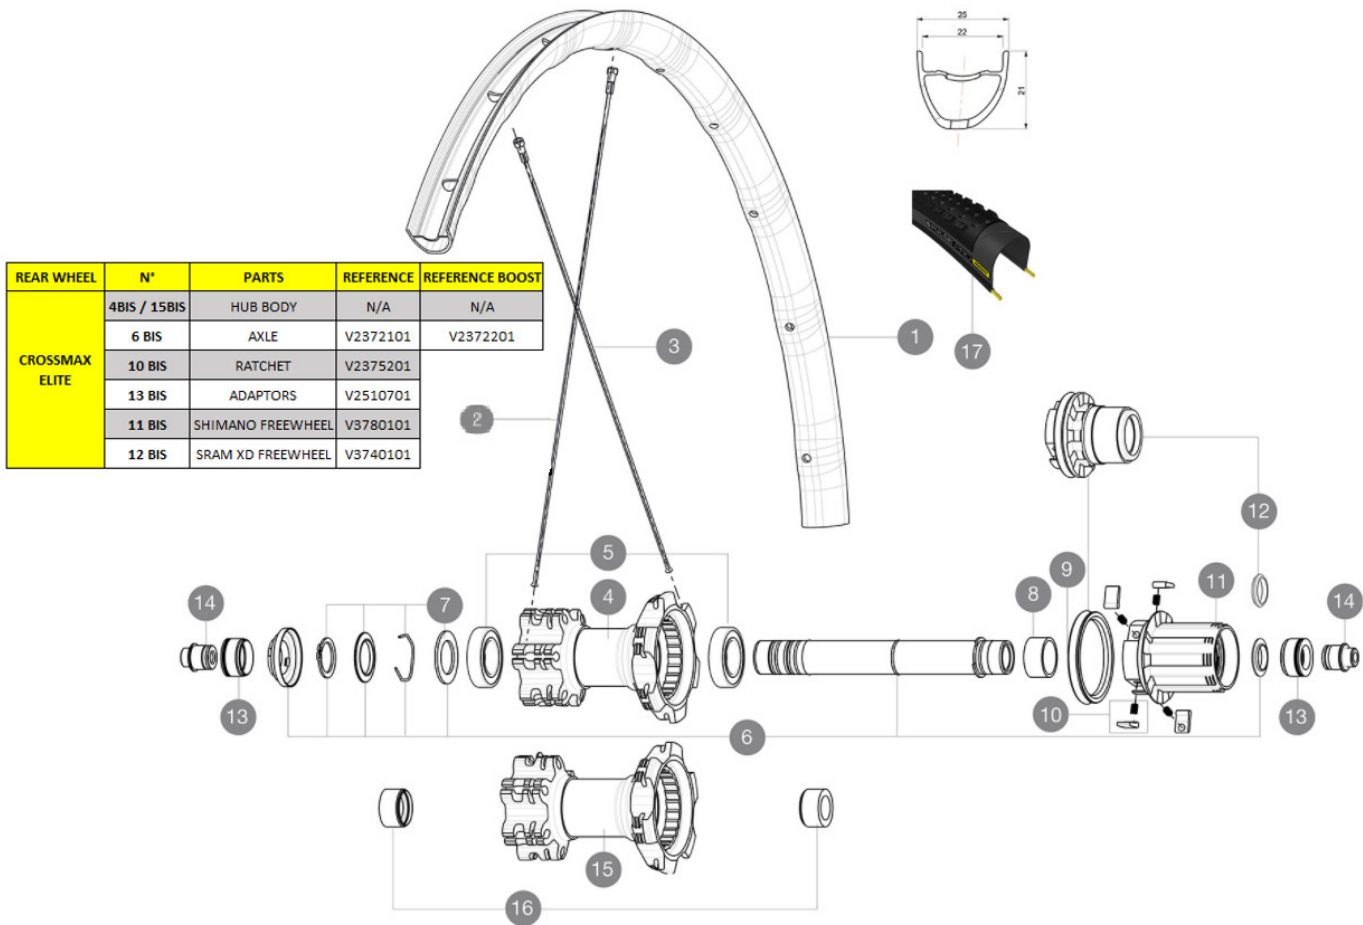

MAVIC *Crossmax Elite 29*

ASTM CATEGORY 3 : offroad with jumps less than 61cm
 Recommended weight limit : 120kg
 Recommended tire sizes: 28 mm to 62 mm (1.1" to 2.5")

REFERENCES WHEELS**RIMS**

VALVE HOLE (MM): 6,5 :

Specifications

RIMS

- **Material** : Mactal
 - **Material** : Mactal
 - **Joint** : SUP
 - **Joint** : SUP
 - **Drilling** : traditional
 - **Drilling** : traditional
 - **Weight reduction** : ISM 4D
 - **Weight reduction** : ISM 4D
 - **Valve hole diameter** : 6.5 mm
 - **Valve hole diameter** : 6.5 mm
 - **Tire** : UST Tubeless and tubetype
 - **Tire** : UST Tubeless and tubetype
 - **Internal width** : 22 mm
 - **Internal width** : 22 mm
 - **ETRTO size 27.5"** : 584x22ss
 - **ETRTO size 27.5"** : 584x22ss
 - **ETRTO size 29"** : 622x22ss
 - **ETRTO size 29"** : 622x22ss
- Hookless profile
Hookless profile
Use with Mavic Tubeless Tape
Use with Mavic Tubeless Tape

VERSIONS

- **Color** : Black or Black/Red
 - **Color** : Black or Black/Red
 - **Disc standard** : 6 Bolts only
 - **Disc standard** : 6 Bolts only
 - **Hub width** : Boost (front 110, rear 148) or Non-Boost (front 100, rear 135/142)
 - **Hub width** : Boost (front 110, rear 148) or Non-Boost (front 100, rear 135/142)
- Lefty Supermax
Lefty Supermax

WHEEL WEIGHTS

- Wheel weight
- Weight Rear 27.5": 885
- Weight Rear 29": 930