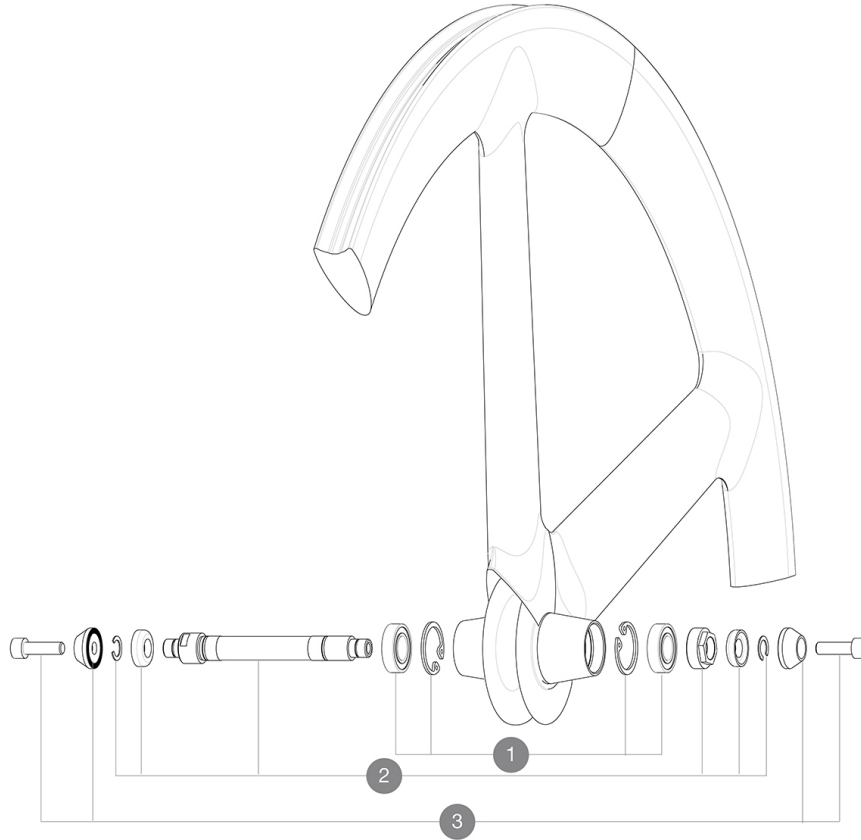

ASTM CATEGORY 1 : road only  
Recommended weight limit : 120kg  
Recommended tire sizes: 21 to 28 mm  
Max. Pressure: 23mm 8.7 bars - 125 psi  
Max. Pressure: see indication on wheel and tyre. If they differ, use the lower of the 2

**REFERENCES WHEELS**

F70741 IO 17 700

**HUB SHELLS**

<b>1</b>	M40131	KIT BEARINGS FRONT 12x24x6 6901 (IO track)
<b>2</b>	M40130	FRONT IO AXLE + ADJUSTING NUT
<b>3</b>	M40124	M6 AXLE BOLTS/ALU SUPPORTS FRT IO TRACK

**ADAPTERS**

V2372501	15mm MTB Axle Cap QRM Auto From 2019
----------	--------------------------------------

**DELIVERED WITH**

Fixing nuts (M40124) 1	
Fixing nuts (M40124) 1	
Fixing nuts (M40124) 1	
Fixing nuts (M40124) 1	
Fixing nuts (M40124) 1	
Fixing nuts (M40124) 1	
Valve extender (118 952 01) 1	
Valve extender (118 952 01) 1	
Valve extender (118 952 01) 1	
Valve extender (118 952 01) 1	
Valve extender (118 952 01) 1	
Valve extender (118 952 01) 1	
Valve extender (118 952 01) 1	
Valve extender (118 952 01) 1	
Wheelbag (V24 801 01) 1	
Wheelbag (V24 801 01) 1	
Wheelbag (V24 801 01) 1	
Wheelbag (V24 801 01) 1	
Wheelbag (V24 801 01) 1	