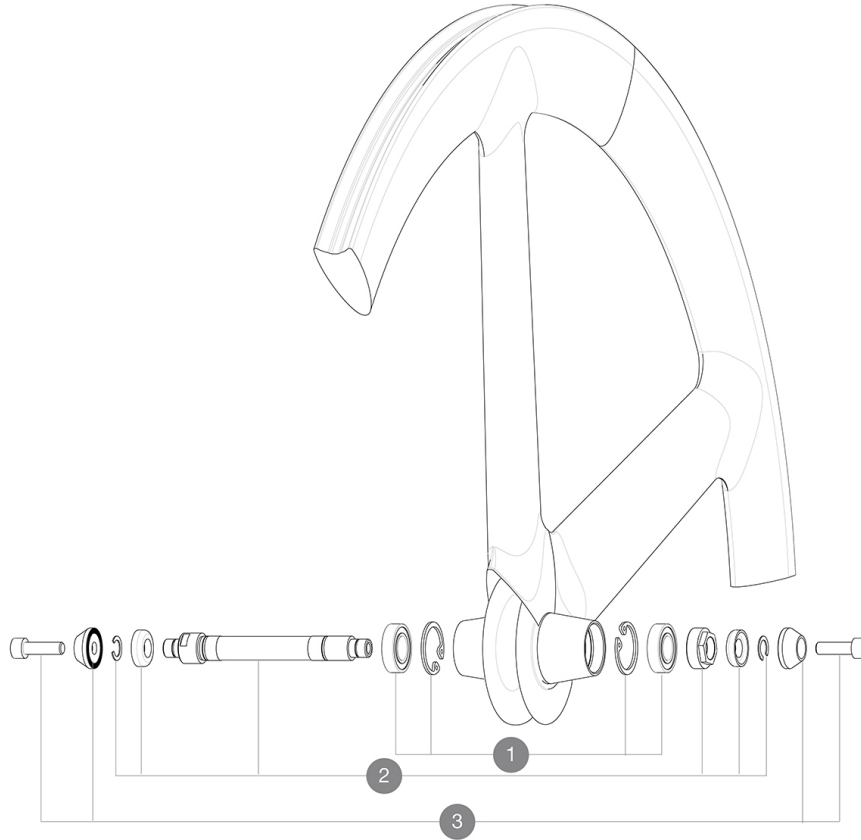

ASTM CATEGORY 1 : road only
Recommended weight limit : 120kg
Recommended tire sizes: 21 to 28 mm
Max. Pressure: see indication on wheel and tyre. If they differ, use the lower of the 2
Max. Pressure: 23mm 8.7 bars - 125 psi

REFERENCES WHEELS

F70741 IO 17 700

**HUB SHELLS**

1	M40131	KIT BEARINGS FRONT 12x24x6 6901 (IO track)
2	M40130	FRONT IO AXLE + ADJUSTING NUT
3	M40124	M6 AXLE BOLTS/ALU SUPPORTS FRT IO TRACK

ADAPTERS

V2372501	15mm MTB Axle Cap QRM Auto From 2019
----------	--------------------------------------

DELIVERED WITH

Fixing nuts (M40124) 1	
Fixing nuts (M40124) 1	
Fixing nuts (M40124) 1	
Fixing nuts (M40124) 1	
Fixing nuts (M40124) 1	
Fixing nuts (M40124) 1	
Valve extender (118 952 01) 1	
Valve extender (118 952 01) 1	
Valve extender (118 952 01) 1	
Valve extender (118 952 01) 1	
Valve extender (118 952 01) 1	
Valve extender (118 952 01) 1	
Valve extender (118 952 01) 1	
Valve extender (118 952 01) 1	
Wheelbag (V24 801 01) 1	
Wheelbag (V24 801 01) 1	
Wheelbag (V24 801 01) 1	
Wheelbag (V24 801 01) 1	
Wheelbag (V24 801 01) 1	