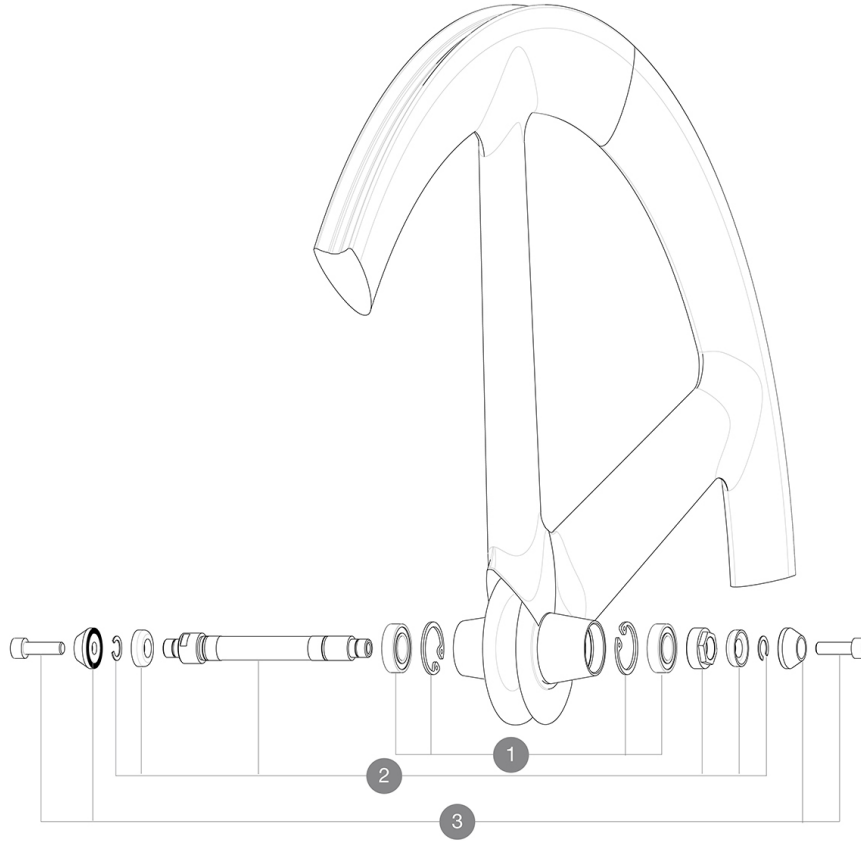

Recommended weight limit : 120kg  
Recommended tire sizes: 21 to 28 mm  
Max. Pressure: see indication on wheel and tyre. If they differ, use the lower of the 2  
Max. Pressure: 23mm 8.7 bars - 125 psi

**REFERENCES WHEELS**

F70741 IO

**HUB SHELLS**

<b>1</b>	M40131	KIT BEARINGS FRONT 12x24x6 6901 (IO track)
<b>2</b>	M40130	FRONT IO AXLE + ADJUSTING NUT
<b>3</b>	M40124	M6 AXLE BOLTS/ALU SUPPORTS FRT IO TRACK

**ADAPTERS**

V2372501	15mm MTB Axle Cap QRM Auto From 2019
----------	--------------------------------------