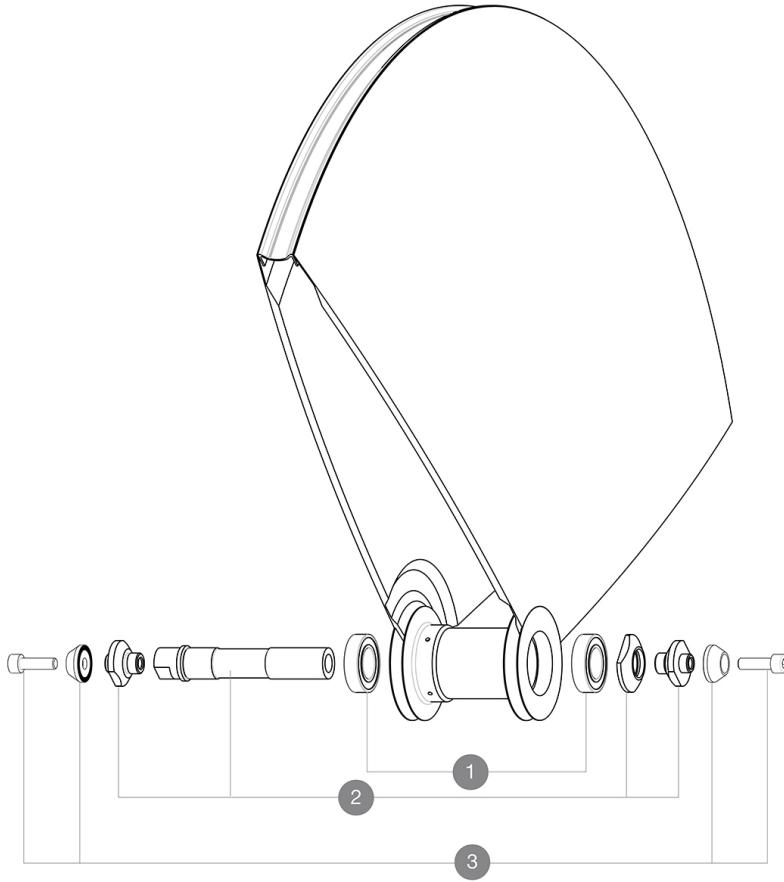

MAVIC Comete Track R10

1
2017
FRONT

Recommended weight limit : 120kg
Recommended tire sizes: 21 to 28 mm
Minimum cog width : 7.5mm

REFERENCES WHEELS

HUB SHELLS

1	M40129	KIT 2 BEARINGS 6902 15x28x7
2	11188701	COMETE FRONT AXLE TRACK
3	M40124	M6 AXLE BOLTS/ALU SUPPORTS FRT IO TRACK

MAVIC Comete Track R10

DELIVERED WITH

Fixing nuts (M40124) 1	
Valve extender (118 952 01) 1	
Wheelbag (V24 801 01) 1	
Cog lock nut (323 971 01) 1	
User guide	

Specifications

RIMS

- Tire : tubular

WHEEL HUB

- Body : aluminum
 - Axle material : aluminum
- Sealed cartridge bearings
Fixed cog

VERSIONS

- Color : Black only

WHEEL WEIGHTS

Wheel weight