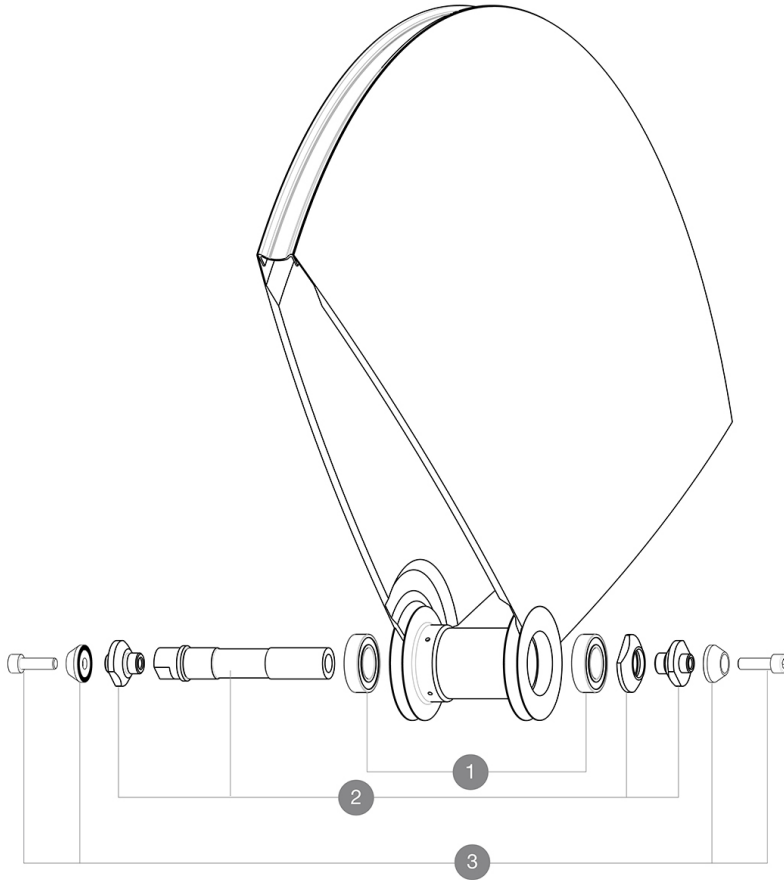

MAVIC Comete Track R10

1
2017
FRONT

Recommended weight limit : 120kg
Recommended tire sizes: 21 to 28 mm
Minimum cog width : 7.5mm

REFERENCES WHEELS

HUB SHELLS

1	M40129	KIT 2 BEARINGS 6902 15x28x7
2	11188701	COMETE FRONT AXLE TRACK
3	M40124	M6 AXLE BOLTS/ALU SUPPORTS FRT IO TRACK

MAVIC *Comete Track R10***DELIVERED WITH**

Fixing nuts (M40124) 1	
Valve extender (118 952 01) 1	
Wheelbag (V24 801 01) 1	
Cog lock nut (323 971 01) 1	
User guide	

Specifications**RIMS**

- Tire : tubular

WHEEL HUB

- Body : aluminum
 - Axle material : aluminum
- Sealed cartridge bearings
Fixed cog

VERSIONS

- Color : Black only

WHEEL WEIGHTS

Wheel weight