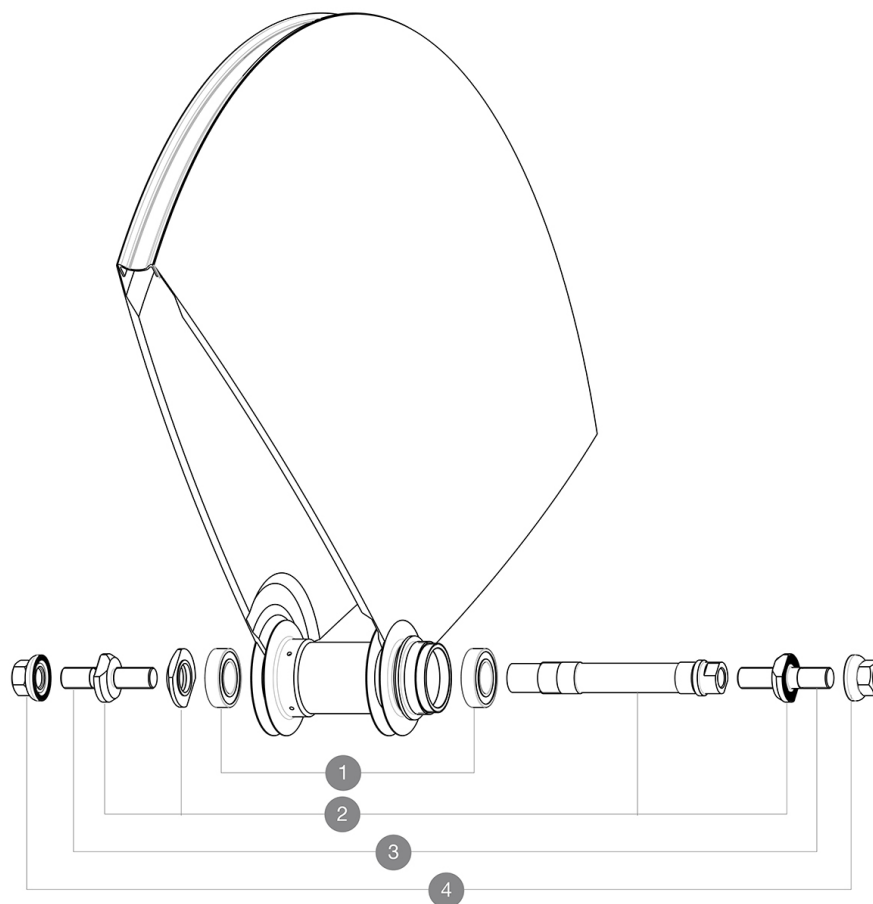

Recommended weight limit : 120kg
Recommended tire sizes: 21 to 28 mm
Minimum cog width : 7.5mm

REFERENCES WHEELS

R98061 Comete Track Rio Rr

HUB SHELLS

1	M40129	KIT 2 BEARINGS 6902 15x28x7
2	M40128	REAR COMETE TRACK AXLE + ADJT.NUT + FORK SUPPORTS
3	V2390101	KIT OF 2 END BOLTS AXLE PART FOR COMETE TRACK
4	M40772	NUT/WASHER KIT TRACK R.COMETE

MAVIC Comete Track R10

DELIVERED WITH

Fixing nuts (M40124) 1	
Valve extender (118 952 01) 1	
Wheelbag (V24 801 01) 1	
Cog lock nut (323 971 01) 1	
User guide	

Specifications

RIMS

- Tire : tubular

WHEEL HUB

- Body : aluminum
 - Axle material : aluminum
- Sealed cartridge bearings
Fixed cog

VERSIONS

- Color : Black only

WHEEL WEIGHTS

Wheel weight