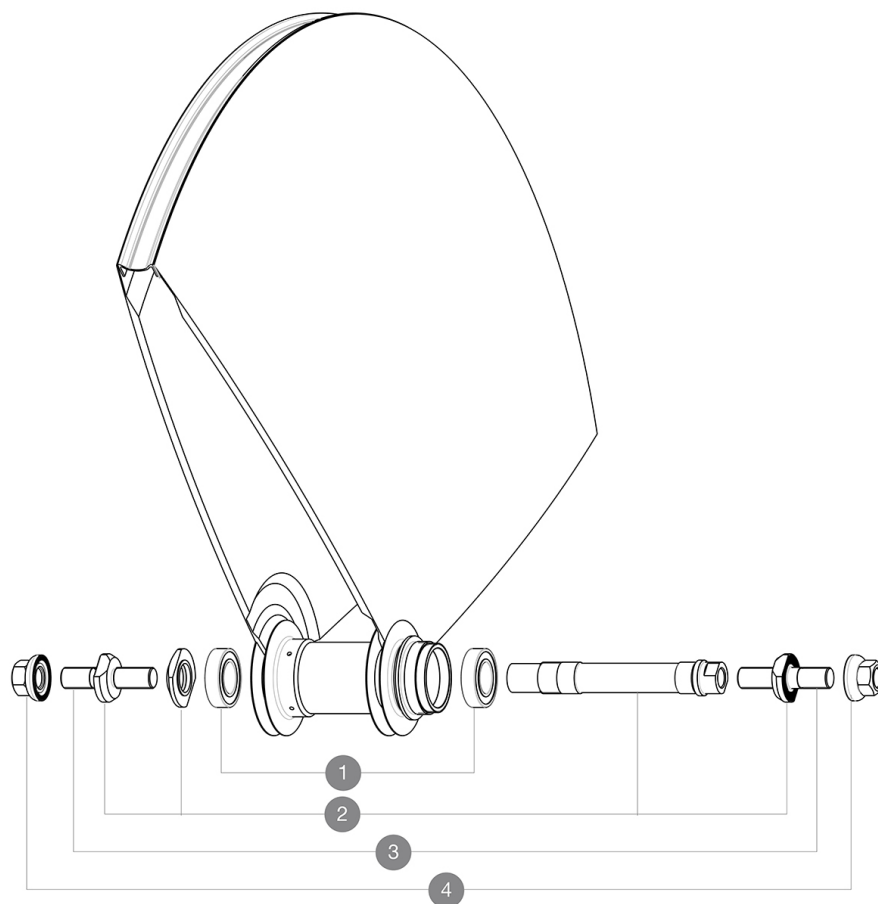

Recommended weight limit : 120kg
Recommended tire sizes: 21 to 28 mm
Minimum cog width : 7.5mm

REFERENCES WHEELS

R98061 Comete Track Rio Rr

HUB SHELLS

1	M40129	KIT 2 BEARINGS 6902 15x28x7
2	M40128	REAR COMETE TRACK AXLE + ADJT.NUT + FORK SUPPORTS
3	V2390101	KIT OF 2 END BOLTS AXLE PART FOR COMETE TRACK
4	M40772	NUT/WASHER KIT TRACK R.COMETE

MAVIC Comete Track R10

DELIVERED WITH

Fixing nuts (M40124) 1	
Valve extender (118 952 01) 1	
Wheelbag (V24 801 01) 1	
Cog lock nut (323 971 01) 1	
User guide	

Specifications

RIMS

- Tire : tubular

WHEEL HUB

- Body : aluminum
 - Axle material : aluminum
- Sealed cartridge bearings
Fixed cog

VERSIONS

- Color : Black only

WHEEL WEIGHTS

Wheel weight