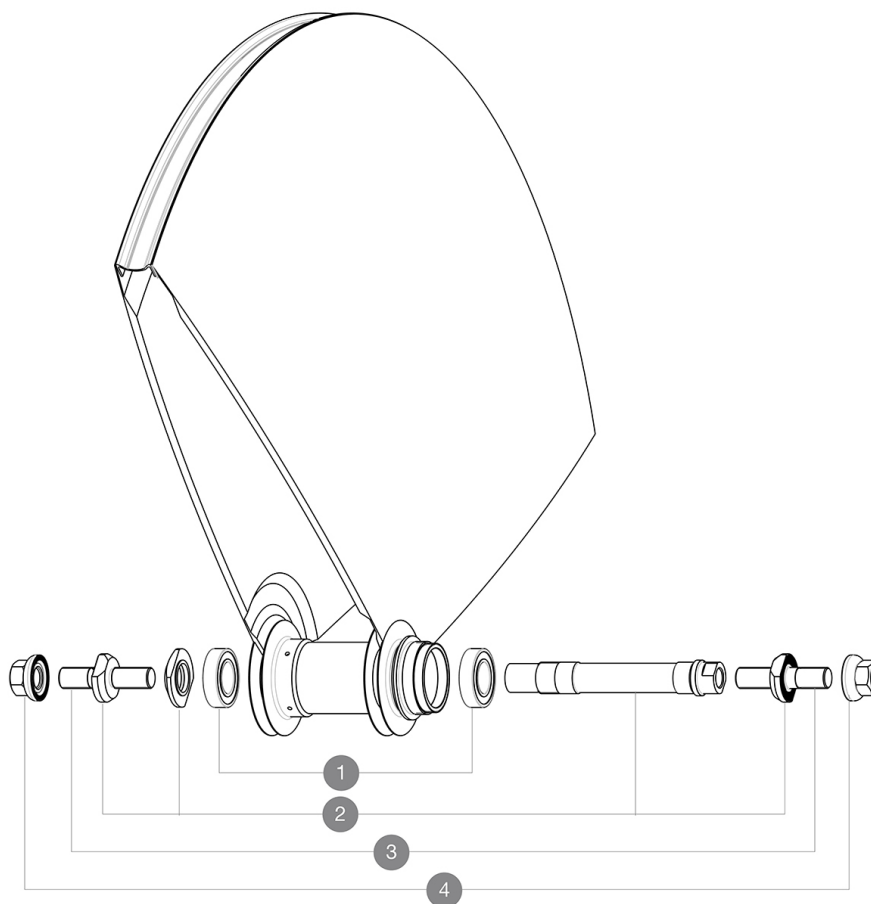

Recommended weight limit : 120kg
Recommended tire sizes: 21 to 28 mm
Minimum cog width : 7.5mm

REFERENCES WHEELS

R98061 Comete Track Rio Rr

HUB SHELLS

1	M40129	KIT 2 BEARINGS 6902 15x28x7
2	M40128	REAR COMETE TRACK AXLE + ADJT.NUT + FORK SUPPORTS
3	V2390101	KIT OF 2 END BOLTS AXLE PART FOR COMETE TRACK
4	M40772	NUT/WASHER KIT TRACK R.COMETE

MAVIC Comete Track R10

DELIVERED WITH

Fixing nuts (M40124) 1	
Valve extender (118 952 01) 1	
Wheelbag (V24 801 01) 1	
Cog lock nut (323 971 01) 1	
User guide	

Specifications

RIMS

- Tire : tubular

WHEEL HUB

- Body : aluminum
 - Axle material : aluminum
- Sealed cartridge bearings
Fixed cog

VERSIONS

- Color : Black only

WHEEL WEIGHTS

Wheel weight