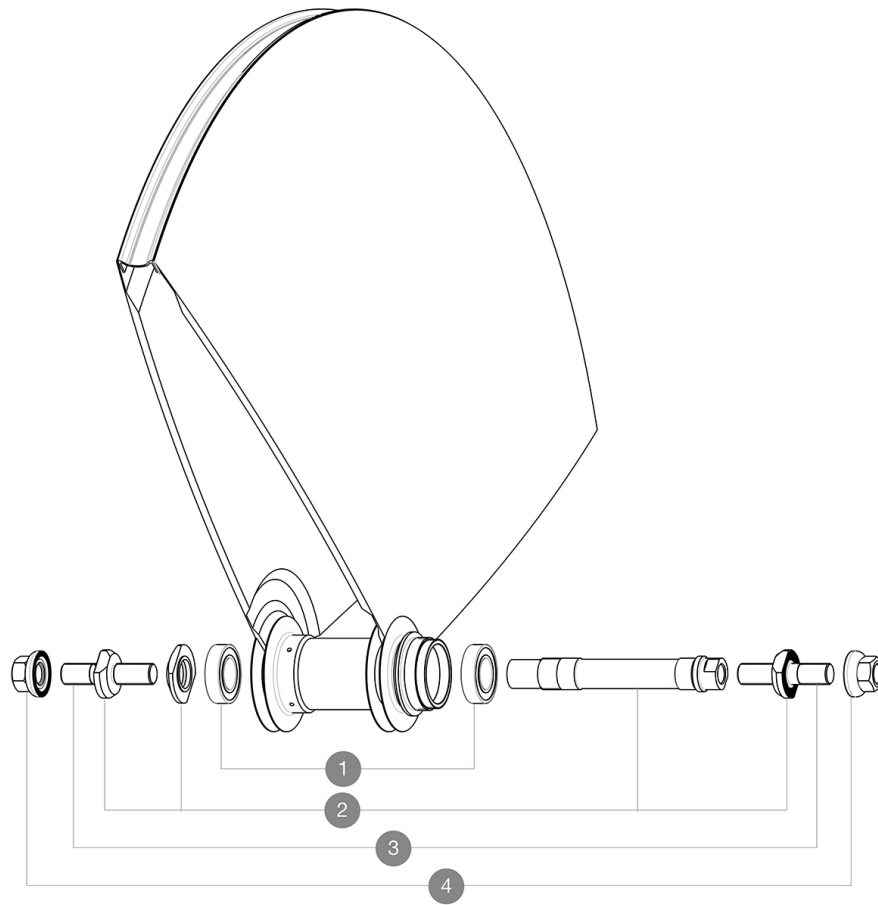

Recommended weight limit : 120kg
Recommended tire sizes: 21 to 28 mm
Minimum cog width : 7.5mm

REFERENCES WHEELS

R98061 Comete Track Rio Rr

HUB SHELLS

1	M40129	KIT 2 BEARINGS 6902 15x28x7
2	M40128	REAR COMETE TRACK AXLE + ADJT.NUT + FORK SUPPORTS
3	V2390101	KIT OF 2 END BOLTS AXLE PART FOR COMETE TRACK
4	M40772	NUT/WASHER KIT TRACK R.COMETE

MAVIC Comete Track R10

DELIVERED WITH

Fixing nuts (M40124) 1	
Valve extender (118 952 01) 1	
Wheelbag (V24 801 01) 1	
Cog lock nut (323 971 01) 1	
User guide	

Specifications

RIMS

- Tire : tubular

WHEEL HUB

- Body : aluminum
 - Axle material : aluminum
- Sealed cartridge bearings
Fixed cog

VERSIONS

- Color : Black only

WHEEL WEIGHTS

Wheel weight