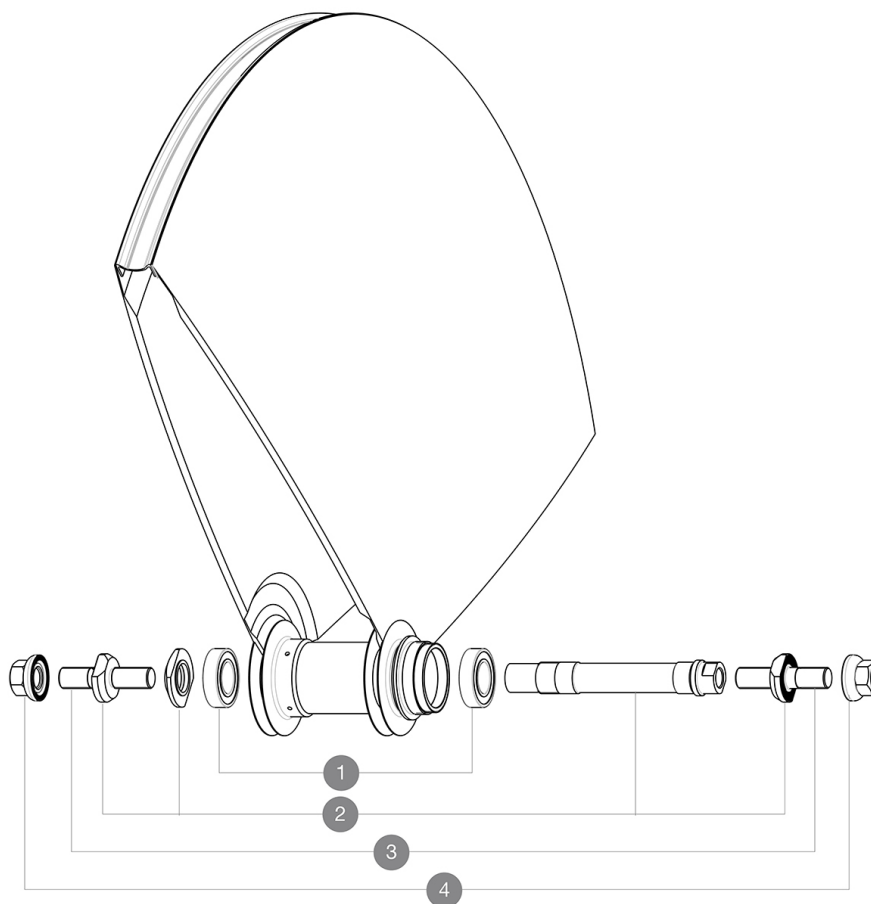

Recommended weight limit : 120kg  
Recommended tire sizes: 21 to 28 mm  
Minimum cog width : 7.5mm

## REFERENCES WHEELS

R98061 Comete Track Rio Rr

## HUB SHELLS

1	M40129	KIT 2 BEARINGS 6902 15x28x7
2	M40128	REAR COMETE TRACK AXLE + ADJT.NUT + FORK SUPPORTS
3	V2390101	KIT OF 2 END BOLTS AXLE PART FOR COMETE TRACK
4	M40772	NUT/WASHER KIT TRACK R.COMETE

### WHEEL HUB

- Body : aluminum
  - Axle material : aluminum
- Sealed cartridge bearings  
Fixed cog