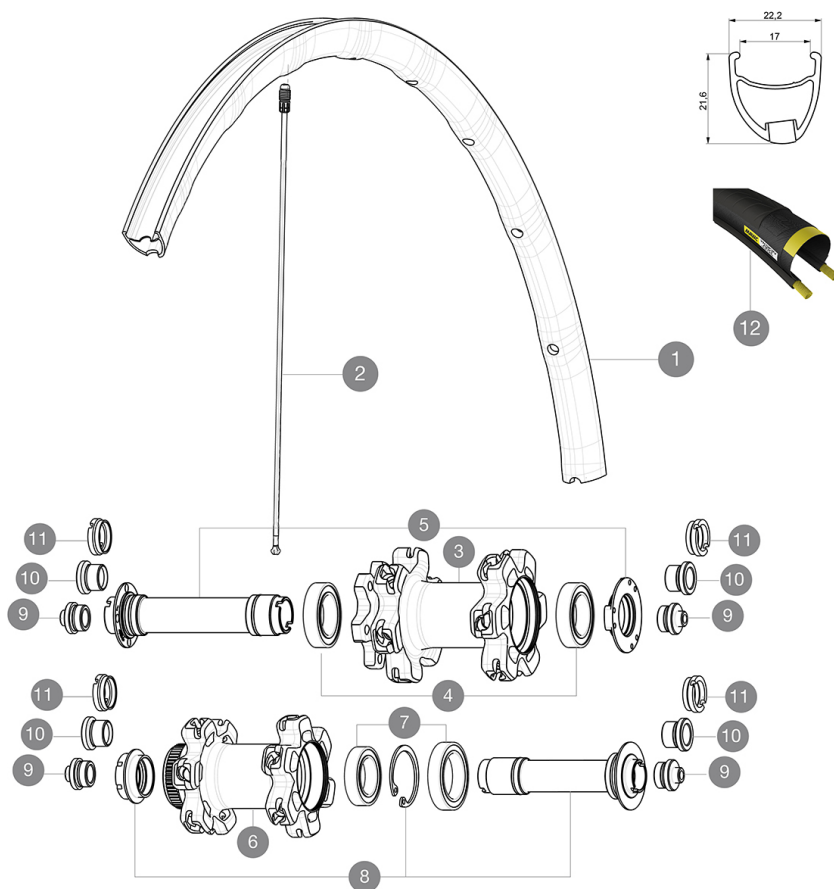

## RIMS

&NBSP;:

1	V2407110	KIT FRONT RIM KSYRIUM PRO DISC 17C
---	----------	------------------------------------

### SPOKES

- **Material** : Zicral
- **Shape** : straight pull, bladed
- **Nipples** : Fore integrated aluminum
- **Count** : 24 front and rear
- **Lacing** : front crossed 2, rear Isopulse

### WHEEL HUB

- **Front and rear bodies** : aluminum
  - **Axle material** : aluminum
- Adjustable sealed cartridge bearings
- **Freewheel** : Instant Drive 360
  - **Front** : Quick release, 12 thru and 15 thru compatible
  - **Rear** : 12x142 (convertible to quick release with optional adapters)

### WHEEL WEIGHTS

Wheel weight 730