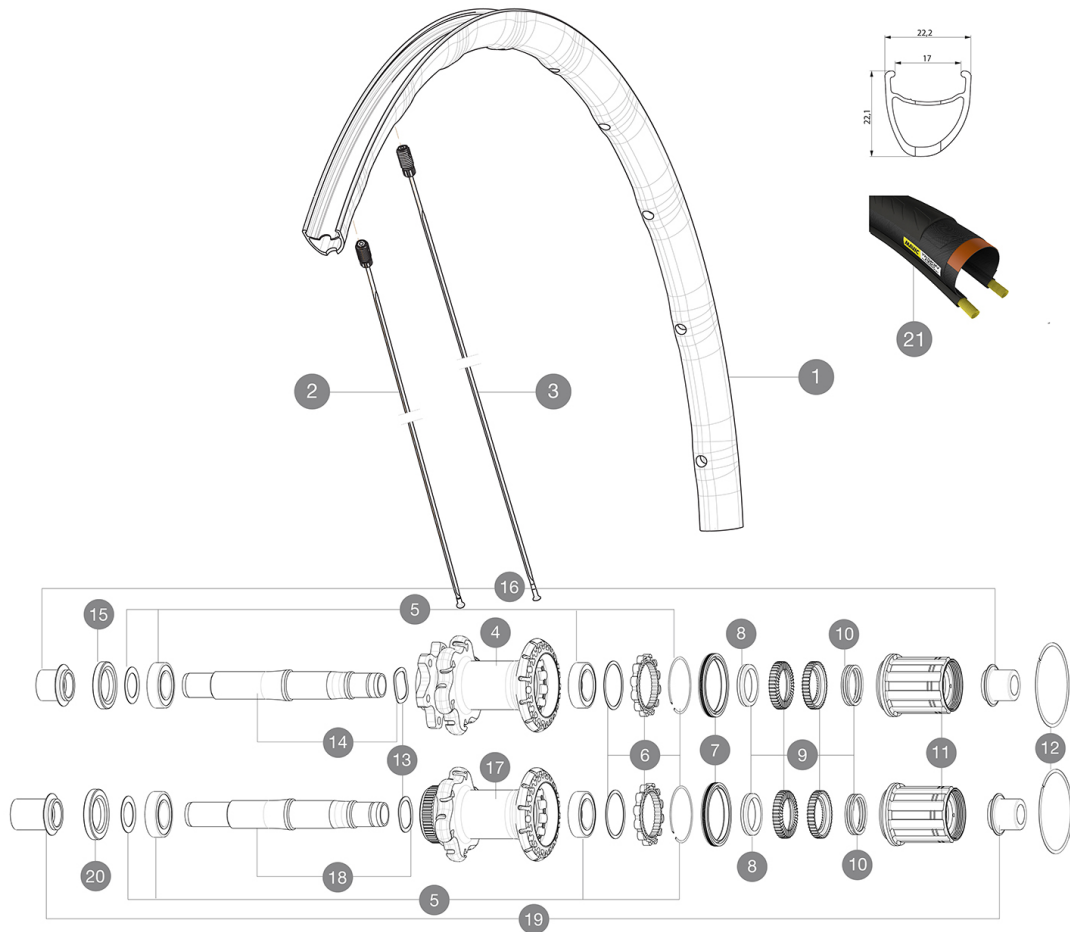

MAVIC *Ksyrium Elite Disc*

ASTM CATEGORY 2 : road and offroad with jumps less than 15cm
Recommended weight limit : 120kg
Recommended tire sizes: 25 to 32 mm
Max. Pressure: 25mm 7.7 bars - 110 PSI

REFERENCES WHEELS

R98511	KsyEliteD6BRr 12x142	R98551	KsyEliteDCLRr 12x142

RIMS

&NBSP;:

1	V2406013	KIT REAR RIM KSYRIUM ELITE DISC

SPOKES

2	V2273501	KIT 12 DRIVE SIDE BUTTED SPOKE 280mm
3	V2273401	KIT 12 FRT/NON DRIVE SIDE BUTTED SPOKE 297mm

HUB SHELLS

4	N/A	HUB BODY
5	V2560201	KIT ID360 BEARINGS 15/28/7 + 17/28/7
6	V2252701	KIT ID360 INSERT SHAPED EAR LOBE > 2017
7	V2251601	KIT ID360 SEAL + GREASE
8	V2500501	KIT ID360 3 PADS NOISE REDUCING
9	V2251701	KIT ID360 2 RATCHETS + SPRING + GREASE
10	V2251801	KIT 3 ID360 ROAD SPRINGS
11	V3430101	HG11 Freewheel Body ID360
12	V2252201	KIT 2 REAR HUB RETENTION RINGS 48mm
13	V2251501	KIT 3 ID360 WAVE WASHERS
14	V2251301	KIT ID360 AXLE DISC 6 BOLTS
15	V2251001	KIT ID360 HUB THREADED CAP UB+DISC 6 BOLTS (large) - while s
17	N/A	HUB BODY
18	V2251401	KIT ID360 AXLE DISC CENTER LOCK
20	V2251101	KIT ID360 HUB THREADED CAP DISC CENTER LOCK

TYRES

21	37805525	YksionProPowerLinkWH

ADAPTERS

16	B4989601	ADAPTER Rr 12x142mm ID360 (6bolt)
19	B4989901	ADAPTER Rr 12x142mm ID360 (CLOCK)