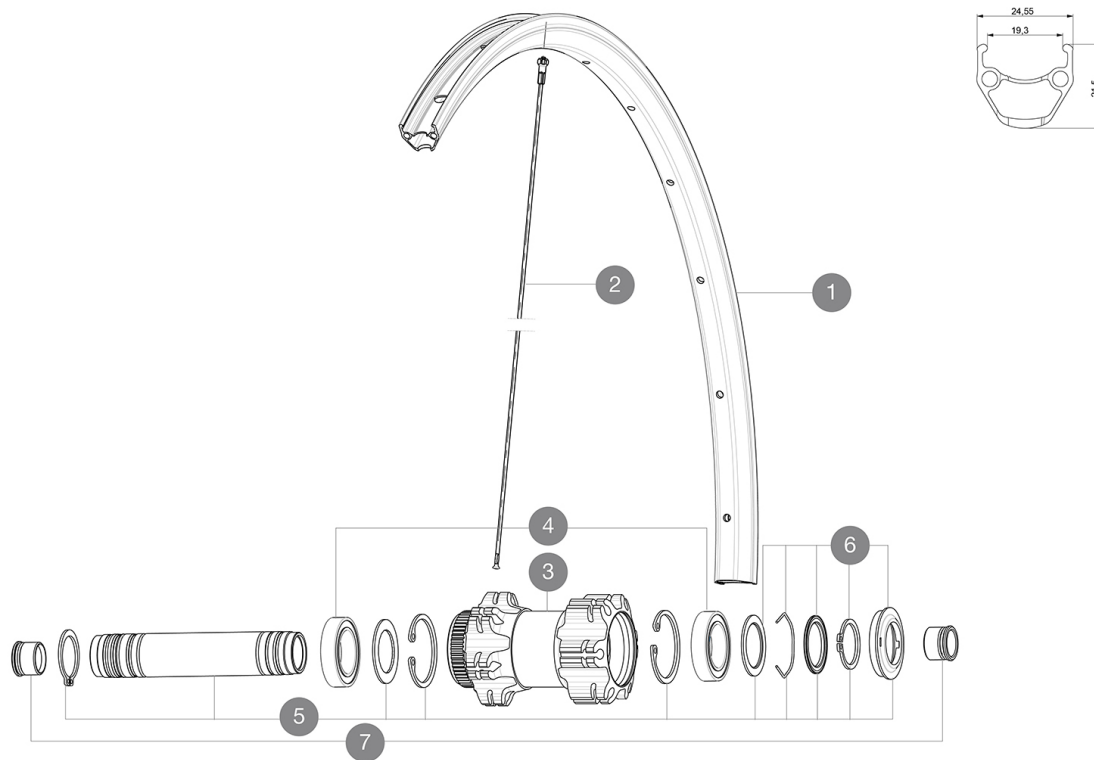

ASTM CATEGORY 2 : road and offroad with jumps less than 15cm  
 For a longer longevity of the wheel, Mavic recommends that the total weight supported by the wheels don't exceed 120kg, bike included  
 Recommended tyre sizes: 25 to 32 mm  
 28x42 mm  
 28mm 7.7 bars - 110 psi, 30mm 5.8 bars - 85 psi

## RIMS

&NBSP;:

1	V2730415	KIT FRONT/REAR RIM AKSIUM ALLROAD 650B
---	----------	--

## SPOKES

2	36690101	"12 SPOKES FRONT/OPP DRIVE SIDE CROSSONE 650b/27,5" 278mm"
---	----------	---