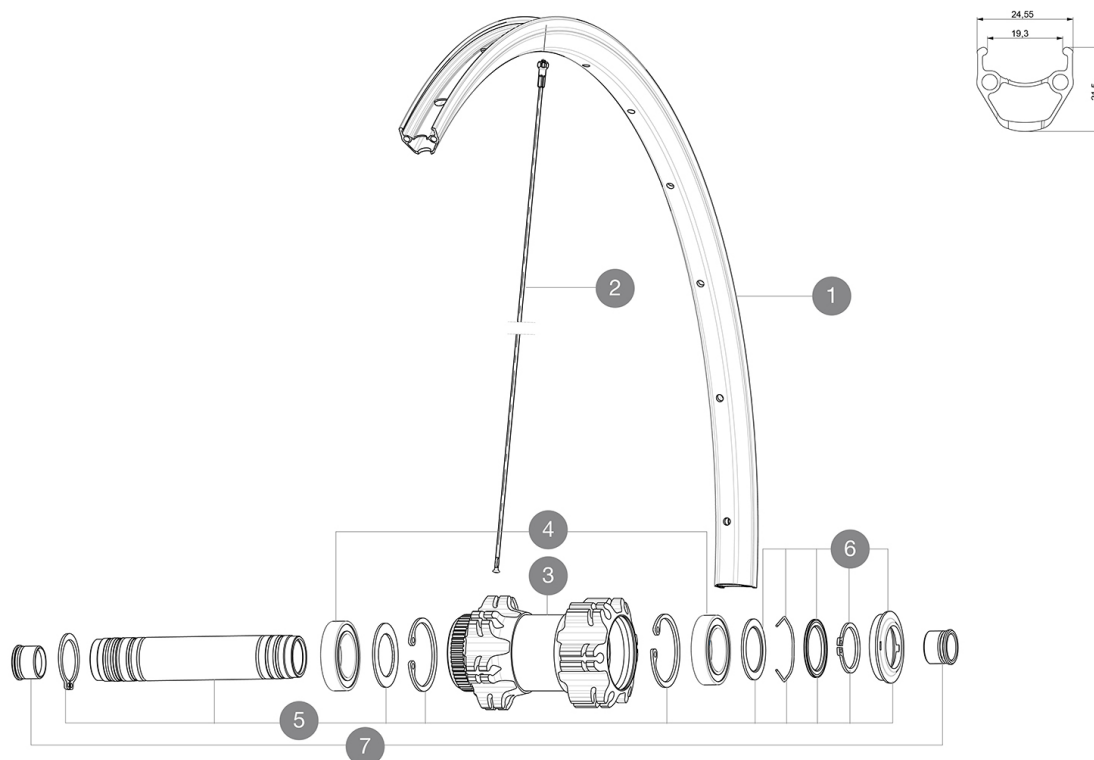

MAVIC Aksium Disc Allroad TA 650b

1
2017
FRONT

ASTM CATEGORY 2 : road and offroad with jumps less than 15cm
Recommended weight limit : 120kg
Recommended tire sizes: 25 to 32 mm
Recommended tyre sizes: 28 to 42 mm
Max. Pressure: 30mm 5.8 bars - 85 PSI / 40mm 4.5 bars - 65 PSI

REFERENCES WHEELS

F71471 AksAIRDCL650bFt 12x100 SV

RIMS

&NBSP;:

1	V2730415	KIT FRONT/REAR RIM AKSIUM ALLROAD 650B

SPOKES

2	36690101	"KIT 12 FT/NDS CROSSONE/CROSSMAX/XA 27,5"" SPK 278mm"

HUB SHELLS

3	N/A	HUB BODY
4	99688501	BEARING KIT 9/12/15 D6T HUB 20x32x7 6804
5	V2371101	KIT FRONT QRM AXLE 100mm/BOOST 110mm
6	V2370301	KIT FRONT AUTO ADJUSTING PLAY 15mm AXLE

ADAPTERS

7	V2680201	12mmFtRoadAxleAdaptersQRM