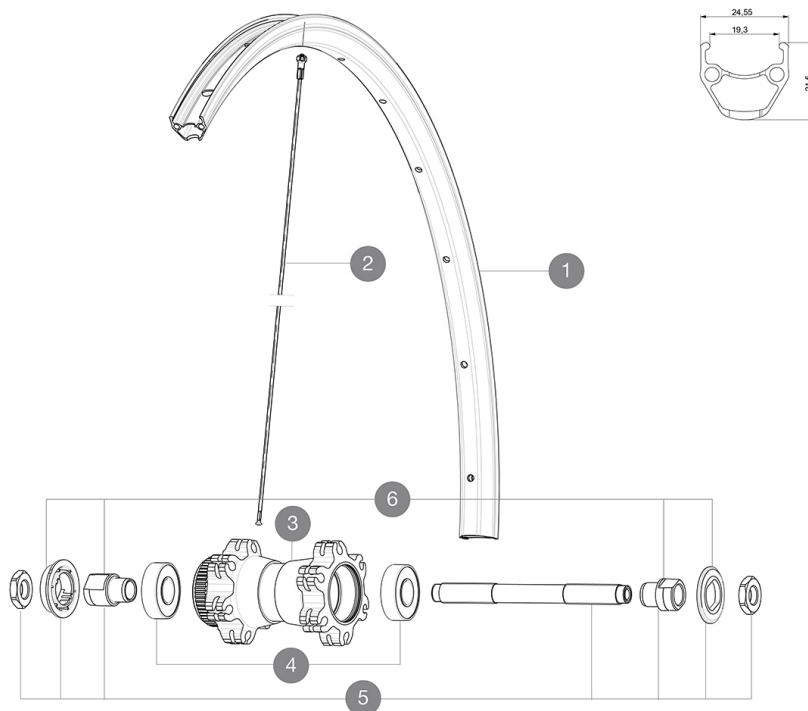

Aksium Disc Allroad 650b

ASTM CATEGORY 2 : road and offroad with jumps less than 15cm
For a longer longevity of the wheel, Mavic recommends that the total weight supported by the wheels don't exceed 120kg, bike included
Recommended tyre sizes: 25 to 32 mm
28mm 7.7 bars - 110 psi, 30mm 5.8 bars - 85 psi

参照ホイール

F71491 AksAIRDCL650bFt QRx100 SV

RIMS

&NBSP;:

1	V2730415	KIT FRONT/REAR RIM AKSIUM ALLROAD 650B

SPOKES

2	36690101	"12 SPOKES FRONT/OPP DRIVE SIDE CROSSONE 650b/27,5" 278mm"

HUB SHELLS

4	M40318	HUB BEARING KIT 6001
5	99603701	FRONT AXLE QRM ROAD 2008
6	99603801	SHORT EXPENSIBLE BEARING SUPPORTS > 2008