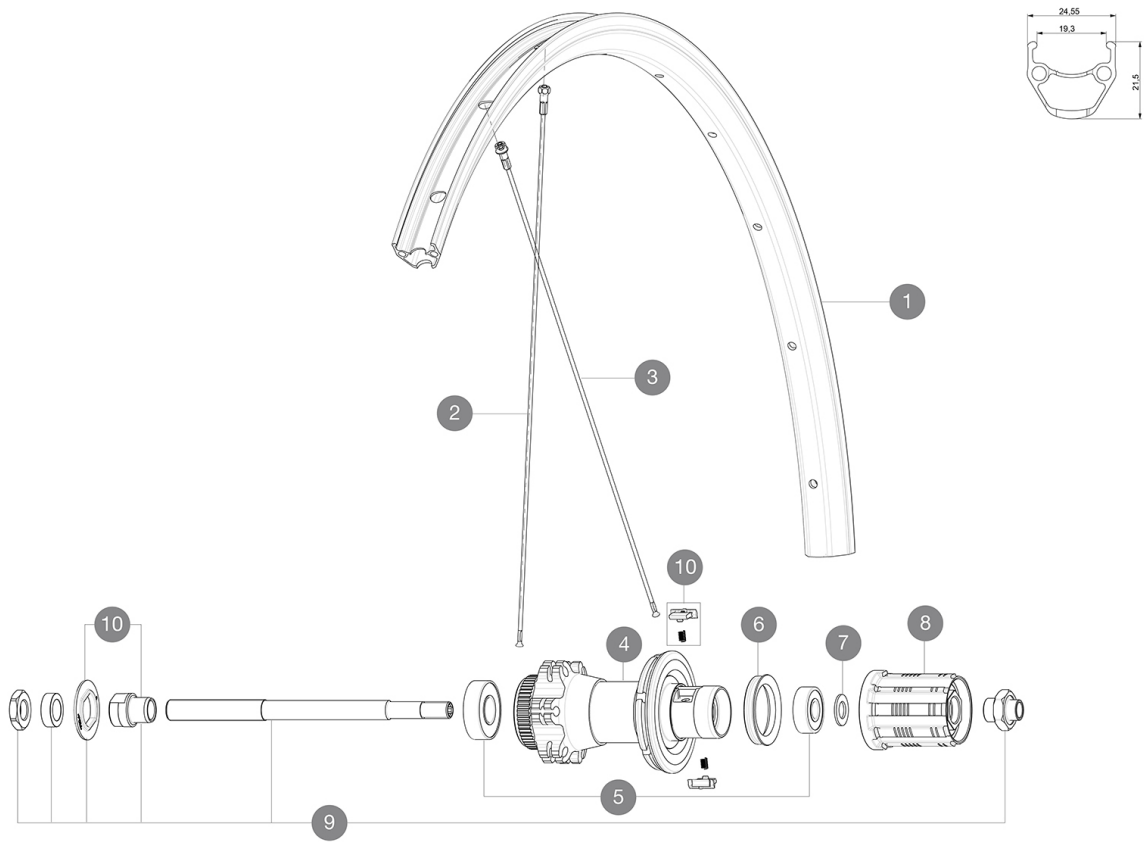

## 参照ホイール

R99051 AksAlrdDCL650bRr QRx135 M11

ASTM CATEGORY 2 : road and offroad with jumps less than 15cm  
 For a longer longevity of the wheel, Mavic recommends that the total weight supported by the wheels don't exceed 120kg, bike included  
 Recommended tyre sizes: 25 to 32 mm  
 28mm 7.7 bars - 110 psi, 30mm 5.8 bars - 85 psi

### SPOKES

2	36690101	"12 SPOKES FRONT/OPP DRIVE SIDE CROSSONE 650b/27,5"
3	36690201	"12 SPOKES DRIVE SIDE CROSSRONE 650b/27,5" 276mm"

### スポーク

- Material : steel
- Material : steel
- Shape : straight pull, round
- Shape : straight pull, round
- ABS
- Nipples : steel, ABS
- Nipples : steel, ABS
- Count : 24 front and rear
- Count : 24 front and rear
- Lacing : front and rear crossed 2
- Lacing : front and rear crossed 2

### VERSIONS

- Color : Black only
- Color : Black only
- Disc standard : 6 Bolts or Center Lock(R)
- Disc standard : 6 Bolts or Center Lock(R)