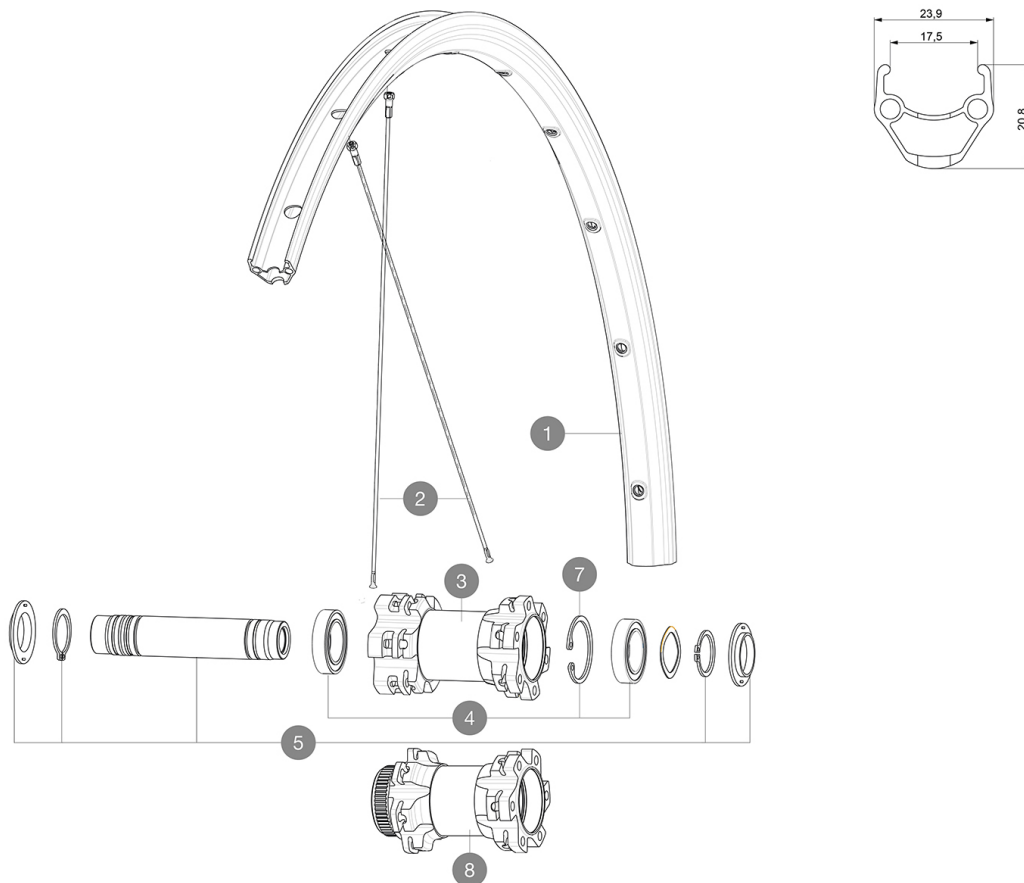

MAVIC Aksium Disc TA

1
2018
FRONT

ASTM CATEGORY 2 : road and offroad with jumps less than 15cm

For a longer longevity of the wheel, Mavic recommends that the total weight supported by the wheels don't exceed 120kg, bike included

Recommended tyre sizes: 25 to 32 mm

Max. Pressure: 23mm 8.7 bars - 125 psi, 25/28mm 7.7 bars - 110 psi

REFERENCES WHEELS

F73871 Aks18D6B Ft12x100SV

F73881 Aks18DCLFt12x100SV

RIMS

&NBSP;:

1 V2290815 KIT FRT/REAR RIM AKSIUM ONE DISC/AKSIUM DISC

SPOKES

2 V2277201 KIT 12 FT 9/12 AKSIUM DISC ALLR 700 SPK 296mm

HUB SHELLS

4 99688501 BEARING KIT 9/12/15 D6T HUB 20x32x7 6804

5 V2371801 KIT FRONT AXLE 12mm L1 + WAVED WASHER + CLIP

OPTIONS

V2371901 KIT FRONT AXLE MTB L1 QRM AUTO 15x100mm

ADAPTERS

V2390801 KIT 2 FORK RESTS FRONT AXLE MTB QRM AUTO

V2680301 "Kit Ft Road Adapter 12 >> 9mm"