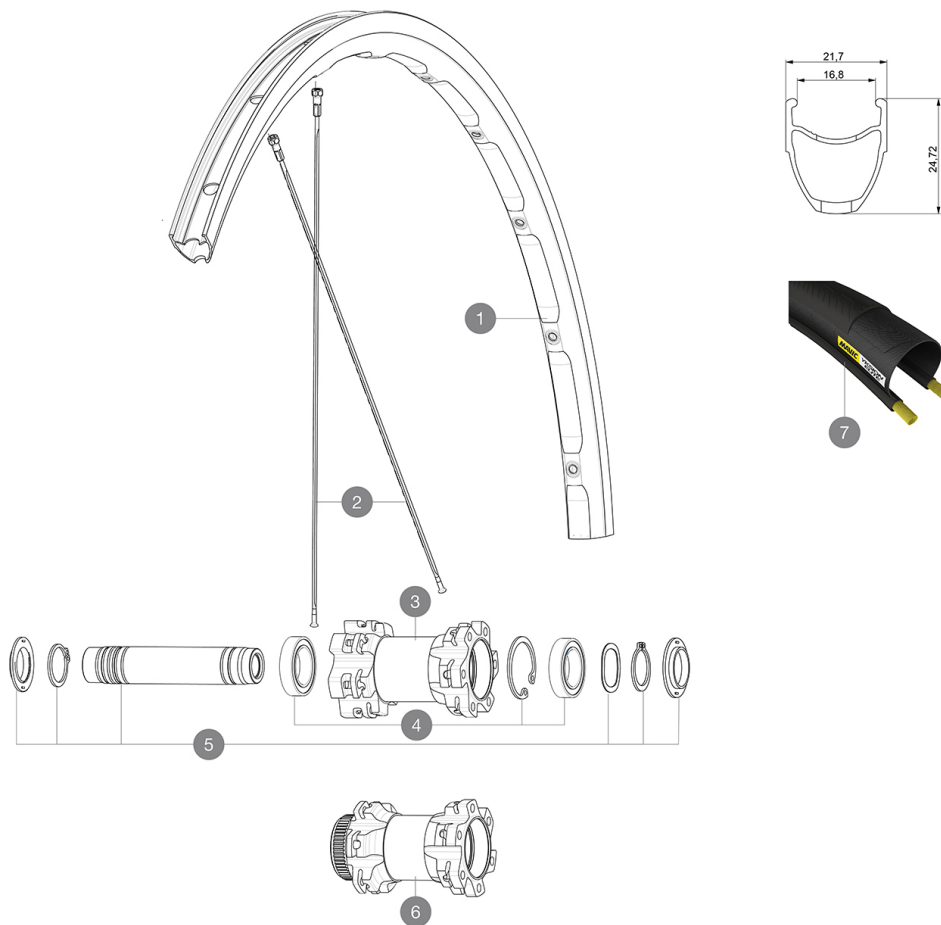

ASTM A249 304 + 0.035% C
15A 25 32 mm
23mm 8.7 bars - 125 psi, 25mm 7.7 bars - 110 psi

参照ホイール

F73911 Ksy18 D6BFt12x100SR

F73921 Ksy18 DCLFt12x100SR

RIMS

&NBSP;:

- 1 V2734315 KIT FRONT/REAR RIM KSYRIUM DISC 18 - while stock last
- 1 V2409315 KIT FRONT & REAR RIM KSYRIUM DISC 17C

SPOKES

- 2 V3660401 KIT 12 FT/NDS KSYRIUM DISC FLAT SPOKE 291mm

HUB SHELLS

- 3 N/A HUB BODY
- 4 99688501 BEARING KIT 9/15 D6T HUB
- 5 V2371801 KIT FRONT AXLE 12mm L1 + WAVED WASHER + CLIP
- 6 N/A HUB BODY

OPTIONS

- V2371901 KIT FRONT AXLE MTB L1 QRM AUTO 15x100mm

TYRES

- 7 37805725 Yksion Elite 25

ADAPTERS

- V2390801 KIT 2 FORK RESTS FRONT AXLE MTB QRM AUTO
- V2680301 "Kit Ft Road Adapter 12 >> 9mm"