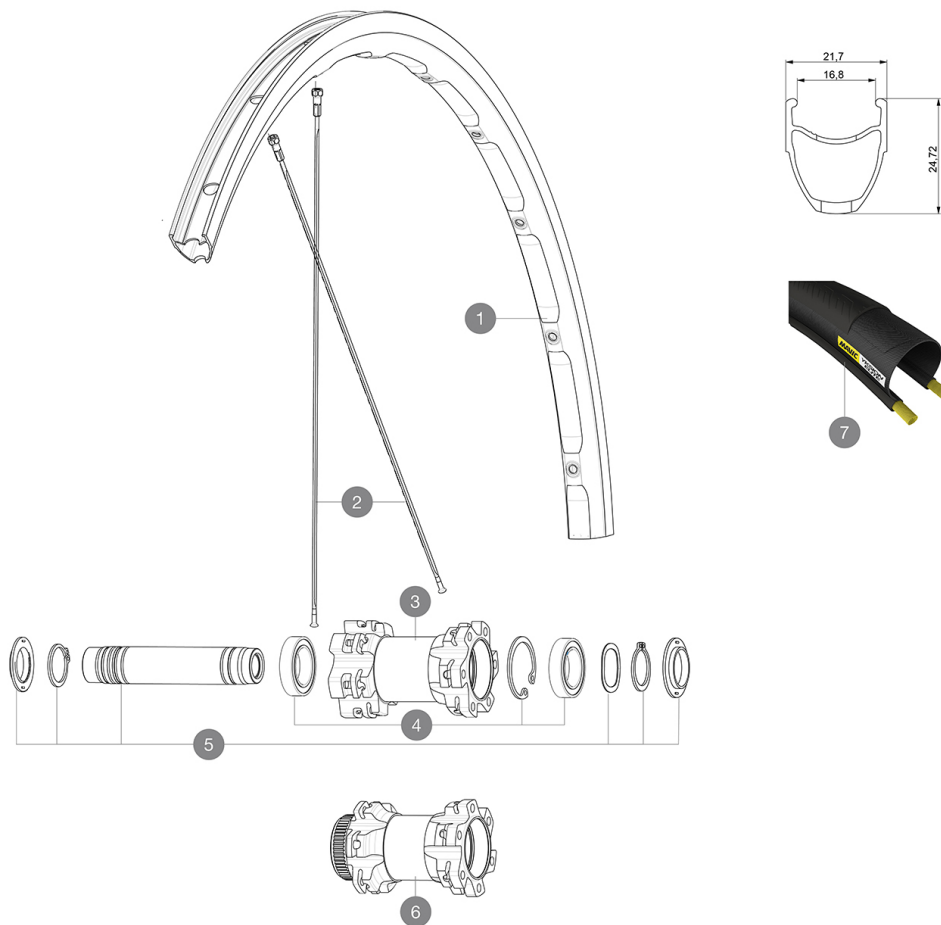

ASTM CATEGORY 2 : road and offroad with jumps less than 15cm

For a longer longevity of the wheel, Mavic recommends that the total weight supported by the wheels don't exceed 120kg, bike included

Recommended tyre sizes: 25 to 32 mm

Max. Pressure: 23mm 8.7 bars - 125 psi, 25/28mm 7.7 bars - 110 psi

REFERENCES WHEELS

F73911 Ksy18 D6BF12x100SR

F73921 Ksy18 DCLF12x100SR

RIMS

&NBSP;:

1	V2409315	KIT FRONT/REAR RIM KSYRIUM DISC 17C
1	V2734315	KIT FRONT/REAR RIM KSYRIUM DISC 18 - while stock last

SPOKES

2	V3660401	KIT 12 FT/NDS KSYRIUM DISC FLAT SPOKE 291mm

HUB SHELLS

3	N/A	HUB BODY
4	99688501	BEARING KIT 9/12/15 D6T HUB 20x32x7 6804
5	V2371801	KIT FRONT AXLE 12mm L1 + WAVED WASHER + CLIP
6	N/A	HUB BODY

OPTIONS

V2371901 KIT FRONT AXLE MTB L1 QRM AUTO 15x100mm

TYRES

7 37805725 Yksion Elite

ADAPTERS

V2390801 KIT 2 FORK RESTS FRONT AXLE MTB QRM AUTO
V2680301 "Kit Ft Road Adapter 12 >> 9mm"