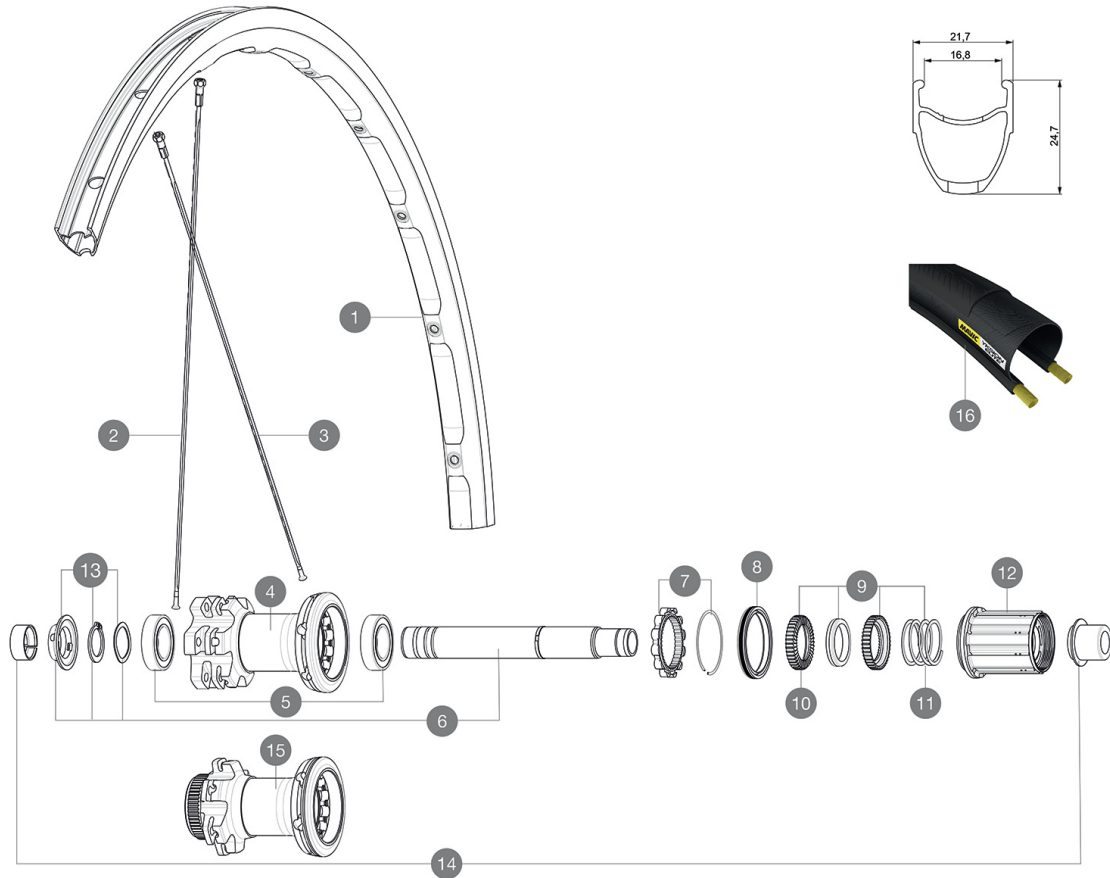

Ksyrium Disc

ASTM A242 2 : 15
 120
 25
 32 mm
 23mm 8.7 bars - 125 psi, 25mm 7.7 bars - 110 psi

参照ホイール

R18841	Ksy18 D6BR12x142	R18851	Ksy18 DCLRr12x142
--------	------------------	--------	-------------------

HUB SHELLS

4	N/A	HUB BODY
5	M40076	HUB BEARINGS 17x30x7 6903 x 2
6	V2253001	KIT ID360 6 BOLTS 135/142mm AXLE WITH CIRCLIP
7	V2252701	KIT ID360 INSERT SHAPED EAR LOBE > 2017
8	V2251601	ID360 SEAL + GREASE
9	V2251701	ID360 2 RATCHETS + SPRING + GREASE
10	V2500501	Kit 3 ID360 pad for noise reduction
11	V2251801	KIT 3 ID360 ROAD SPRINGS
12	V4000101	HG11 STEEL ROAD FREE HUB BODY ID360 - while stock last
12	V3430101	HG11 Freewheel Body ID360
13	V2373001	KIT ADJUST. SYSTEM QRM AUTO ID360 for 17x30x7 bearing
15	N/A	HUB BODY

Ksyrium Disc

付属品

<ul style="list-style-type: none"> • 6000 24mm • SUP • 24mm H2 • 6.5mm • 17mm • 622x17C 	

COMPATIBILITY

<ul style="list-style-type: none"> • 12mm thru axle, convertible to Quick Release with optional adapters 	

Specifications

リム

- 6000 24mm
- SUP
- 24mm H2
- 6.5mm
- 17mm
- 622x17C

スポーク

- 24mm ABS
- 24mm
- 24mm

ホイールハブ

- 360

ホイールの重み