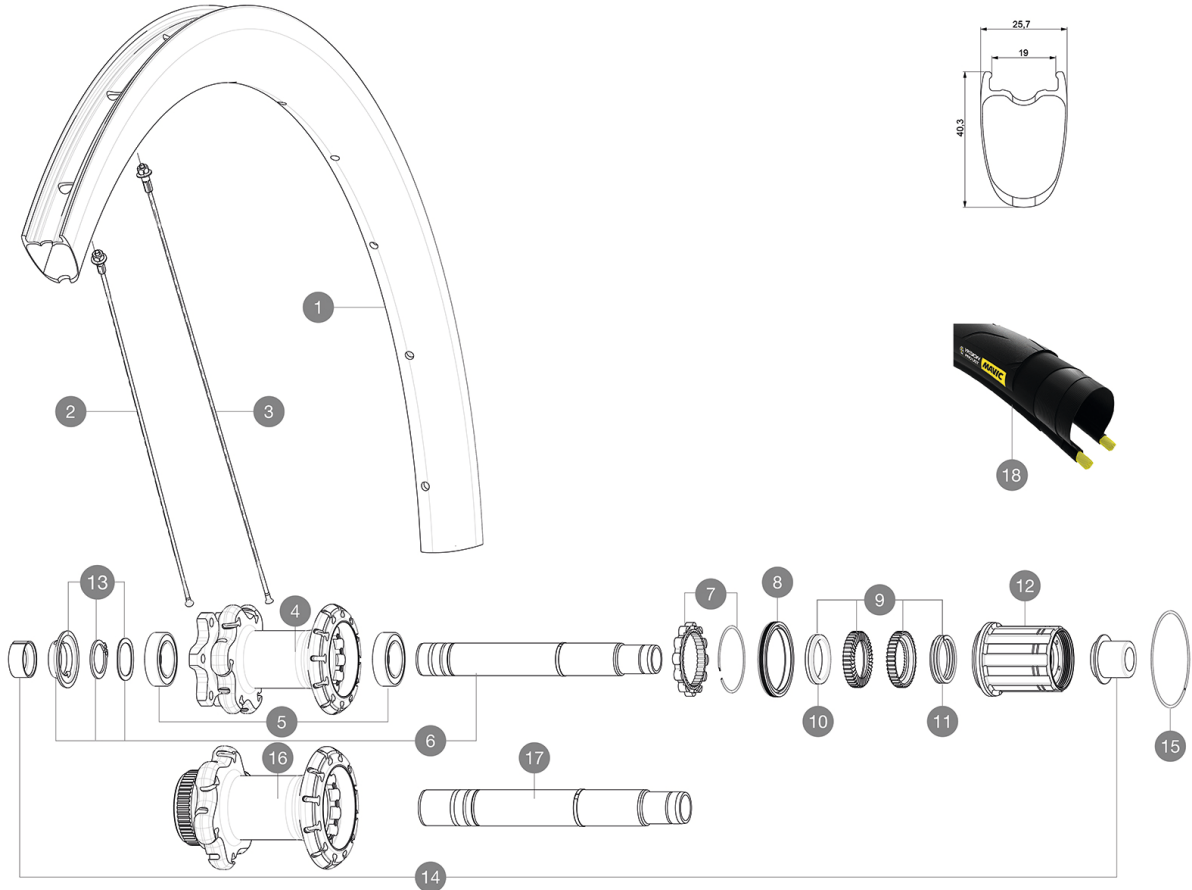

参照ホイール

R17531 CosProCarbSLUSTD6B12x142Rr R17541 CosProCarbSLUSTDCL12x142Rr

ASTM A1200 120 25 32 25/28mm 7.7 bars - 110 PSI

**RIMS**

&NBSP;:

1	V2733313	KIT REAR RIM COSMIC PRO CARBON SL UST DISC
	V2620101	UST RIM TAPE 25mm (for 21-24mm wide rim)

**SPOKES**

2	V3662801	KIT 12 DS COSMIC PRO CARB SL T/UST/UST Disc/C/C Disc BUTTED
2	V2271101	KIT 12 DS COS PRO CARB SL/SL UST 1 UST D BTD AERO SPK
3	V2271201	KIT 12 NDS COS PRO CARB SL/FT SL D/FT & NDS UST & UST D SPK
3	V3660601	KIT 1 FT/RR NDS 278/1 FT 271 CPC SL C/C DISC SPK
3	V3663001	KIT 12 FRT/NDS COSMIC PRO CARB SL UST/UST Disc C/C Disc/T Di

**HUB SHELLS**

4	N/A	HUB BODY
5	V2560401	KIT ID360 2 BEARINGS 17x28x7 + CIRCLIP + WAVED WASHER (QRM
6	V2253001	KIT ID360 6 BOLTS 135/142mm AXLE WITH CIRCLIP
7	V2252701	KIT ID360 INSERT SHAPED EAR LOBE > 2017
8	V2251601	ID360 SEAL + GREASE
9	V2251701	ID360 2 RATCHETS + SPRING + GREASE
10	V2500501	Kit 3 ID360 pad for noise reduction
11	V2251801	KIT 3 ID360 ROAD SPRINGS
12	V3430101	HG11 Freewheel Body ID360
13	V2560501	KIT ADJUST. SYSTEM QRM AUTO ID360 for 17x28x7 bearing
15	V2252201	KIT 2 REAR HUB RETENTION RINGS 48mm

16	N/A	HUB BODY
17	V2252901	KIT ID360 CENTER LOCK 135/142mm AXLE WITH CIRCLIP

**TYRES**

18	39938825	Yksion Pro UST 700x25
----	----------	-----------------------

**ADAPTERS**

14	V2510701	ID360 EVO REAR AXLE ADAPTERS 12x142mm DCL & D6T
	V2510901	ID360 EVO REAR AXLE ADAPTERS 12x135mm DCL & D6T
	V2510801	ID360 EVO REAR AXLE ADAPTERS 9x135mm DCL & D6T