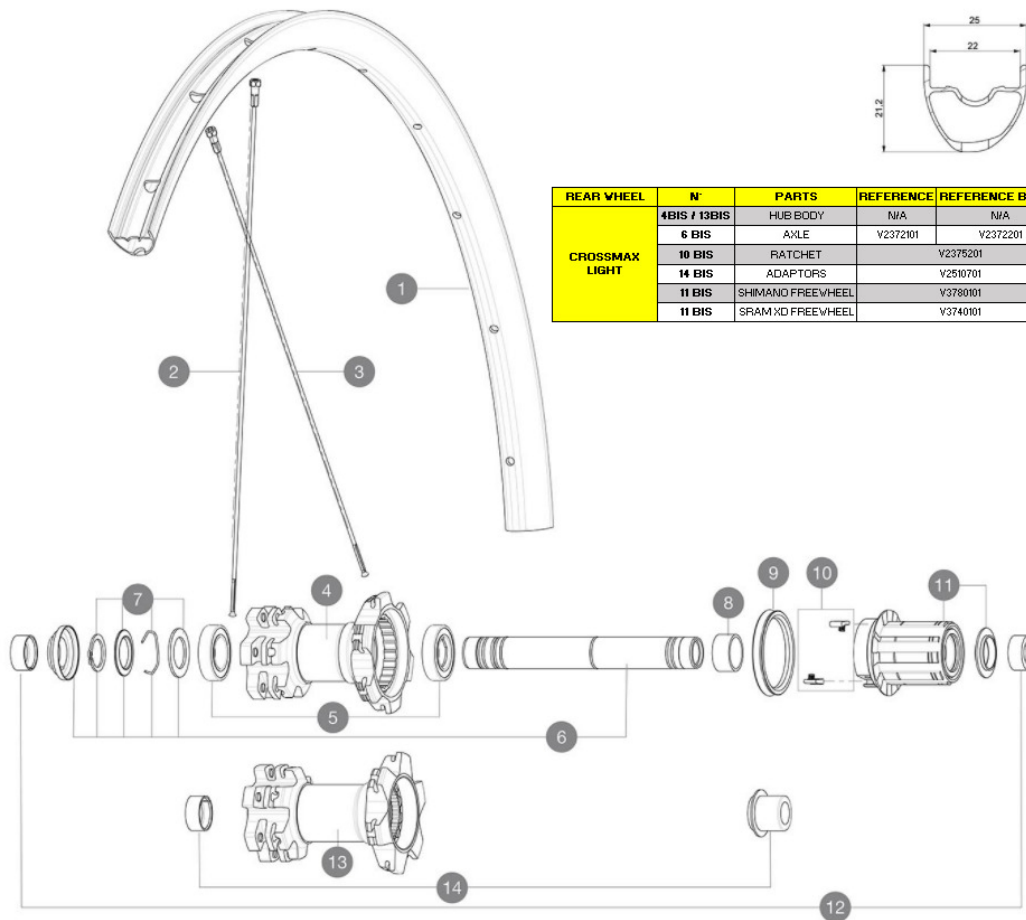

# MAVIC Crossmax Light 29

1  
2018  
REAR

ASTM CATEGORY 3 : CROSS COUNTRY AND TRAIL RIDING

For a longer longevity of the wheel, Mavic recommends that the total weight supported by the wheels don't exceed 120kg, bike included

## REFERENCES WHEELS

R22171	XmxLght29RrBst	R22461	XmxLght29RrBstXD
R22451	Xmx Lght 29 Rr XD	R22161	Xmx Lght 29 Rr

REAR WHEEL	N°	PARTS	REFERENCE	REFERENCE BOOST
CROSSMAX LIGHT	4 BIS / 13 BIS	HUB BODY	N/A	N/A
	6 BIS	AXLE	V2372101	V2372201
	10 BIS	RATCHET		V2375201
	14 BIS	ADAPTORS		V2510701
	11 BIS	SHIMANO FREEWHEEL		V3780101
	11 BIS	SRAM XD FREEWHEEL		V3740101

### SPOKES

- **Material** : steel
- **Shape** : straight pull, round, double butted
- **Count** : 24 front and rear
- **Lacing** : front and rear crossed 2

### WHEEL WEIGHTS