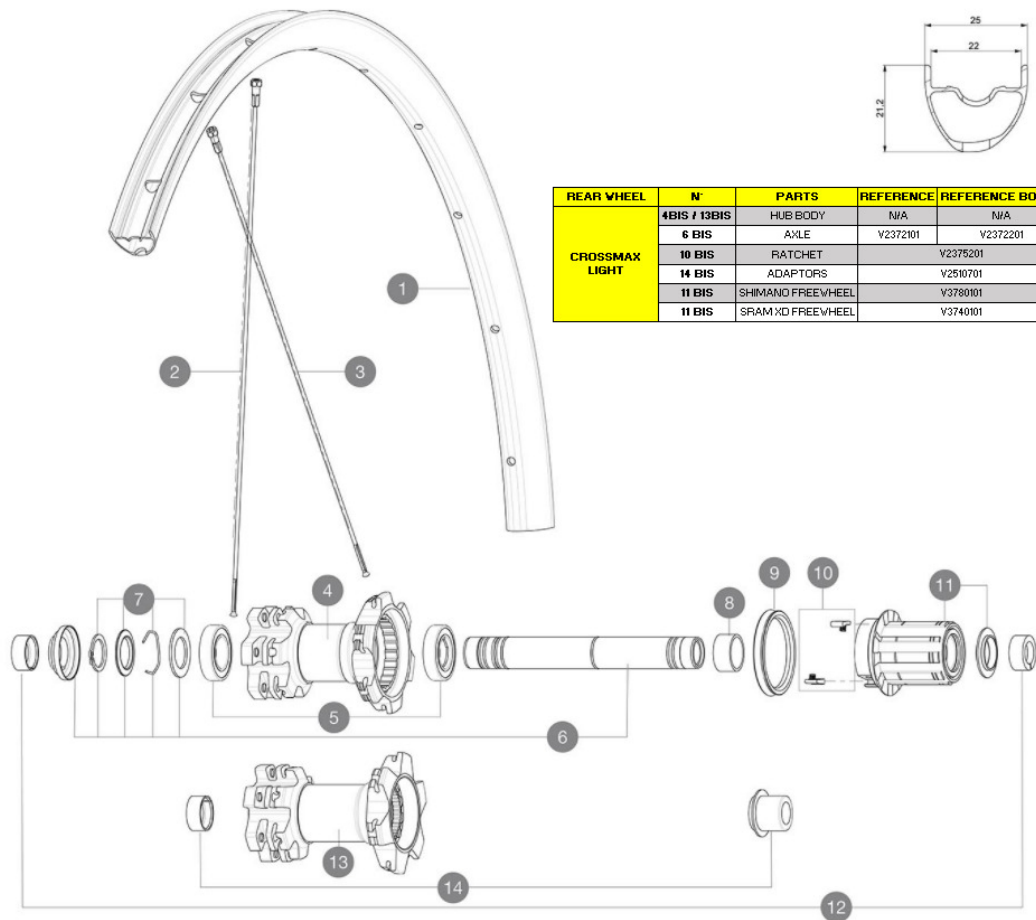

# MAVIC Crossmax Light 29

ASTM CATEGORY 3 : CROSS COUNTRY AND TRAIL RIDING

For a longer longevity of the wheel, Mavic recommends that the total weight supported by the wheels don't exceed 120kg, bike included

## REFERENCES WHEELS

R22171	XmxLght29RrBst	R22461	XmxLght29RrBstXD
R22451	Xmx Lght 29 Rr XD	R22161	Xmx Lght 29 Rr

REAR WHEEL	N°	PARTS	REFERENCE	REFERENCE BOOST
CROSSMAX LIGHT	4 BIS / 13 BIS	HUB BODY	N/A	N/A
	6 BIS	AXLE	V2372101	V2372201
	10 BIS	RATCHET		V2375201
	14 BIS	ADAPTORS		V2510701
	11 BIS	SHIMANO FREEWHEEL		V3780101
	11 BIS	SRAM XD FREEWHEEL		V3740101

### SPOKES

- **Material** : steel
- **Shape** : straight pull, round, double butted
- **Count** : 24 front and rear
- **Lacing** : front and rear crossed 2

### WHEEL WEIGHTS