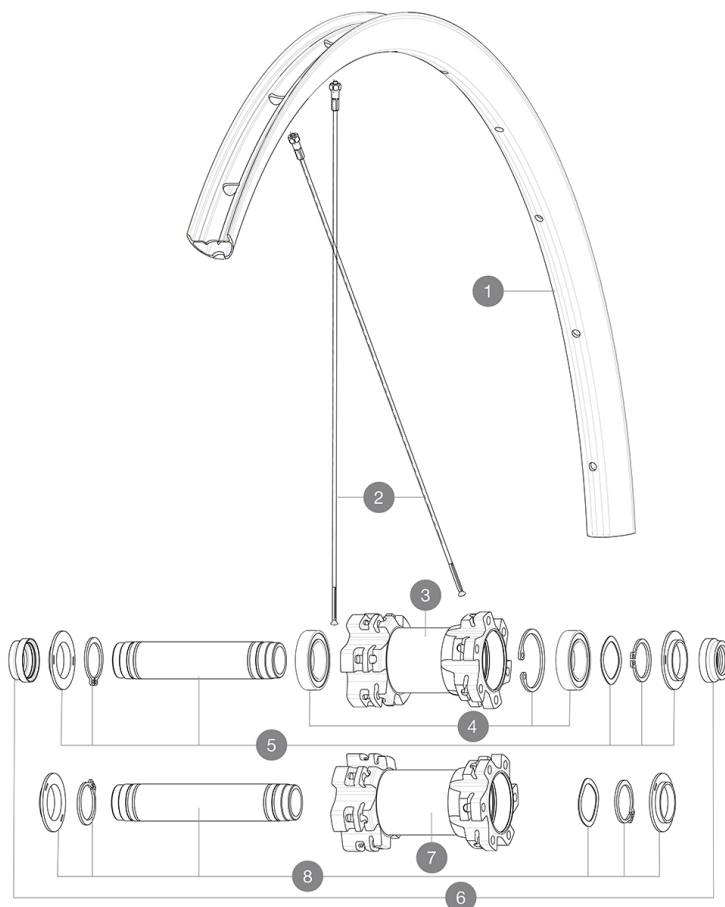

ASTM CATEGORY 3 : offroad with jumps less than 61cm

Recommended tyre sizes: 36 mm to 64 mm (1.4" to 2.5")

## 参照ホイール

F73731 Xmx27,5FtBst

F73271 Xmx27,5Ft

## RIMS

&NBSP;:

1	V2317815	KIT FRONT/REAR RIM CROSSMAX 27,5" 22TSS
	V2620101	UST RIM TAPE 25mm (for 21-24mm wide rim)

## SPOKES

2	V2385301	KIT 12 FT/NDS CROSSMAX LIGHT 27,5" SPK 278mm
---	----------	--