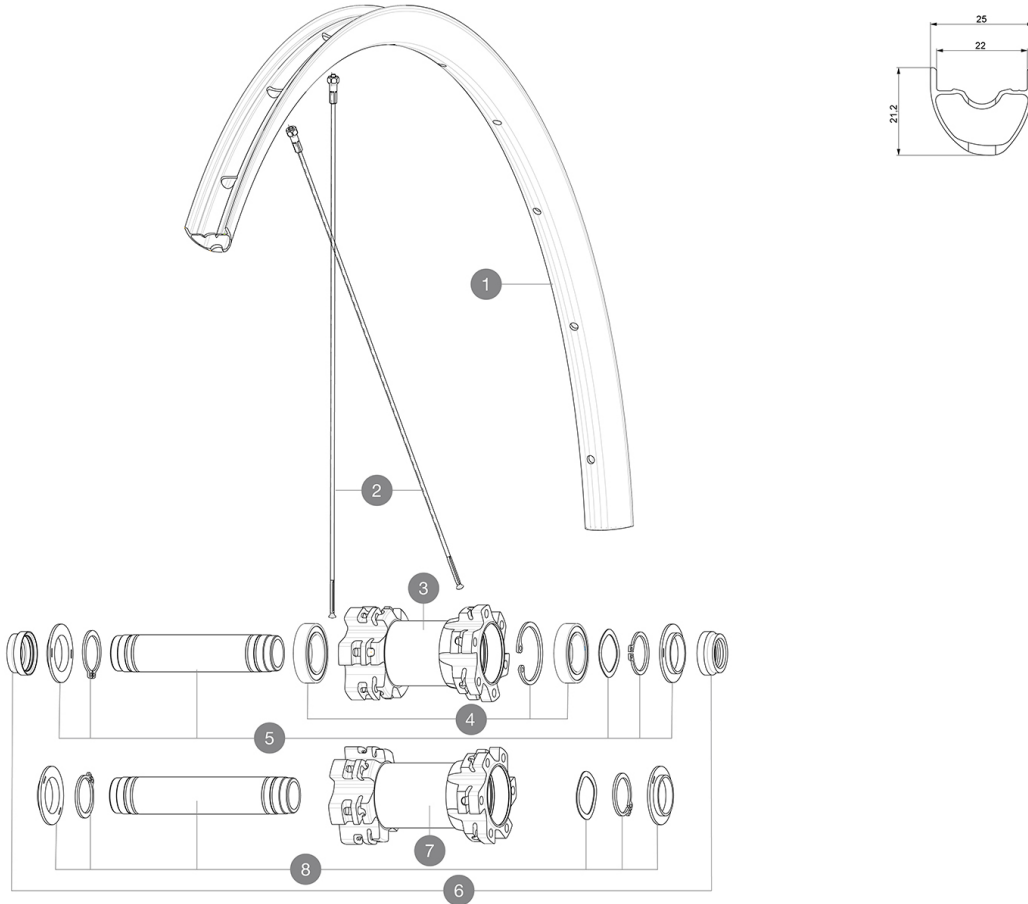

ASTM CATEGORY 3 : CROSS COUNTRY AND TRAIL RIDING

For a longer longevity of the wheel, Mavic recommends that the total weight supported by the wheels don't exceed 120kg, bike included
Recommended tyre sizes: 36 mm to 64 mm (1.4" to 2.5")

REFERENCES WHEELS

F73731	Xmx27,5FtBst	F73271	Xmx27,5Ft

RIMS

&NBSP;:

1	V2317815	KIT FRONT/REAR RIM CROSSMAX 27,5" 22TSS
	V2620101	UST RIM TAPE 25mm (for 21-24mm wide rim)

SPOKES

2	V2385301	KIT 12 FT/NDS CROSSMAX LIGHT 27,5" SPK 278mm

HUB SHELLS

3	N/A	HUB BODY
4	99688501	BEARING KIT 9/12/15 D6T HUB 20x32x7 6804
5	V2371901	KIT FRONT AXLE MTB L1 QRM AUTO 15x100mm
7	N/A	HUB BODY
8	V2372001	KIT FRONT AXLE MTB L1 QRM AUTO BOOST 15x110mm

ADAPTERS

6	V2390801	KIT 2 FORK RESTS FRONT AXLE MTB QRM AUTO
	99694101	ADAPTER Ft 15 to 9mm QR