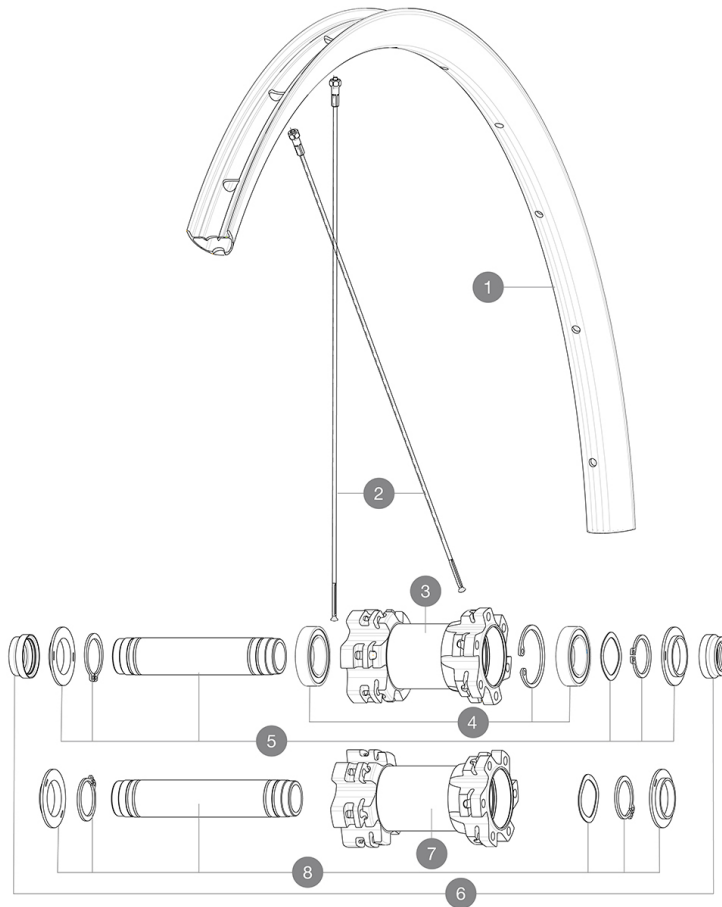

ASTM CATEGORY 3 : CROSS COUNTRY AND TRAIL RIDING

For a longer longevity of the wheel, Mavic recommends that the total weight supported by the wheels don't exceed 120kg, bike included

Recommended tyre sizes: 36 mm to 64 mm (1.4" to 2.5")

REFERENCES WHEELS

F73731 Xmx27,5FtBst

F73271 Xmx27,5Ft

RIMS

&NBSP;:

1	V2317815 V2620101	KIT FRONT/REAR RIM CROSSMAX 27,5" 22TSS UST RIM TAPE 25mm (for 21-24mm wide rim)
---	----------------------	---

SPOKES

Specifications**RIMS**

- **Material** : S6000 Aluminum
- **Joint** : SUP
- **Drilling** : traditional
- **Valve hole diameter** : 6.5 mm
- **Tyre** : UST Tubeless and tubetype
- **Internal width** : 22 mm
- **ETRTO size 27.5"** : 584x22TSS
- **ETRTO size 29"** : 622x22TSS

Hookless profile

Use with Mavic Tubeless Tape

SPOKES

- **Material** : steel
- **Shape** : straight pull, round
- **Count** : 24 front and rear
- **Lacing** : front and rear crossed 2

WHEEL HUB

- **Front and rear bodies** : aluminum
- **Axle material** : aluminum
- **Front bearings** : auto adjust sealed cartridge bearings (QRM Auto), Rear bearings sealed cartridge bearings (QRM)
- **Freewheel** : TS-2 alloy