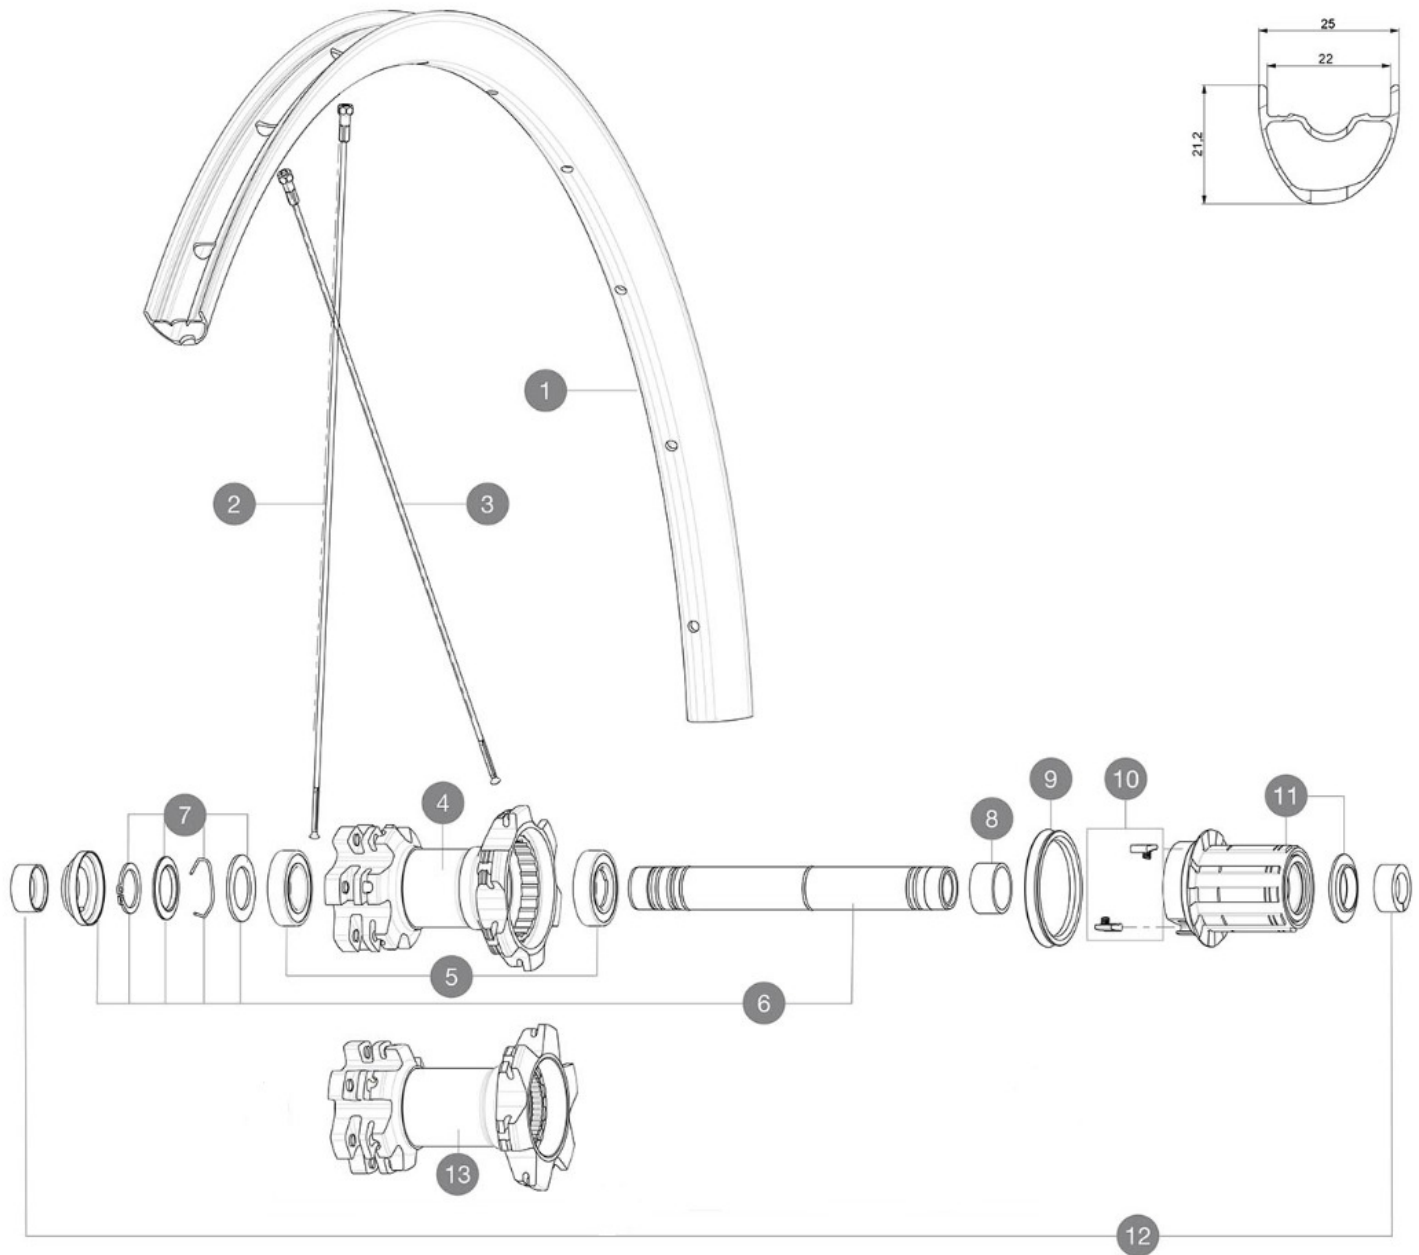

MAVIC Crossmax

ASTM CATEGORY 3 : offroad with jumps less than 61cm

Recommended tyre sizes: 36 mm to 64 mm (1.4" to 2.5")

参照ホイール

R17931	Xmx27,5RrBst	R22481	Xmx 27,5 Rr Bst XD
R22471	Xmx 27,5 Rr XD	R17321	Xmx27,5Rr

RIMS

&NBSP;:

1	V2317815 V2620101	KIT FRONT/REAR RIM CROSSMAX 27,5" 22TSS UST RIM TAPE 25mm (for 21-24mm wide rim)
---	----------------------	---

SPOKES

2	V2385301	KIT 12 FT/NDS CROSSMAX LIGHT 27,5" SPK 278mm
3	V2385101	KIT 12 DS CROSSMAX LIGHT 27,5" SPK 275mm

HUB SHELLS

4	N/A	HUB BODY
5	M40076	HUB BEARINGS 17x30x7 6903 x 2
6	V2371201	KIT REAR QRM AXLE 135-142 / BOOST 148mm

7	V2370401	REAR AUTO ADJUST.PLAY KIT 12MM AXLE
8	35124501	SET OF 3 REAR AXLE/FREEWHEEL BODY SPACERS
9	99610701	ITS4 SEAL
10	99610601	ITS4 PAWLS KIT
11	35126301	TS-2 FREEWHEEL BODY + SEAL 2013 (NO PAWLS) - while stock las
13	N/A	HUB BODY

Specifications

リム

- S6000
- SUP
- 6.5 mm
- UST
- 22 mm
- ETRTO size 27.5" : 584x22ss
- ETRTO size 29" : 622x22ss

スポーク

- 110
- 148
- 100

ホイールハブ

- TS-2

VERSIONS