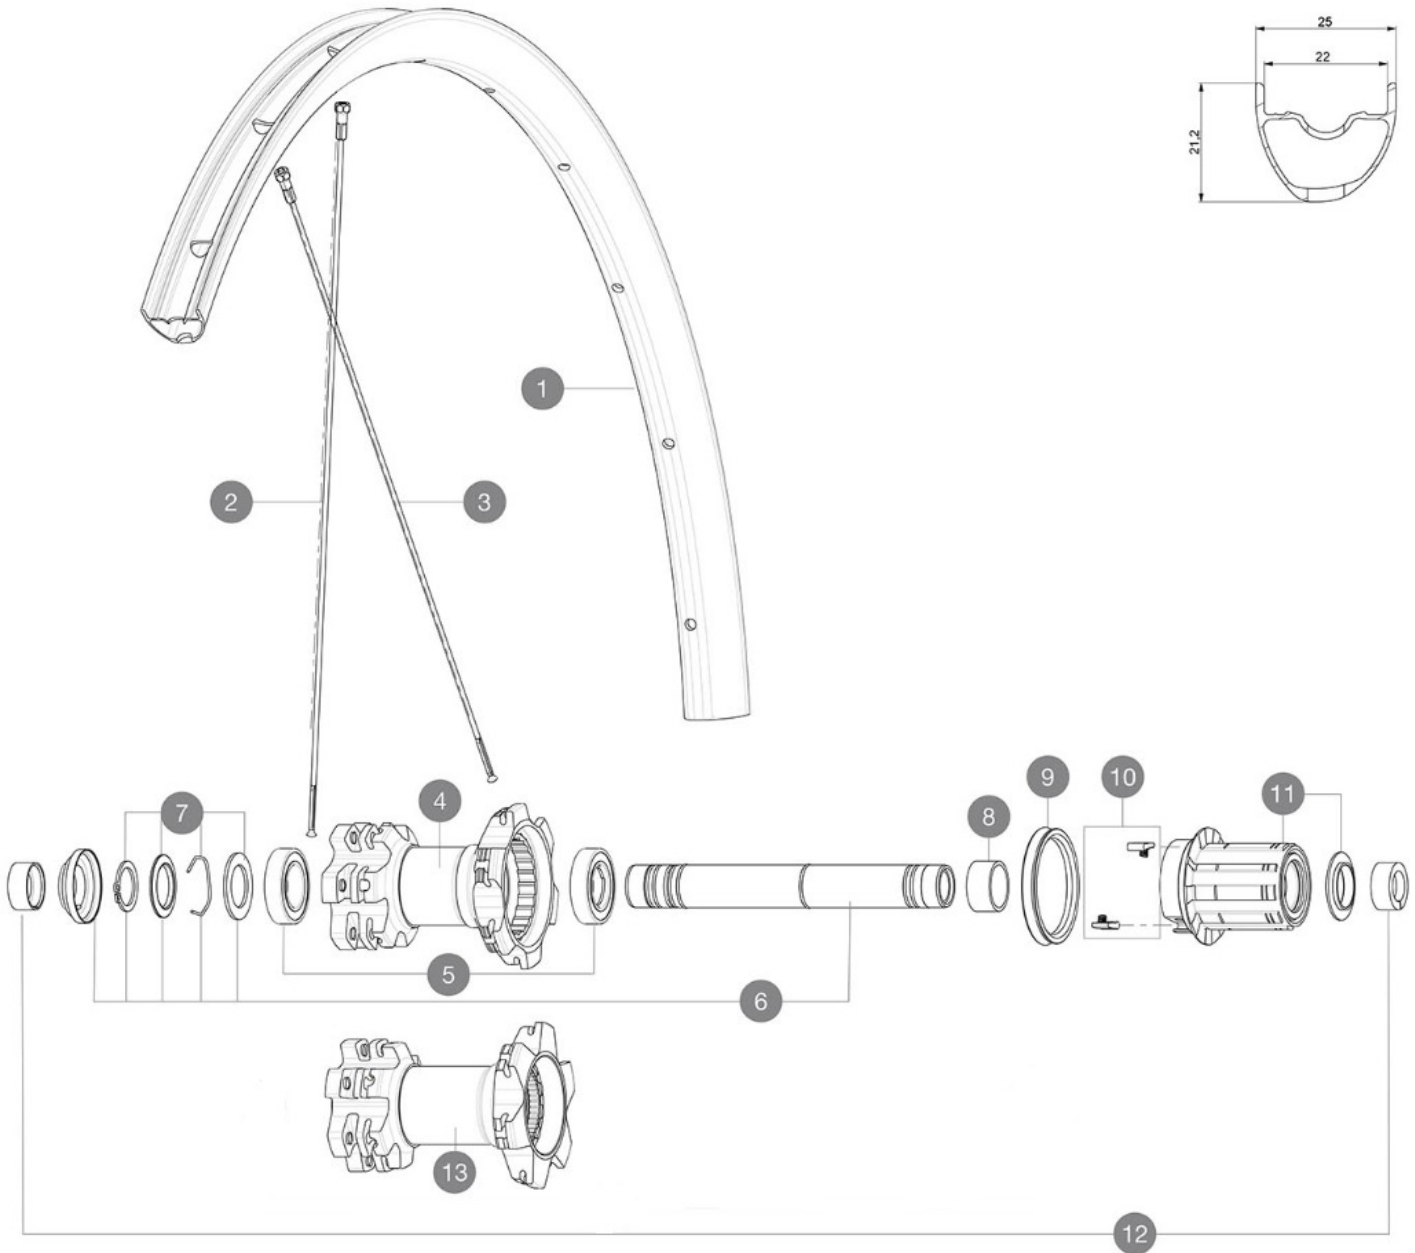

ASTM CATEGORY 3 : CROSS COUNTRY AND TRAIL RIDING

For a longer longevity of the wheel, Mavic recommends that the total weight supported by the wheels don't exceed 120kg, bike included
Recommended tyre sizes: 36 mm to 64 mm (1.4" to 2.5")

REFERENCES WHEELS

R17931	Xmx27,5RrBst	R22481	Xmx 27,5 Rr Bst XD
R22471	Xmx 27,5 Rr XD	R17321	Xmx27,5Rr

RIMS

&NBSP;:

1	V2317815	KIT FRONT/REAR RIM CROSSMAX 27,5" 22TSS
	V2620101	UST RIM TAPE 25mm (for 21-24mm wide rim)

SPOKES

2	V2385301	KIT 12 FT/NDS CROSSMAX LIGHT 27,5" SPK 278mm
3	V2385101	KIT 12 DS CROSSMAX LIGHT 27,5" SPK 275mm

HUB SHELLS

4	N/A	HUB BODY
5	M40076	HUB BEARINGS 17x30x7 6903 x 2
6	V2371201	KIT REAR QRM AXLE 135-142 / BOOST 148mm

7	V2370401	KIT REAR AUTO ADJUSTING PLAY 12mm AXLE
8	35124501	SET OF 3 REAR AXLE/FREEWHEEL BODY SPACERS MTB L1
9	99610701	ITS-4 FREEWHEEL SEAL
10	99610601	PAWLS KIT FOR ITS-4 (OR TS-2)
11	35126301	TS-2 FREEWHEEL BODY + SEAL 2013 (NO PAWLS) - while stock las
13	N/A	HUB BODY

ADAPTERS

12	32965001	ADAPTER Rr 12x142mm Elite/CRide MTB (Rd)