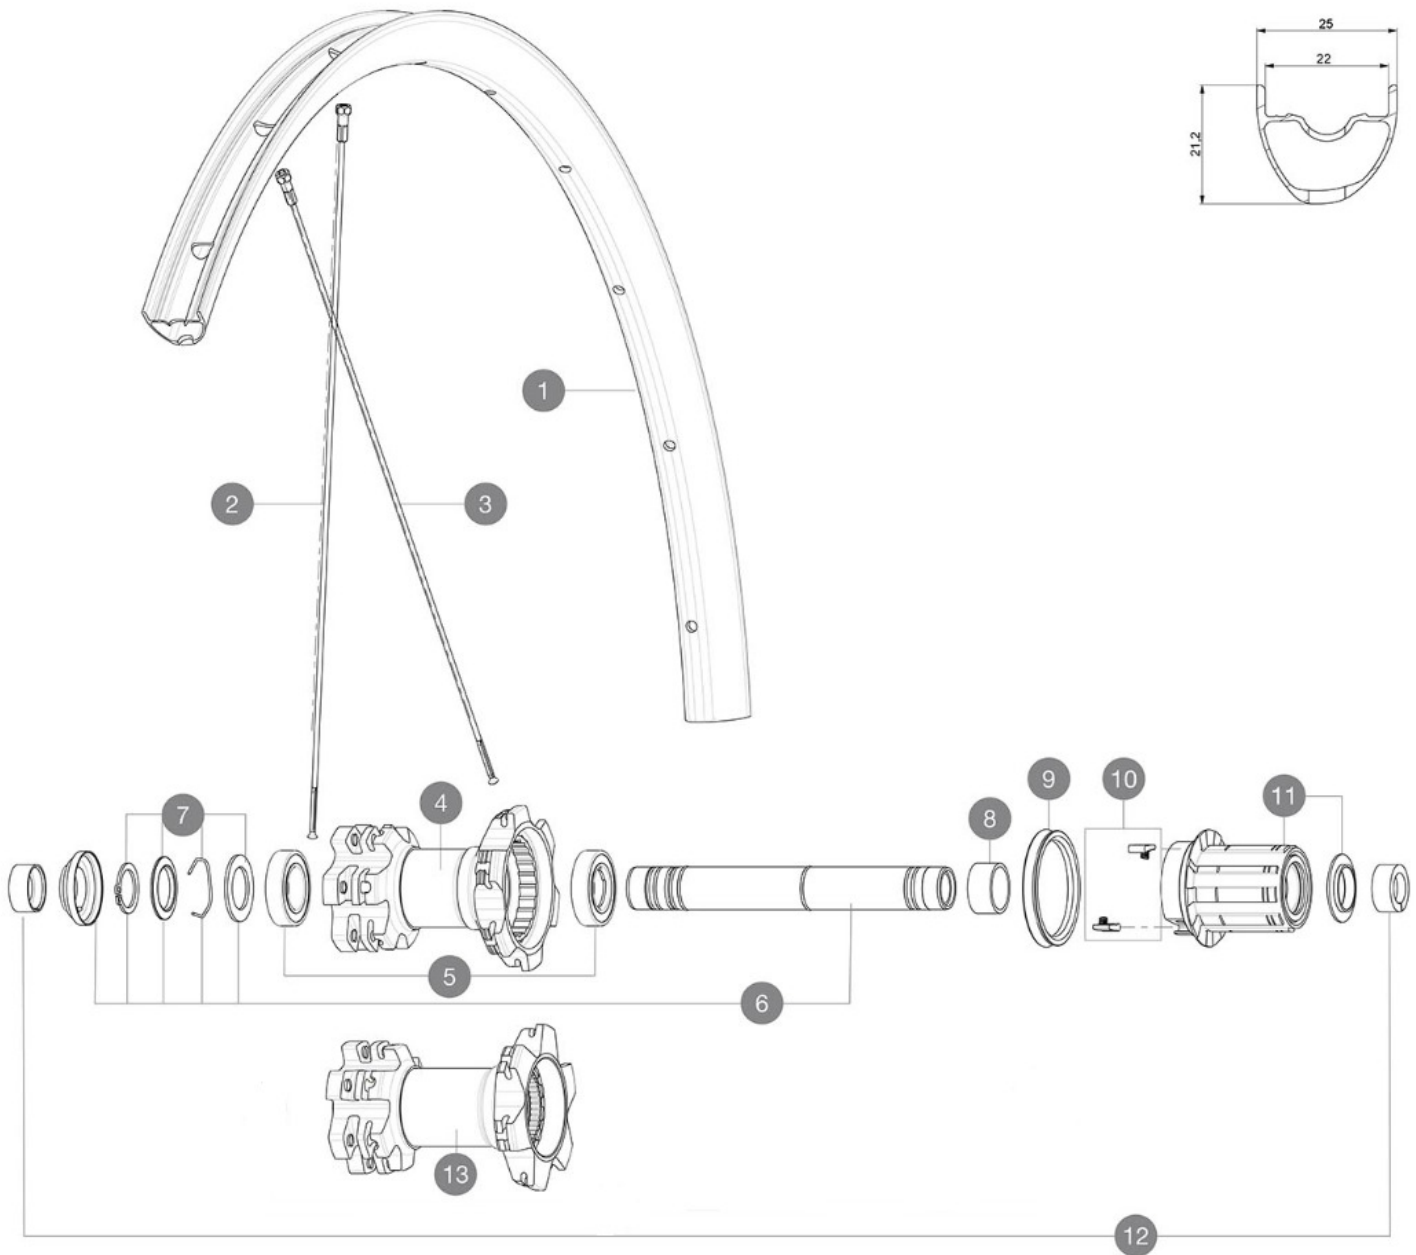

ASTM CATEGORY 3 : CROSS COUNTRY AND TRAIL RIDING

For a longer longevity of the wheel, Mavic recommends that the total weight supported by the wheels don't exceed 120kg, bike included
Recommended tyre sizes: 36 mm to 64 mm (1.4" to 2.5")

REFERENCES WHEELS

R17931	Xmx27,5RrBst	R22481	Xmx 27,5 Rr Bst XD
R22471	Xmx 27,5 Rr XD	R17321	Xmx27,5Rr

RIMS

&NBSP;:

1	V2317815 V2620101	KIT FRONT/REAR RIM CROSSMAX 27,5" 22TSS UST RIM TAPE 25mm (for 21-24mm wide rim)

SPOKES

2	V2385301	KIT 12 FT/NDS CROSSMAX LIGHT 27,5" SPK 278mm
3	V2385101	KIT 12 DS CROSSMAX LIGHT 27,5" SPK 275mm

HUB SHELLS

4	N/A	HUB BODY
5	M40076	HUB BEARINGS 17x30x7 6903 x 2
6	V2371201	KIT REAR QRM AXLE 135-142 / BOOST 148mm

7	V2370401	KIT REAR AUTO ADJUSTING PLAY 12mm AXLE
8	35124501	SET OF 3 REAR AXLE/FREEWHEEL BODY SPACERS MTB L1
9	99610701	ITS-4 FREEWHEEL SEAL
10	99610601	PAWLS KIT FOR ITS-4 (OR TS-2)
11	35126301	TS-2 FREEWHEEL BODY + SEAL 2013 (NO PAWLS) - while stock las
13	N/A	HUB BODY

ADAPTERS

12	32965001	ADAPTER Rr 12x142mm Elite/CRide MTB (Rd)