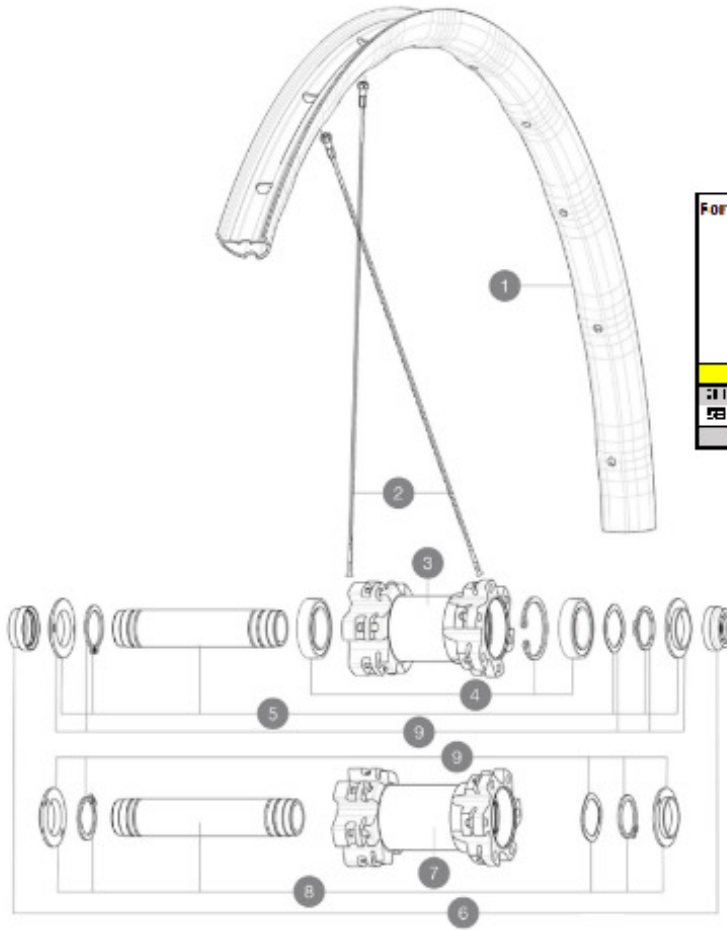

ASTM CATEGORY 3 : CROSS COUNTRY AND TRAIL RIDING

For a longer longevity of the wheel, Mavic recommends that the total weight supported by the wheels don't exceed 120kg, bike included
Recommended tyre sizes: 46mm to 64mm (1.8" to 2.5")

REFERENCES WHEELS

F80351 E-Xa Elite 27,5 Ft Bst

RIMS

&NBSP;:

1	V2980115 V2700101	KIT FT/RR RIM XA ELITE 27,5" 25mm BLACK TSS UST Tape 28mm for 25 to 27mm wide rims
----------	----------------------	---

SPOKES

- **Material** : S6000 Aluminum
- **Joint** : SUP
- **Drilling** : traditional
- **Weight reduction** : ISM 4D
- **Valve hole diameter** : 6.5 mm
- **Tyre** : UST Tubeless and tubetype
- **Internal width** : 25 mm
- **ETRTO size 27.5"** : 584x25TSS
- **ETRTO size 29"** : 622x25TSS

VERSIONS

- **Color** : Black only
- **Disc standard** : 6 Bolts only
- **Hub width** : Boost only (front 110, rear 148)

WHEEL WEIGHTS

Weight Front 27.5": 775

Weight Front 29": 815