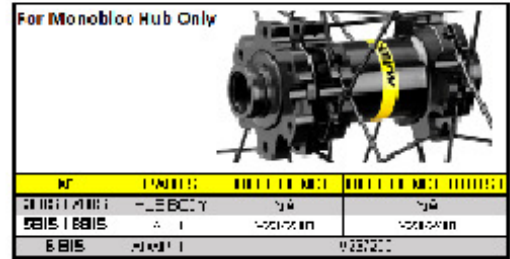

ASTM CATEGORY 3 : CROSS COUNTRY AND TRAIL RIDING

For a longer longevity of the wheel, Mavic recommends that the total weight supported by the wheels don't exceed 120kg, bike included
Recommended tyre sizes: 46mm to 64mm (1.8" to 2.5")

REFERENCES WHEELS

F80351 E-Xa Elite 27,5 Ft Bst

RIMS

&NBSP;:

1	V2980115 V2700101	KIT FT/RR RIM XA ELITE 27,5" 25mm BLACK TSS UST Tape 28mm for 25 to 27mm wide rims
----------	----------------------	---

SPOKES

VERSIONS

- **Color** : Black only
- **Disc standard** : 6 Bolts only
- **Hub width** : Boost only (front 110, rear 148)

WHEEL WEIGHTS

Weight Front 27.5": 775

Weight Front 29": 815