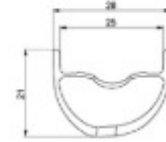

ASTM CATEGORY 3 : CROSS COUNTRY AND TRAIL RIDING

For a longer longevity of the wheel, Mavic recommends that the total weight supported by the wheels don't exceed 120kg, bike included
Recommended tyre sizes: 46mm to 64mm (1.8" to 2.5")

REFERENCES WHEELS

F80351 E-Xa Elite 27,5 Ft Bst

RIMS

&NBSP;:

1	V2980115 V2700101	KIT FT/RR RIM XA ELITE 27,5" 25mm BLACK TSS UST Tape 28mm for 25 to 27mm wide rims
----------	----------------------	---

SPOKES

- **Material** : S6000 Aluminum
- **Joint** : SUP
- **Drilling** : traditional
- **Weight reduction** : ISM 4D
- **Valve hole diameter** : 6.5 mm
- **Tyre** : UST Tubeless and tubetype
- **Internal width** : 25 mm
- **ETRTO size 27.5"** : 584x25TSS
- **ETRTO size 29"** : 622x25TSS

VERSIONS

- **Color** : Black only
- **Disc standard** : 6 Bolts only
- **Hub width** : Boost only (front 110, rear 148)

WHEEL WEIGHTS

Weight Front 27.5": 775

Weight Front 29": 815