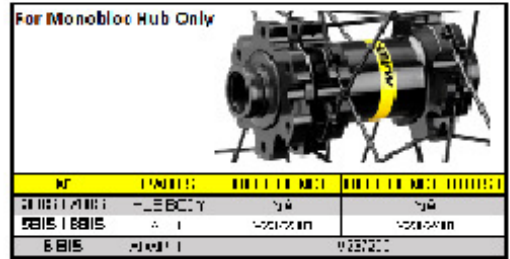

ASTM CATEGORY 3 : CROSS COUNTRY AND TRAIL RIDING

For a longer longevity of the wheel, Mavic recommends that the total weight supported by the wheels don't exceed 120kg, bike included
Recommended tyre sizes: 46mm to 64mm (1.8" to 2.5")

REFERENCES WHEELS

F80351 E-Xa Elite 27,5 Ft Bst

RIMS

&NBSP::

1	V2980115 V2700101	KIT FT/RR RIM XA ELITE 27,5" 25mm BLACK TSS UST Tape 28mm for 25 to 27mm wide rims
----------	----------------------	---

SPOKES

2	V2381101	KIT 12 FT/NDS XRIDE UST/FT XMAX EL/XA EL 27,5" SPK 278mm
----------	----------	--

HUB SHELLS

3	N/A	HUB BODY
	N/A	HUB BODY
4	99688501	BEARING KIT 9/12/15 D6T HUB 20x32x7 6804
5	V2371901	KIT FRONT AXLE MTB L1 QRM AUTO 15x100mm
	V2372301	KIT 100mm AXLE QRM AUTO MTB > 2019
7	N/A	HUB BODY
	N/A	HUB BODY
8	V2372001	KIT FRONT AXLE MTB L1 QRM AUTO BOOST 15x110mm
	V2372401	KIT 110mm AXLE QRM AUTO MTB > 2019
9	V2372701	QRM AUTO FRONT AXLE ASSEMBLY KIT > 2018

VERSIONS

- **Color** : Black only
- **Disc standard** : 6 Bolts only
- **Hub width** : Boost only (front 110, rear 148)

WHEEL WEIGHTS

Weight Front 27.5": 775

Weight Front 29": 815