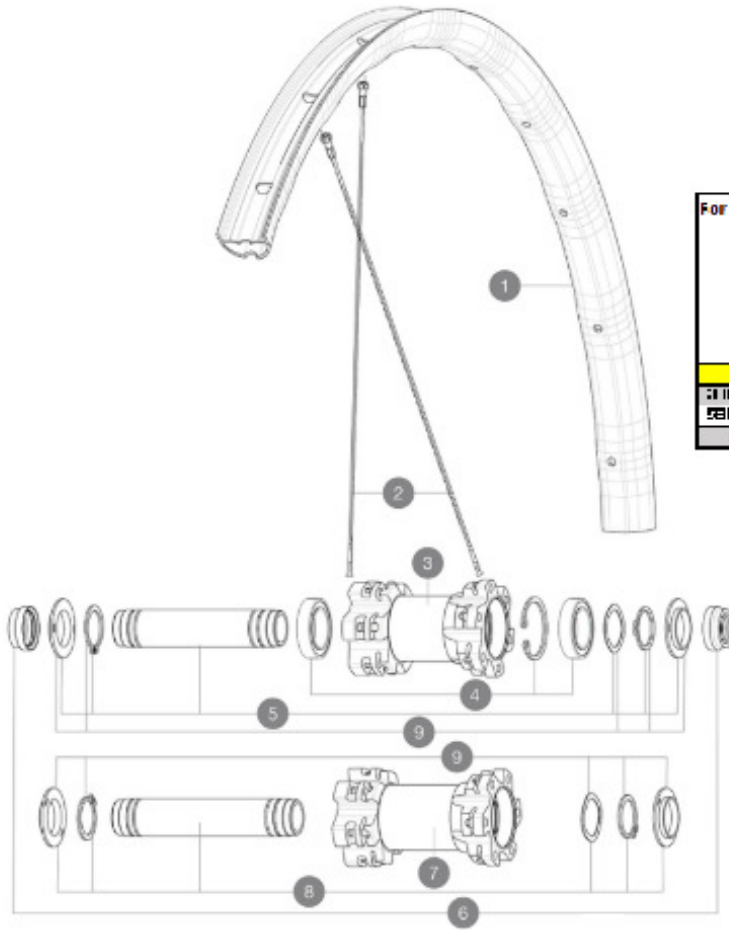

ASTM CATEGORY 3 : CROSS COUNTRY AND TRAIL RIDING

For a longer longevity of the wheel, Mavic recommends that the total weight supported by the wheels don't exceed 120kg, bike included
Recommended tyre sizes: 46mm to 64mm (1.8" to 2.5")

REFERENCES WHEELS

F80351 E-Xa Elite 27,5 Ft Bst

RIMS

&NBSP::

1	V2980115 V2700101	KIT FT/RR RIM XA ELITE 27,5" 25mm BLACK TSS UST Tape 28mm for 25 to 27mm wide rims
----------	----------------------	---

SPOKES

- **Material** : S6000 Aluminum
- **Joint** : SUP
- **Drilling** : traditional
- **Weight reduction** : ISM 4D
- **Valve hole diameter** : 6.5 mm
- **Tyre** : UST Tubeless and tubetype
- **Internal width** : 25 mm
- **ETRTO size 27.5"** : 584x25TSS
- **ETRTO size 29"** : 622x25TSS

VERSIONS

- **Color** : Black only
- **Disc standard** : 6 Bolts only
- **Hub width** : Boost only (front 110, rear 148)

WHEEL WEIGHTS

Weight Front 27.5": 775

Weight Front 29": 815