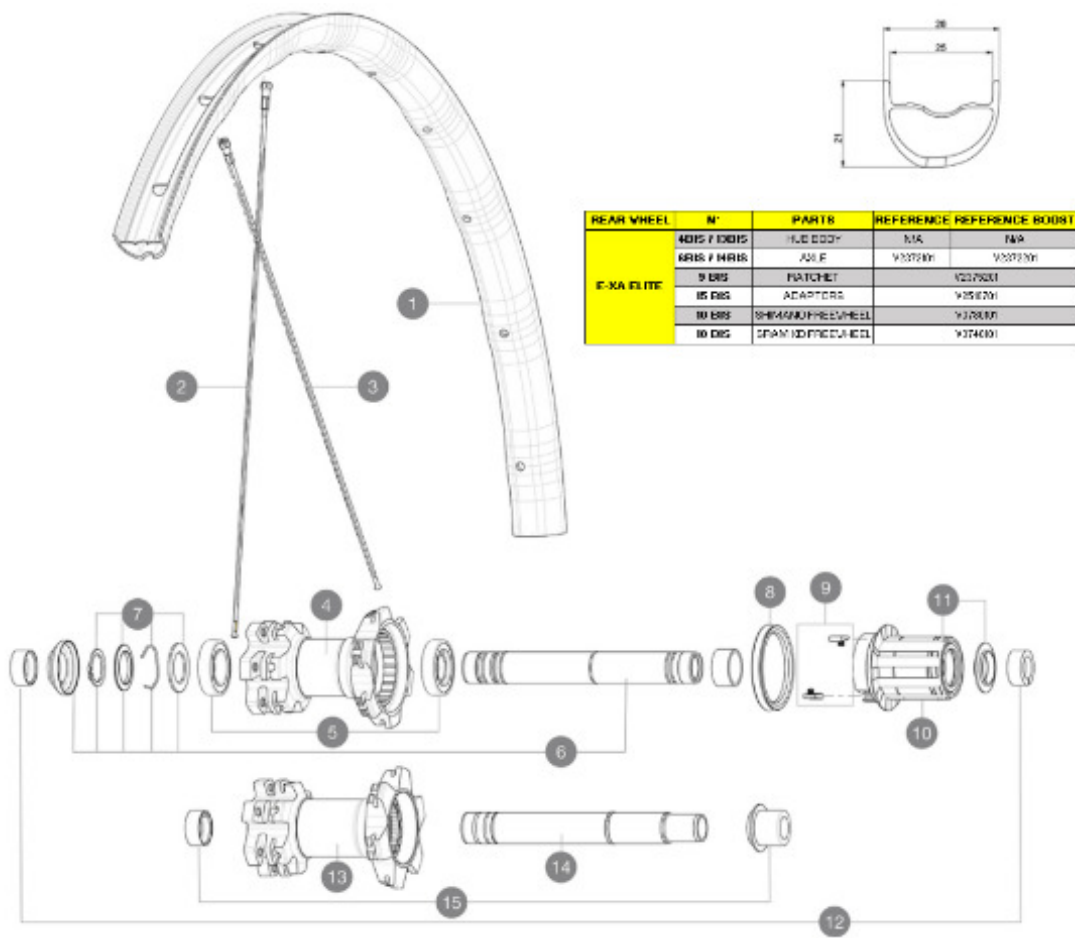

ASTM CATEGORY 3 : CROSS COUNTRY AND TRAIL RIDING

For a longer longevity of the wheel, Mavic recommends that the total weight supported by the wheels don't exceed 120kg, bike included

Recommended tyre sizes: 46mm to 64mm (1.8" to 2.5")

## REFERENCES WHEELS

R22571	E-Xa Elite 27,5 Rr Bst XD	R22231	E-Xa Elite 27,5 Bst Rr
--------	---------------------------	--------	------------------------

REAR WHEEL	N°	PARTS	REFERENCE	REFERENCE BOOST
40RS / 40RIS		HUB BODY	N/A	N/A
6RS / 6RIS		AXLE	V337201	V337201
9 RS		RATCHET	V2375201	
15 RS		ADAPTERS	V2510701	
10 RS		SPRINGS/FREEWHEEL	V378001	
10 RS		SPRINGS/FREEWHEEL	V374001	

V2372201 KIT ID360 148 D6T AXLE WITH CLIP

**VERSIONS**

- **Color** : Black only
- **Disc standard** : 6 Bolts only
- **Hub width** : Boost only (front 110, rear 148)

**WHEEL WEIGHTS**

Weight Rear 27.5": 945

Weight Rear 29": 985