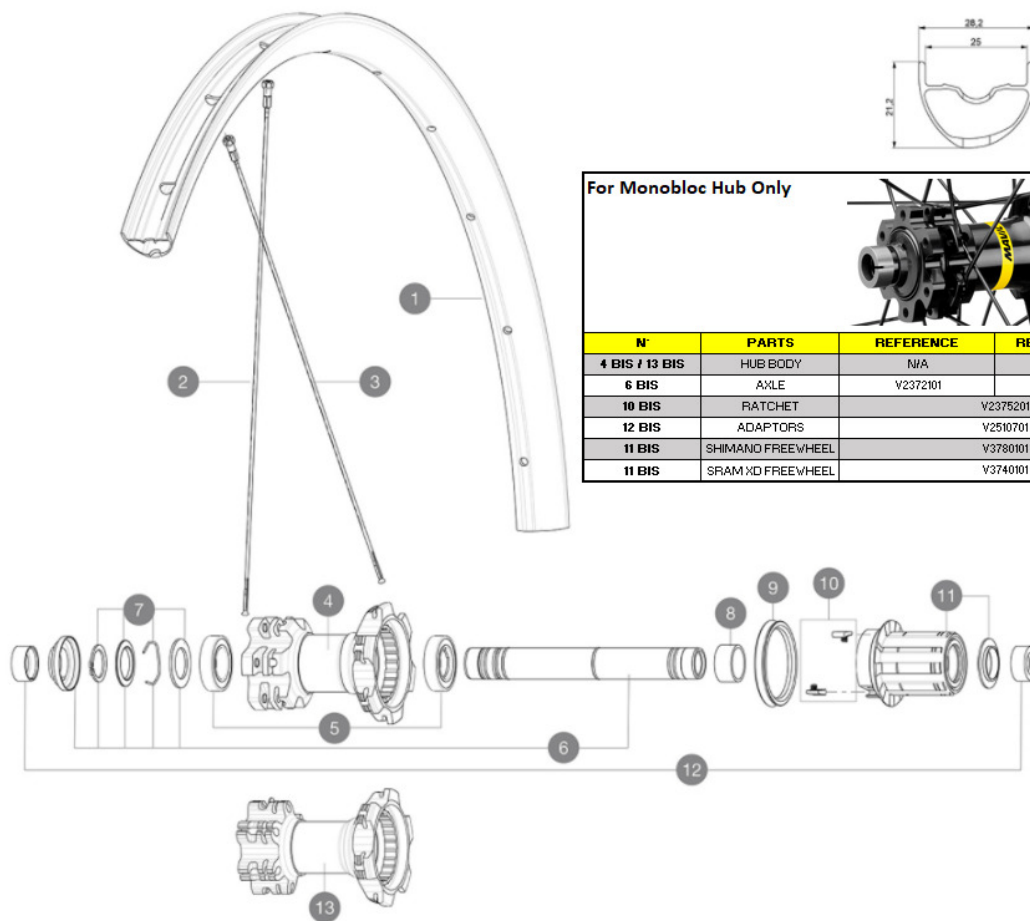

ASTM CATEGORY 3 : CROSS COUNTRY AND TRAIL RIDING

For a longer longevity of the wheel, Mavic recommends that the total weight supported by the wheels don't exceed 120kg, bike included

Recommended tyre sizes: 46mm to 64mm (1.8" to 2.5")

## REFERENCES WHEELS

R17381	Xa29Rr	R22681	Xa 29 Rr XD
R18031	Xa29RrBst	R22691	Xa 29 Rr Bst XD

**For Monobloc Hub Only**

N°	PARTS	REFERENCE	REFERENCE BOOST
<b>4 BIS / 13 BIS</b>	HUB BODY	N/A	N/A
<b>6 BIS</b>	AXLE	V2372101	V2372201
<b>10 BIS</b>	RATCHET		V2375201
<b>12 BIS</b>	ADAPTORS		V2510701
<b>11 BIS</b>	SHIMANO FREEWHEEL		V3780101
<b>11 BIS</b>	SRAM XD FREEWHEEL		V3740101

### SPOKES

- **Material** : steel
- **Shape** : straight pull, round
- **Count** : 24 front and rear
- **Lacing** : front and rear crossed 2

### WHEEL WEIGHTS