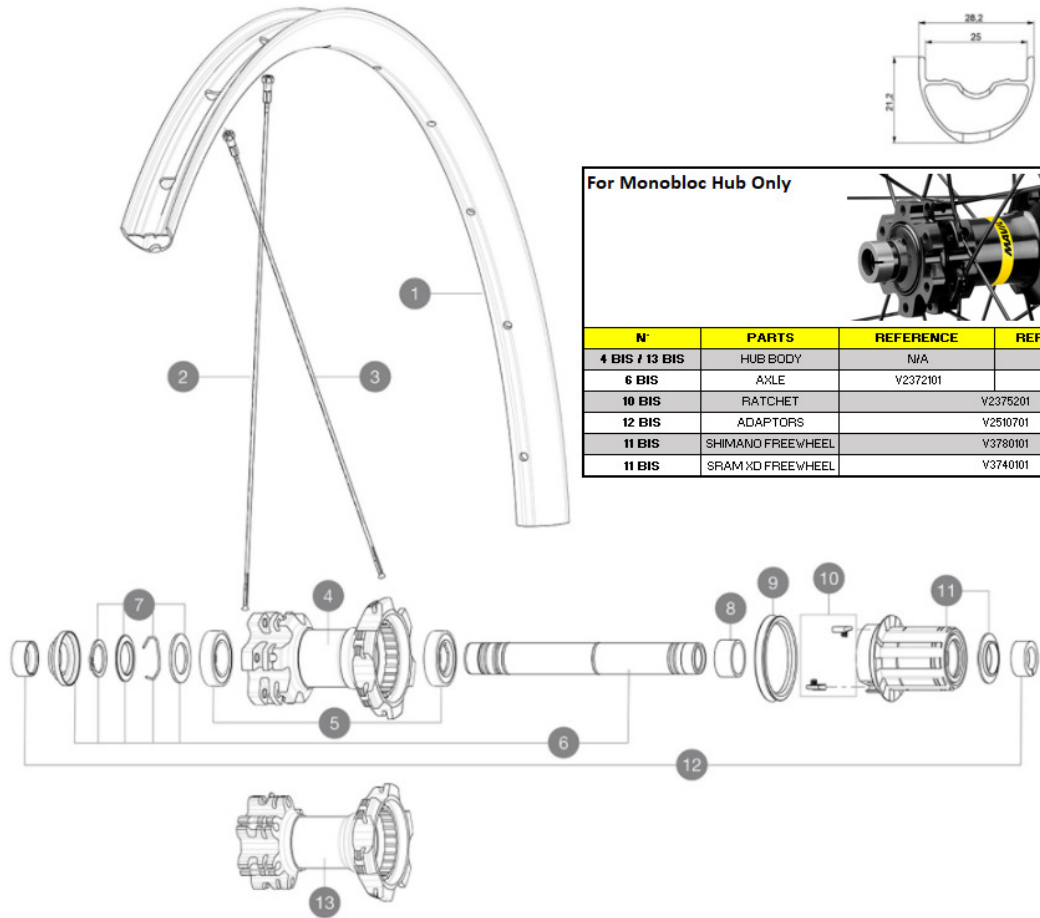

**ASTM CATEGORY 3 : CROSS COUNTRY AND TRAIL RIDING**

For a longer longevity of the wheel, Mavic recommends that the total weight supported by the wheels don't exceed 120kg, bike included  
Recommended tyre sizes: 46mm to 64mm (1.8" to 2.5")

**REFERENCES WHEELS**

R17381	Xa29Rr	R22681	Xa 29 Rr XD
R18031	Xa29RrBst	R22691	Xa 29 Rr Bst XD

**For Monobloc Hub Only**

N°	PARTS	REFERENCE	REFERENCE BOOST
<b>4 BIS / 13 BIS</b>	HUB BODY	N/A	N/A
<b>6 BIS</b>	AXLE	V2372101	V2372201
<b>10 BIS</b>	RATCHET		V2375201
<b>12 BIS</b>	ADAPTORS		V2510701
<b>11 BIS</b>	SHIMANO FREEWHEEL		V3780101
<b>11 BIS</b>	SRAM XD FREEWHEEL		V3740101

### SPOKES

- **Material** : steel
- **Shape** : straight pull, round
- **Count** : 24 front and rear
- **Lacing** : front and rear crossed 2

### WHEEL WEIGHTS