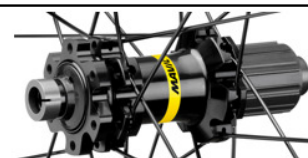

ASTM CATEGORY 3 : CROSS COUNTRY AND TRAIL RIDING

For a longer longevity of the wheel, Mavic recommends that the total weight supported by the wheels don't exceed 120kg, bike included

Recommended tyre sizes: 46mm to 64mm (1.8" to 2.5")

REFERENCES WHEELS

R17381	Xa29Rr	R22681	Xa 29 Rr XD
R18031	Xa29RrBst	R22691	Xa 29 Rr Bst XD

For Monobloc Hub Only

N°	PARTS	REFERENCE	REFERENCE BOOST
4 BIS / 13 BIS	HUB BODY	N/A	N/A
6 BIS	AXLE	V2372101	V2372201
10 BIS	RATCHET		V2375201
12 BIS	ADAPTORS		V2510701
11 BIS	SHIMANO FREEWHEEL		V3780101
11 BIS	SRAM XD FREEWHEEL		V3740101

RIMS

&NBSP;:

1	V2318315	KIT FRONT/REAR RIM XA/XA LIGHT 29" 25TSS
	V2700101	UST Tape 28mm for 25 to 27mm wide rims

SPOKES

2	36690301	"KIT 12 FT/NDS XONE/XMAX - XA 29"/AKSIUM DISC 9 + 12 FT/AKS
3	36690401	KIT 12 DS XONE/XRIDE FTSX/AKSIUM DISC 9 SPK 294mm

Hookless profile

Use with Mavic Tubeless Tape

SPOKES

- **Material** : steel
- **Shape** : straight pull, round
- **Count** : 24 front and rear
- **Lacing** : front and rear crossed 2

WHEEL HUB

- **Front and rear bodies** : aluminum
- **Axle material** : aluminum
- **Front bearings** : auto adjust sealed cartridge bearings (QRM Auto), Rear bearings sealed cartridge bearings (QRM)
- **Freewheel** : TS-2 alloy