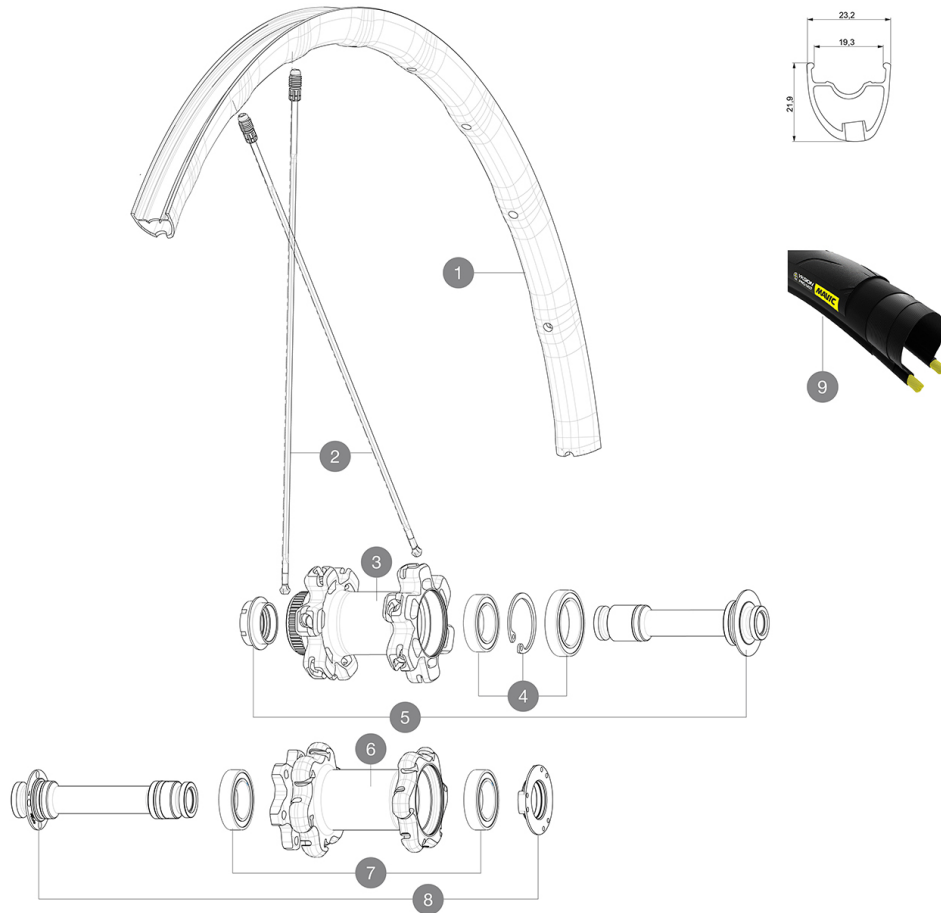

Recommended tyre sizes: 25 to 32 mm

Max. Pressure: see indication on wheel and tyre. If they differ, use the lower of the 2

Max. Pressure tubeless: 25mm 6 bars - 87 PSI, 28mm 5 bars - 70 PSI. Max pressure tubetype: 25mm 7 bars - 102 PSI

**REFERENCES WHEELS**

F75801 KsyPro UST D6B12x100Ft

F75811 KsyPro UST DCL12x100Ft

**RIMS**

&amp;NBSP;:

1	V2731610	KIT FRONT RIM KSYRIUM PRO DISC UST 19C
---	----------	----------------------------------------

**SPOKES**

2	V2730515	KIT 1 FT/1 NDS STAMPED BTD ALU SPOKE 291.5mm - while stock I
2	V2272501	KIT 12 FT/NDS KSYRIUM PRO D/ALLROAD PRO SPK 291,5mm

**HUB SHELLS**

3	N/A	HUB BODY
4	99688601	BEARING KIT 9/15 DCL HUB 20x32x7 6804 + 25x37x7 6805
5	V2390701	KIT FRONT 12mm AXLE QRM+ CL
6	N/A	HUB BODY
7	V2560401	KIT 2 BEARINGS 17x28x7 + WAVED WASHER + CLIP
8	V2390601	KIT FRONT 12mm AXLE QRM+ 6B