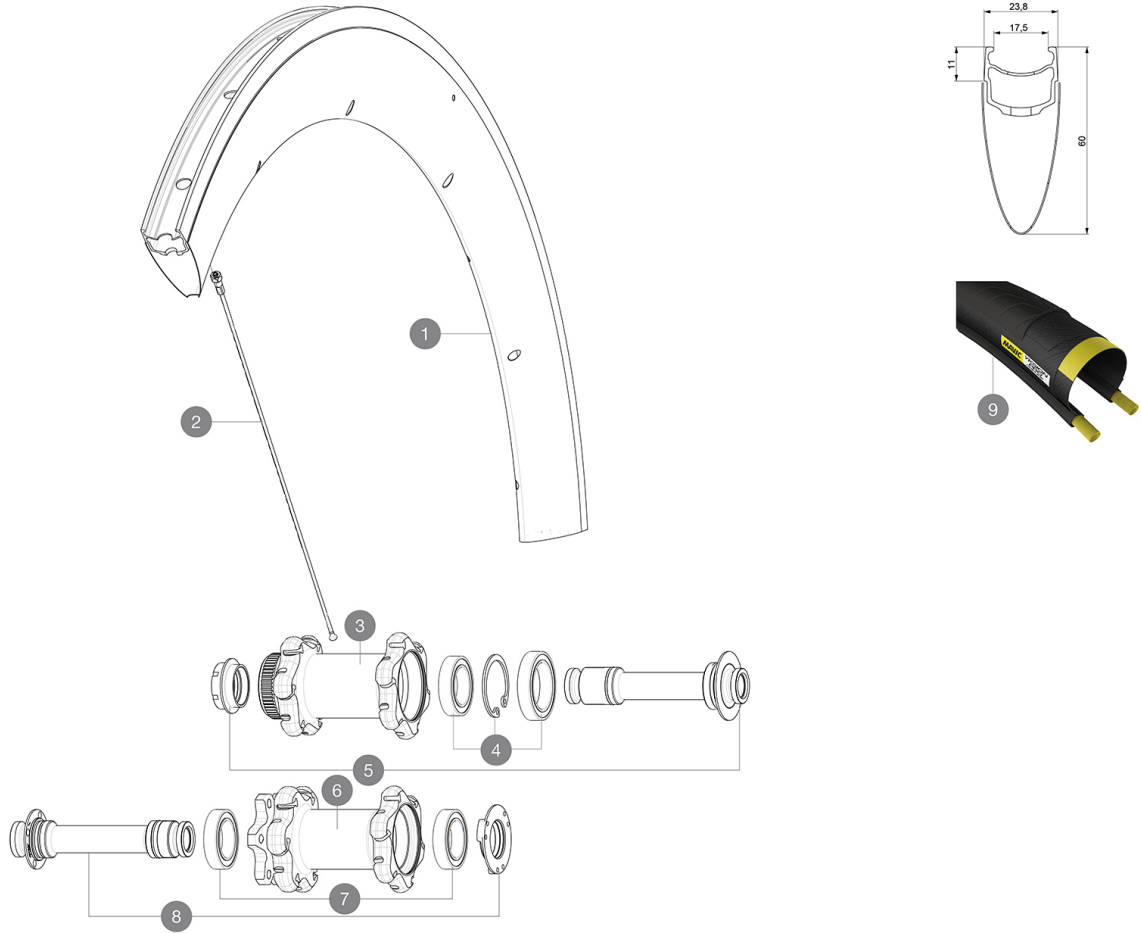

Comete Pro Carbon Disc

参照ホイール

F76241 ComProCD6B12X100FISV

F76291 ComProCDCL12x100FISV

ASTM A853 1 : 120A 25 32 mm
 23mm 8.7 bars - 125 psi, 25mm 7.7 bars - 110 psi

RIMS

&NBSP;:

1	V2732210	KIT FRONT RIM COMETE PRO CARBON DISC
---	----------	--------------------------------------

SPOKES

2	V3662101	KIT 12 FRT/NDSD COMETE PRO CARBON Disc BUTTED AERO
2	V2279701	STAINLESS RIM 12 FRT/NDSD COMETE PRO CARB DISC SPK 294mm - while stock I

HUB SHELLS

3	N/A	HUB BODY
4	99688601	BEARING KIT 9/15 DCL HUB 20x32x7 6804 + 25x37x7 6805
5	V2390701	KIT FRONT 12mm AXLE QRM+ CL
6	N/A	HUB BODY
7	V2560401	KIT ID360 2 BEARINGS 17x28x7 + CIRCLIP + WAVED WASHER (QRM
8	V2390601	KIT FRONT 12mm AXLE QRM+ 6B