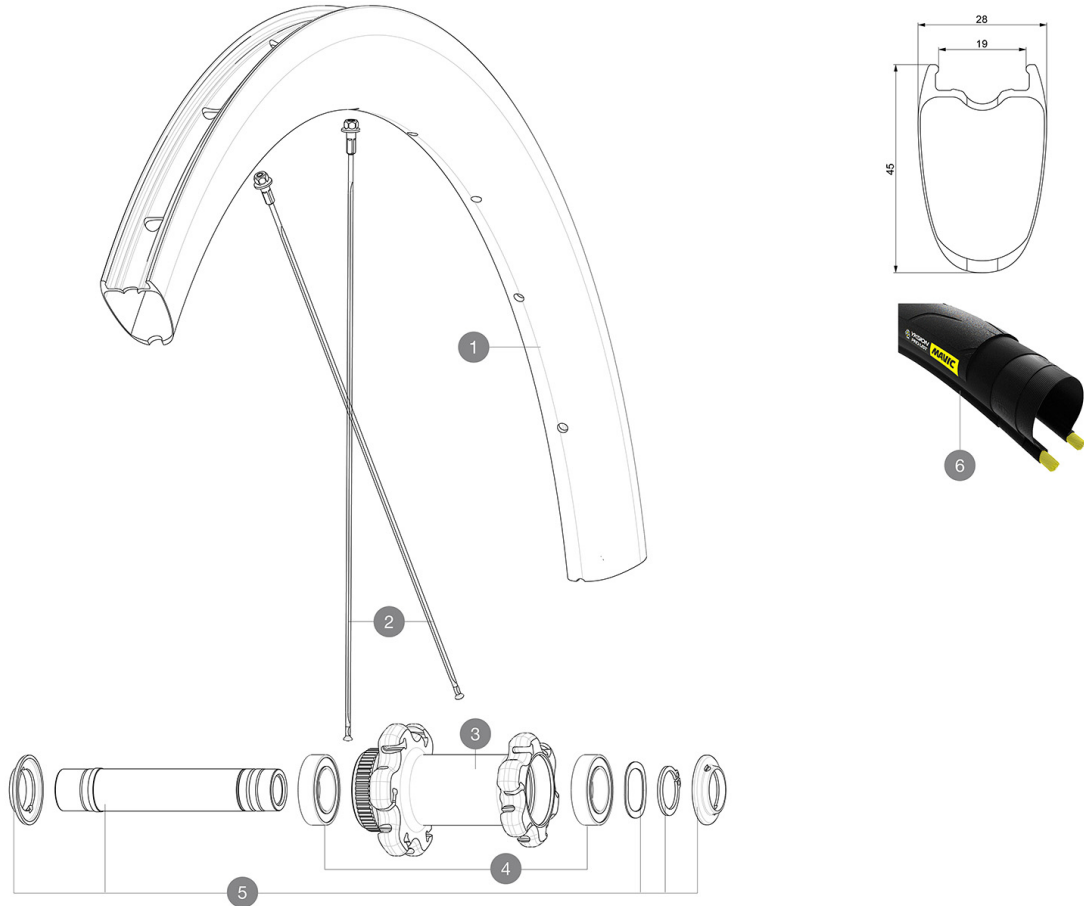

## RIMS

&NBSP;:

1	V2736510 V2620101	KIT FRONT RIM COSMIC PRO CARBON SL UST Disc 19 UST RIM TAPE 25mm (for 21-24mm wide rim)
---	----------------------	--