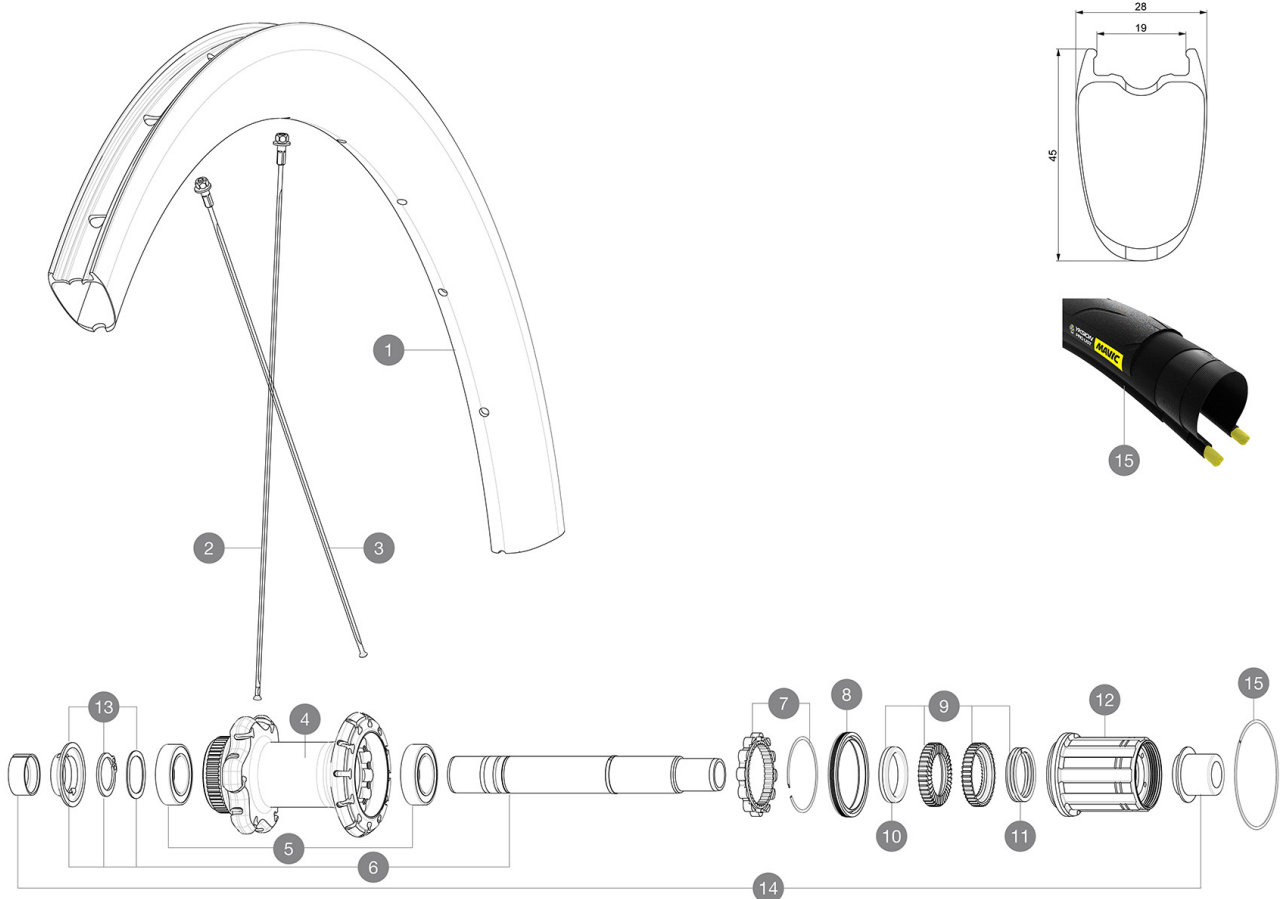

Cosmic Pro Carbon SL UST Disc

参照ホイール

R36031 CosProCarbonSLUST19DclRr R22811 CosProCarbSLUST DCL 19 Rr

ASTM A2015 1 : 25mm 32mm
120mm 25mm 32mm
25mm 32mm
25mm 6 bars - 87 PSI, 28mm 5 bars - 70 PSI, 25mm 7 bars - 102 PSI, 28mm 6 bars - 87 PSI

RIMS

&NBSP;:

1	V4092815	Kit Front/Rear rim Cosmic SL 45 Disc
1	V2736013	KIT REAR RIM COSMIC PRO CARBON SL UST Disc 19 - while stock
	V2620101	UST RIM TAPE 25mm (for 21-24mm wide rim)

SPOKES

2	V3665201	KIT 1 FRT 277 + 1 NDS 271 COSMIC PRO CARBON SL UST D 19
2	V3662201	KIT 2 FRT COSMIC PRO CARB SL T/C/UST & NDS CPC SL BUTTED
3	V3662301	KIT 12 FRT/NDS COMETE PRO CARB SL T/UST D & DS COSMIC PRO CA

HUB SHELLS

4	N/A	HUB BODY
5	V2560401	KIT ID360 2 BEARINGS 17x28x7 + CIRCLIP + WAVED WASHER (QRM)
6	V2252901	KIT ID360 CENTER LOCK 135/142mm AXLE WITH CIRCLIP
7	V2252701	KIT ID360 INSERT SHAPED EAR LOBE > 2017
8	V2251601	ID360 SEAL + GREASE
9	V2251701	ID360 2 RATCHETS + SPRING + GREASE
10	V2500501	Kit 3 ID360 pad for noise reduction
11	V2251801	KIT 3 ID360 ROAD SPRINGS
12	V3430101	HG11 Freewheel Body ID360

13	V2560501	KIT ADJUST. SYSTEM QRM AUTO ID360 for 17x28x7 bearing
15	V2252201	KIT 2 REAR HUB RETENTION RINGS 48mm

TYRES

16	39938825	Yksion Pro UST 700x25
----	----------	-----------------------

ADAPTERS

14	V2510701	ID360 EVO REAR AXLE ADAPTERS 12x142mm DCL & D6T
	V2510901	ID360 EVO REAR AXLE ADAPTERS 12x135mm DCL & D6T
	V2510801	ID360 EVO REAR AXLE ADAPTERS 9x135mm DCL & D6T