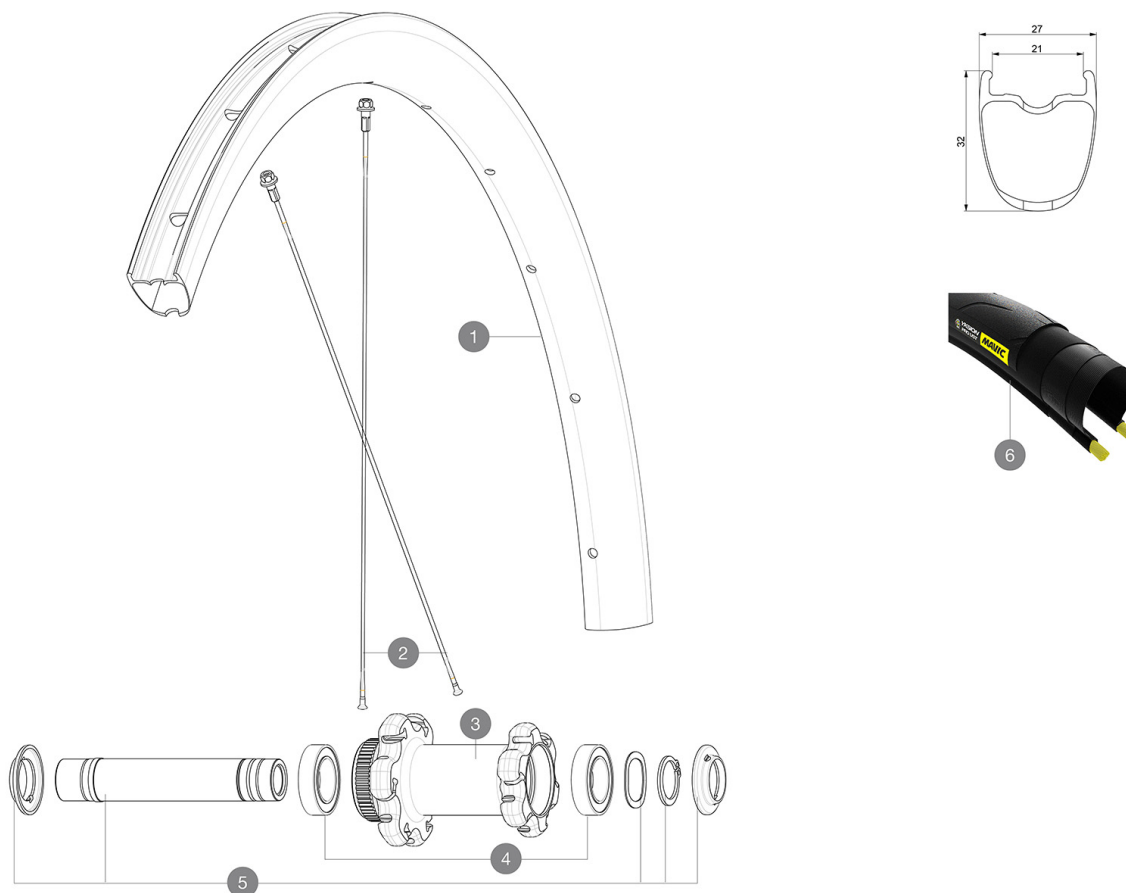

MAVIC Ksyrium Pro Carbon SL UST Disc

ASTM CATEGORY 1 : road only

For a longer longevity of the wheel, Mavic recommends that the total weight supported by the wheels don't exceed 120kg, bike included

Recommended tyre sizes: 25 to 32 mm

Max. Pressure: see indication on wheel and tyre. If they differ, use the lower of the 2

Max. Pressure tubeless: 25mm 6 bars - 87 PSI, 28mm 5 bars - 70 PSI. Max pressure tubetype: 25mm 7 bars - 102 PSI, 28mm 6 bars - 87 PSI

REFERENCES WHEELS

F80671 KsyProCarbSLUST DCL 19 Ft

RIMS

&NBSP::

1	V4093215	Kit Front/Rear rim Cosmic SL 32 Disc
1	V2736610	KIT FRONT RIM KSYRIUM PRO CARBON UST Disc 19/KSYRIUM PRO CAR
	V2620101	UST RIM TAPE 25mm (for 21-24mm wide rim)

SPOKES

2	V3666201	KIT 2 FRT/NDS STAMPED STAINLESS SPOKE 283 KSYRIUM PRO CARBON
2	V3666301	KIT 12 FRT/NDS BUTTED AERO STAINLESS SPOKE 283 KSYRIUM PRO C

HUB SHELLS

3	N/A	HUB BODY
4	V2500901	KIT BEARINGS 18x30x7 + WAVED WASHER + CLIP
5	V2374101	KIT QRM AUTO FRONT L3 AXLE 100x12mm DCL - while stock last
5	V2374001	KIT 12x100mm FRONT AXLE DCL QRM AUTO ALLROAD > 2019

OPTIONS

V2373501 QRM Auto front axle 15mm for DCL Allroad wheels > 2019

TYRES

6 39938825 Yksion Pro UST 700x25

ADAPTERS

V2680301 "Kit Ft Road Adapter 12 >> 9mm"