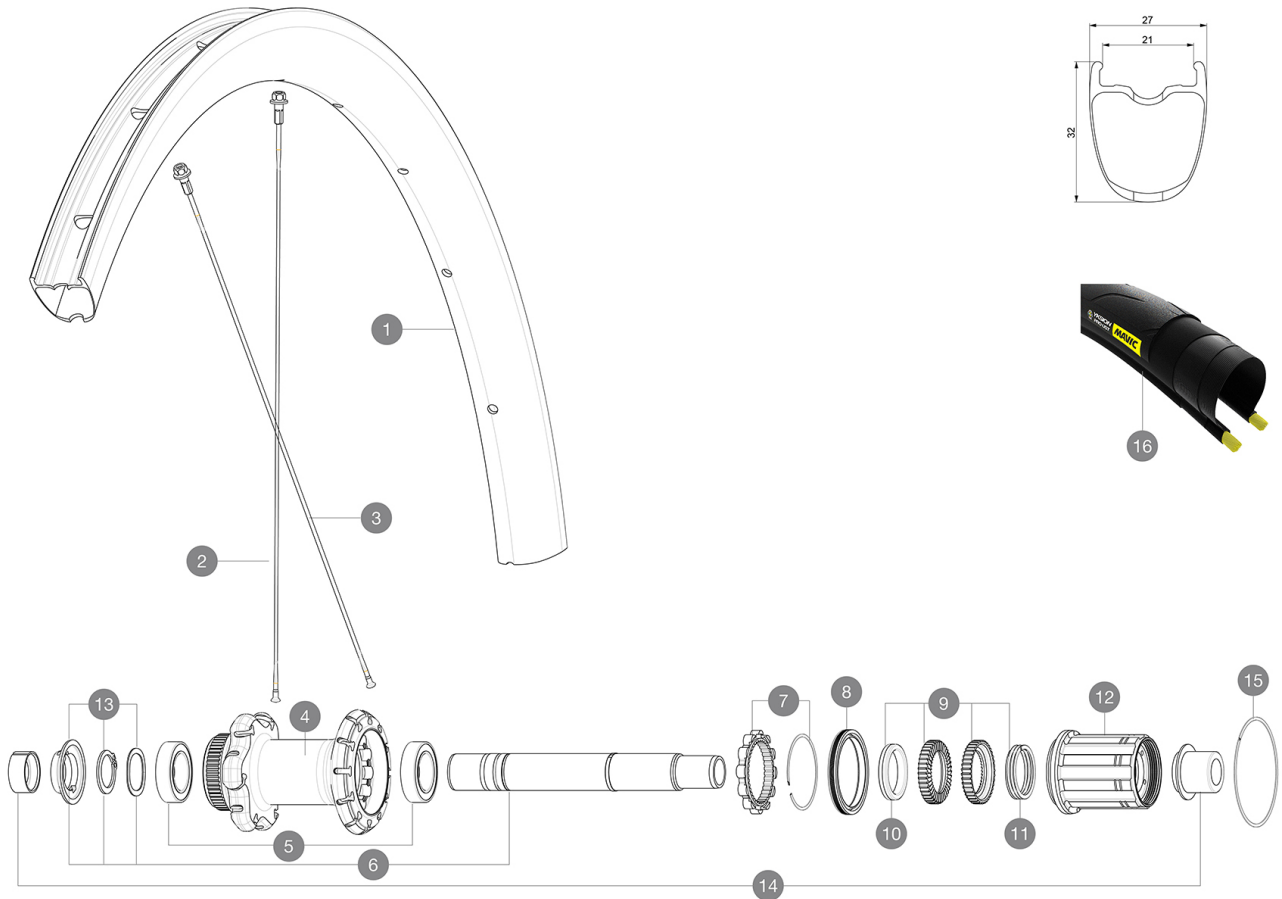

MAVIC Ksyrium Pro Carbon SL UST Disc

ASTM CATEGORY 1 : road only

For a longer longevity of the wheel, Mavic recommends that the total weight supported by the wheels don't exceed 120kg, bike included

Recommended tyre sizes: 25 to 32 mm

Max. Pressure: see indication on wheel and tyre. If they differ, use the lower of the 2

Max. Pressure tubeless: 25mm 6 bars - 87 PSI, 28mm 5 bars - 70 PSI. Max pressure tubetype: 25mm 7 bars - 102 PSI, 28mm 6 bars - 87 PSI

REFERENCES WHEELS

R22941 KsyProCarbSLUST DCL 19 Rr

RIMS

&NBSP::

1	V2737713 V2620101	KIT REAR RIM KSYRIUM PRO CARBON SL UST Disc - while stock la UST RIM TAPE 25mm (for 21-24mm wide rim)
---	----------------------	--

HUB SHELLS

4	N/A	HUB BODY
5	V2560401	KIT 2 BEARINGS 17x28x7 + WAVED WASHER + CLIP
6	V2252901	KIT ID360 CENTER LOCK 135/142mm AXLE W/CLIP
7	V2252701	KIT ID360 INSERT SHAPED EAR LOBE > 2017
8	V2251601	KIT ID360 SEAL + GREASE
9	V2251701	KIT ID360 2 RATCHETS + SPRING + GREASE
10	V2500501	KIT ID360 3 PADS NOISE REDUCING
11	V2251801	KIT 3 ID360 ROAD SPRINGS
12	V3430101	HG11 Freewheel Body ID360
13	V2560501	KIT ADJUST. SYSTEM QRM AUTO ID360 for 17x28x7 bearing
15	V2252201	KIT 2 REAR HUB RETENTION RINGS 48mm