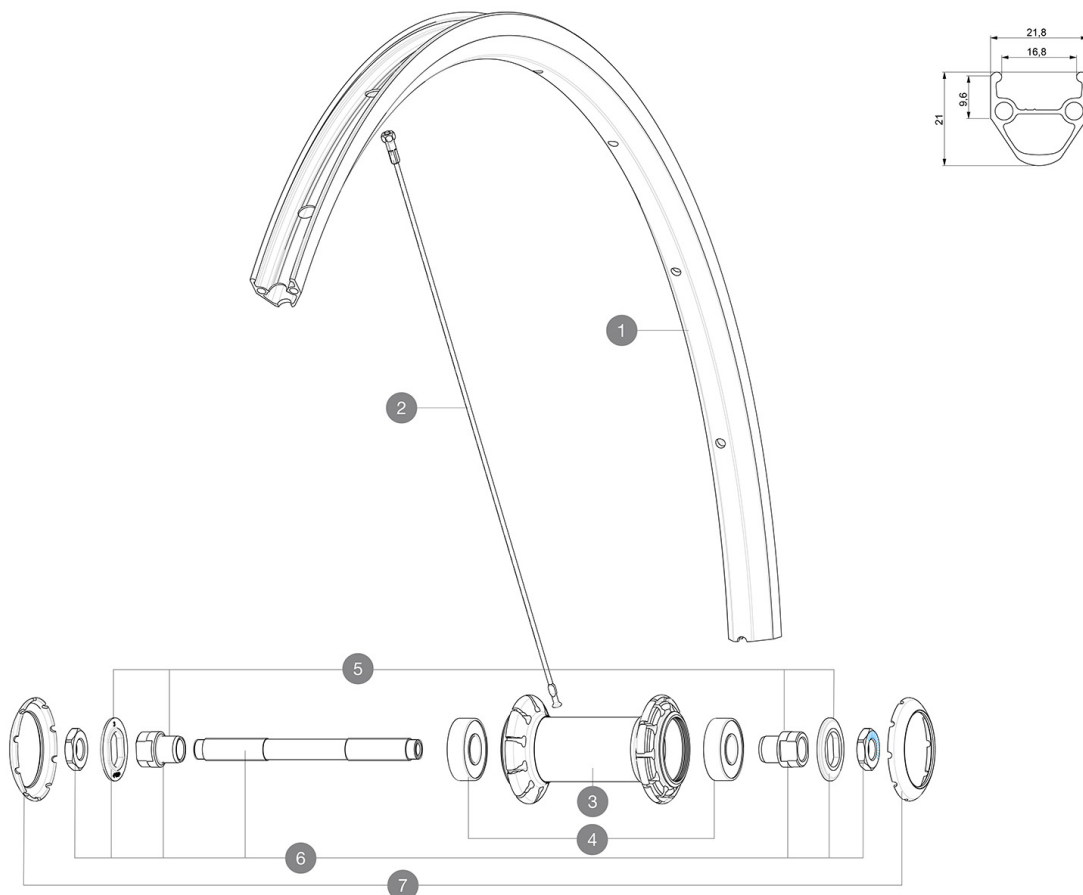

Maximum tyre pressure: 2.55bar/37PSI with a 54mm tyre - 1.3bar/19PSI with a 125mm tyre

ASTM CATEGORY 1 : road only

For a longer longevity of the wheel, Mavic recommends that the total weight supported by the wheels don't exceed 120kg, bike included

Maximum tyre pressure: 7.5bar/108PSI with a 23mm tyre - 4.6bar/67PSI with a 52mm tyre

Recommended tyre sizes: 25 to 32 mm

Max. Pressure: see indication on wheel and tyre. If they differ, use the lower of the 2

Max. Pressure: 23mm 8.7 bars - 125 psi, 25/28mm 7.7 bars - 110 psi

Maximum tyre size: width 52mm - pressure max. 5Bar/72PSI

REFERENCES WHEELS

F80941 AKSIUM RB 700 QR

RIMS

&NBSP::

1 janteavrouteub FRONT ROAD UB RIM

SPOKES

2 V2272701 KIT 10 FT/NDS AKSIUM RND SPK 283mm (OEM only)

HUB SHELLS

4 M40318 KIT 2 HUB BEARINGS 6001
5 99603801 SHORT EXPENSIBLE BEARING SUPPORTS > 2008
6 99603701 FRONT AXLE QRM ROAD 2008
7 12034401 KIT 3 HUB CAPS AERO 10 SLOTS BLACK