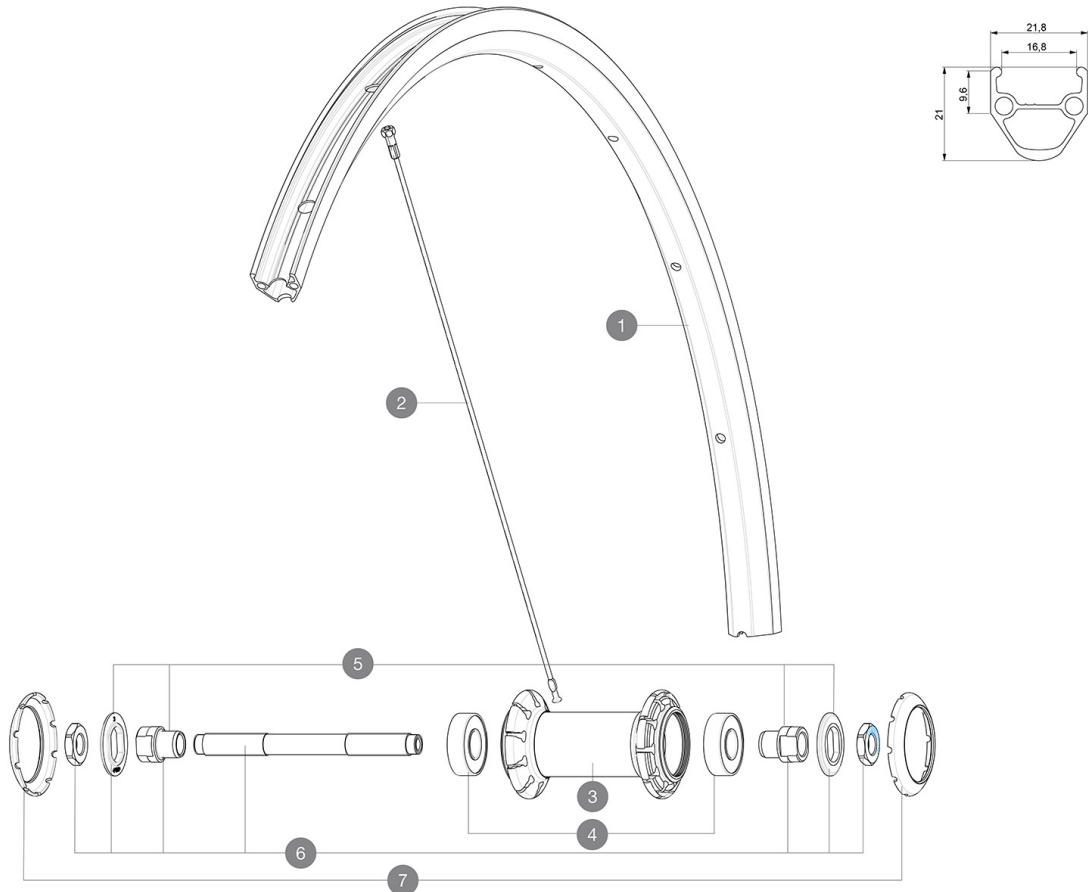

ASTM CATEGORY 1 : road only
 Maximum tyre pressure: 2.55bar/37PSI with a 54mm tyre - 1.3bar/19PSI with a 125mm tyre
 For a longer longevity of the wheel, Mavic recommends that the total weight supported by the wheels don't exceed 120kg, bike included
 Maximum tyre pressure: 7.5bar/108PSI with a 23mm tyre - 4.6bar/67PSI with a 52mm tyre
 Recommended tyre sizes: 25 to 32 mm
 Max. Pressure: see indication on wheel and tyre. If they differ, use the lower of the 2
 Max. Pressure: 23mm 8.7 bars - 125 psi, 25/28mm 7.7 bars - 110 psi
 Maximum tyre size: width 52mm - pressure max. 5Bar/72PSI

REFERENCES WHEELS

F80941 AKSIUM RB 700 QR

RIMS

&NBSP::

1 janteavrouteub FRONT ROAD UB RIM

SPOKES

2 V2272701 KIT 10 FT/NDS AKSIUM RND SPK 283mm (OEM only)

HUB SHELLS

- 4** M40318 KIT 2 HUB BEARINGS 6001
- 5** 99603801 SHORT EXPENSIBLE BEARING SUPPORTS > 2008
- 6** 99603701 FRONT AXLE QRM ROAD 2008
- 7** 12034401 KIT 3 HUB CAPS AERO 10 SLOTS BLACK

DELIVERED WITH

User guide	
BR101 quick releases (M40350 frt, M40351 rear road, M40352 rear MTB)	
BR101 quick releases (M40350 frt, M40351 rear road, M40352 rear MTB)	
BR101 quick releases (M40350 frt, M40351 rear road, M40352 rear MTB)	
BR101 quick releases (M40350 frt, M40351 rear road, M40352 rear MTB)	
BR101 quick releases (M40350 frt, M40351 rear road, M40352 rear MTB)	
BR101 quick releases (M40350 frt, M40351 rear road, M40352 rear MTB)	
Rim tape	
Rim tape	
Rim tape	
Rim tape	
Rim tape	
User guide	
User guide	
User guide	
User guide	
User guide	
Rim tape	