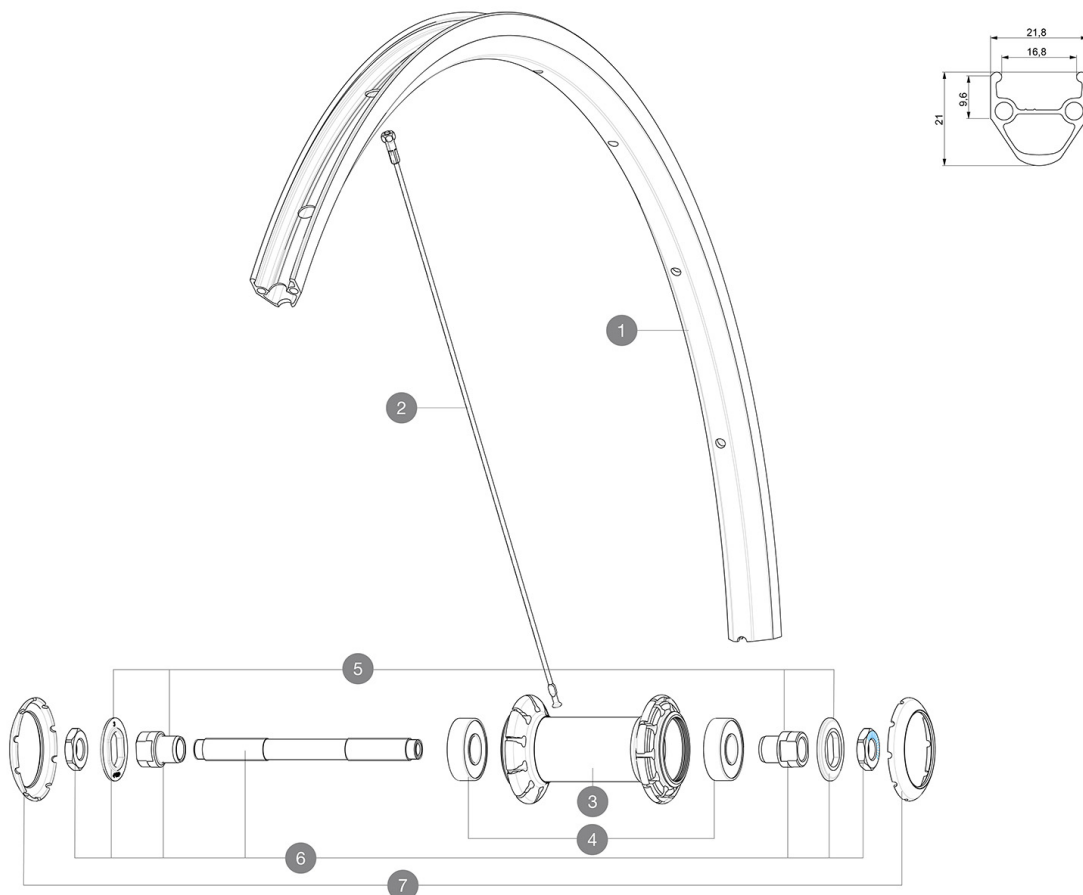

Maximum tyre pressure: 2.55bar/37PSI with a 54mm tyre - 1.3bar/19PSI with a 125mm tyre

ASTM CATEGORY 1 : road only

For a longer longevity of the wheel, Mavic recommends that the total weight supported by the wheels don't exceed 120kg, bike included

Maximum tyre pressure: 7.5bar/108PSI with a 23mm tyre - 4.6bar/67PSI with a 52mm tyre

Recommended tyre sizes: 25 to 32 mm

Max. Pressure: see indication on wheel and tyre. If they differ, use the lower of the 2

Max. Pressure: 23mm 8.7 bars - 125 psi, 25/28mm 7.7 bars - 110 psi

Maximum tyre size: width 52mm - pressure max. 5Bar/72PSI

REFERENCES WHEELS

F80941 AKSIUM RB 700 QR

RIMS

&NBSP::

1 janteavrouteub FRONT ROAD UB RIM

SPOKES

2 V2272701 KIT 10 FT/NDS AKSIUM RND SPK 283mm (OEM only)

HUB SHELLS

4 M40318 KIT 2 HUB BEARINGS 6001

5 99603801 SHORT EXPENSIBLE BEARING SUPPORTS > 2008

6 99603701 FRONT AXLE QRM ROAD 2008

7 12034401 KIT 3 HUB CAPS AERO 10 SLOTS BLACK