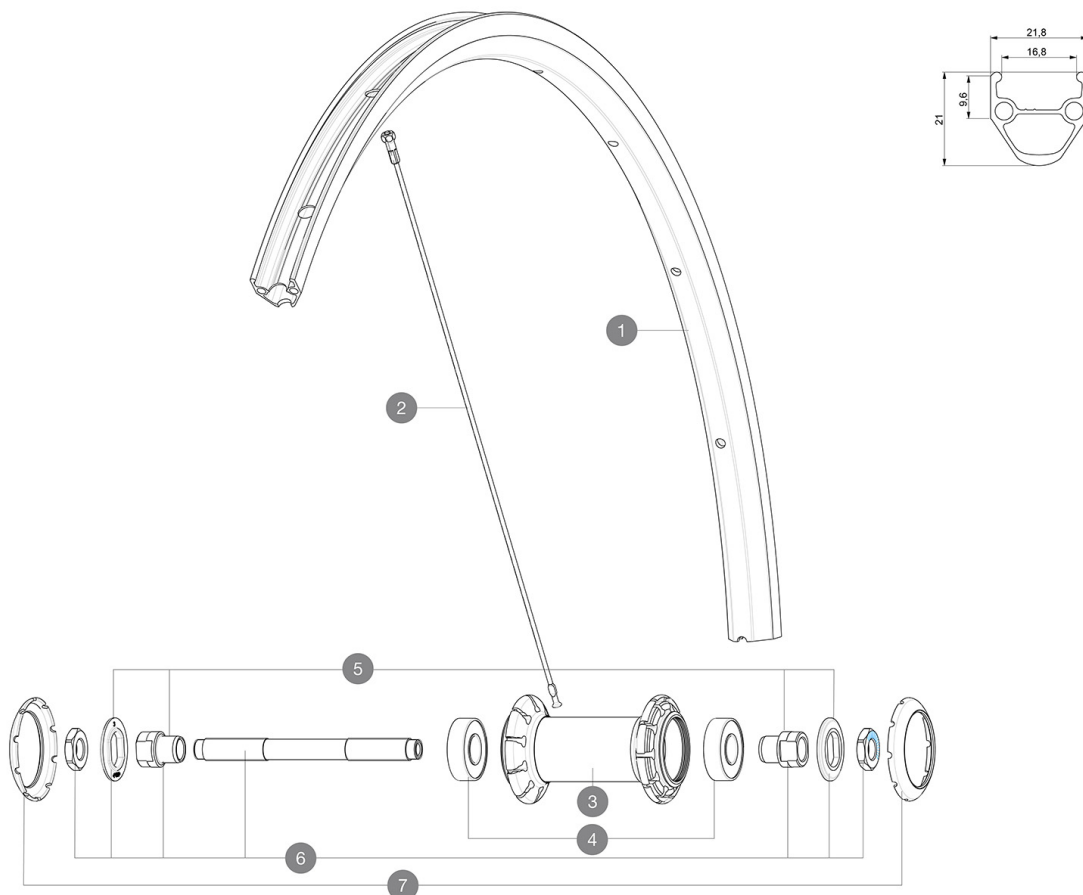

ASTM CATEGORY 1 : road only
 Maximum tyre pressure: 2.55bar/37PSI with a 54mm tyre - 1.3bar/19PSI with a 125mm tyre
 For a longer longevity of the wheel, Mavic recommends that the total weight supported by the wheels don't exceed 120kg, bike included
 Maximum tyre pressure: 7.5bar/108PSI with a 23mm tyre - 4.6bar/67PSI with a 52mm tyre
 Recommended tyre sizes: 25 to 32 mm
 Max. Pressure: see indication on wheel and tyre. If they differ, use the lower of the 2
 Max. Pressure: 23mm 8.7 bars - 125 psi, 25/28mm 7.7 bars - 110 psi
 Maximum tyre size: width 52mm - pressure max. 5Bar/72PSI

REFERENCES WHEELS

F80941 AKSIUM RB 700 QR

RIMS

&NBSP::

1 janteavrouteub FRONT ROAD UB RIM

SPOKES

2 V2272701 KIT 10 FT/NDS AKSIUM RND SPK 283mm (OEM only)

HUB SHELLS

4 M40318 KIT 2 HUB BEARINGS 6001
5 99603801 SHORT EXPENSIBLE BEARING SUPPORTS > 2008
6 99603701 FRONT AXLE QRM ROAD 2008
7 12034401 KIT 3 HUB CAPS AERO 10 SLOTS BLACK

DELIVERED WITH

User guide	
BR101 quick releases (M40350 frt, M40351 rear road, M40352 rear MTB)	
BR101 quick releases (M40350 frt, M40351 rear road, M40352 rear MTB)	
BR101 quick releases (M40350 frt, M40351 rear road, M40352 rear MTB)	
BR101 quick releases (M40350 frt, M40351 rear road, M40352 rear MTB)	
BR101 quick releases (M40350 frt, M40351 rear road, M40352 rear MTB)	
BR101 quick releases (M40350 frt, M40351 rear road, M40352 rear MTB)	
Rim tape	
Rim tape	
Rim tape	
Rim tape	
Rim tape	
User guide	
User guide	
User guide	
User guide	
User guide	
Rim tape	