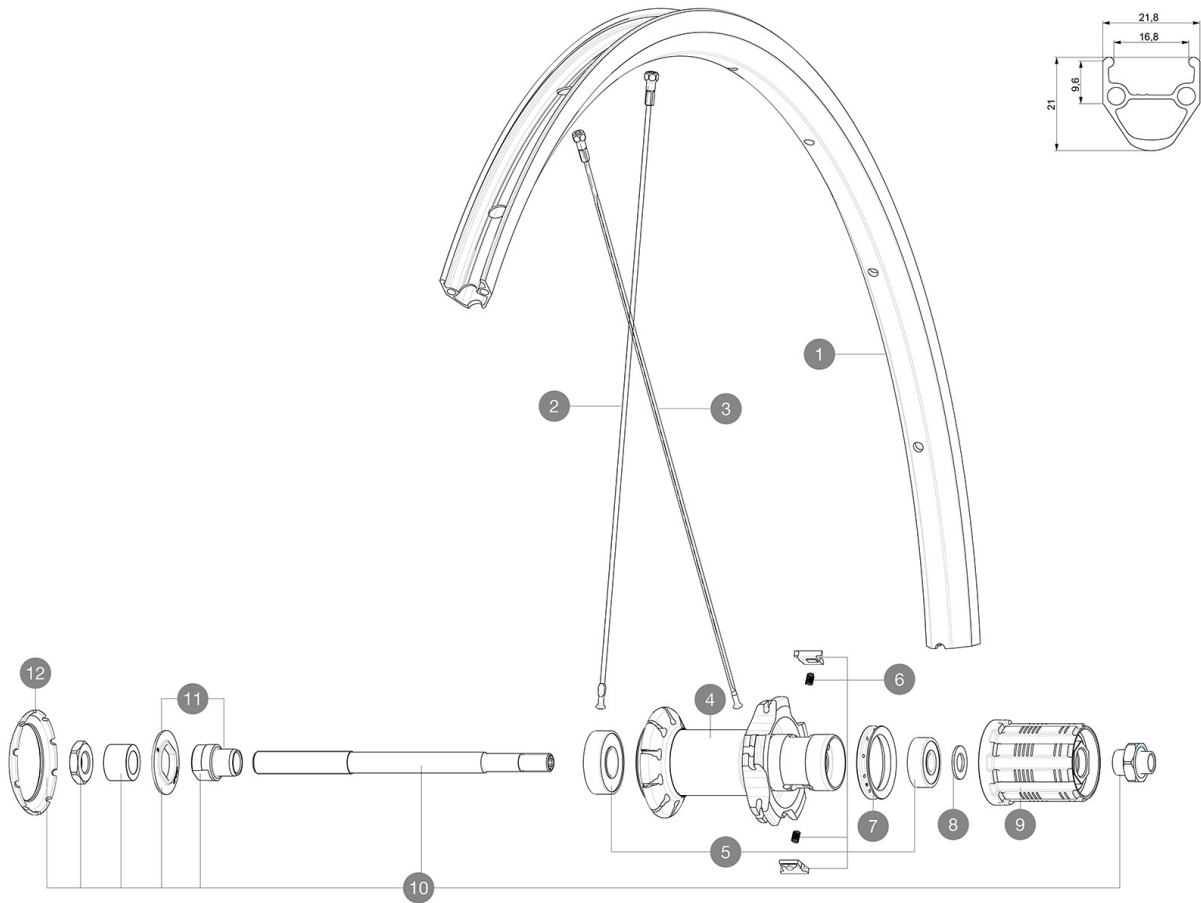

Maximum tyre pressure: 2.55bar/37PSI with a 54mm tyre - 1.3bar/19PSI with a 125mm tyre
 ASTM CATEGORY 1 : road only
 For a longer longevity of the wheel, Mavic recommends that the total weight supported by the wheels don't exceed 120kg, bike included
 Maximum tyre pressure: 7.5bar/108PSI with a 23mm tyre - 4.6bar/67PSI with a 52mm tyre
 Recommended tyre sizes: 25 to 32 mm
 Max. Pressure: see indication on wheel and tyre. If they differ, use the lower of the 2
 Max. Pressure: 23mm 8.7 bars - 125 psi, 25/28mm 7.7 bars - 110 psi
 Maximum tyre size: width 52mm - pressure max. 5Bar/72PSI

REFERENCES WHEELS

R23241 AKSIUM RB 700 QR M11

RIMS

&NBSP::

1 jantearrouteub REAR ROAD UB RIM

SPOKES

2 V2272701 KIT 10 FT/NDS AKSIUM RND SPK 283mm (OEM only)
 3 V3661501 KIT 10 DS AKSIUM 19 FLAT SPOKE 301mm + nipples

HUB SHELLS

5 M40660 REAR HUB 608+6001 BEARINGS
 6 M40578 FTSL PAWLS KIT (ROAD WHEELS)
 7 99500001 FTSL/FTSX FREEHUB BODY SEAL
 8 M40067 INTERNAL FREEWHEEL SPACER FTSL/FTSX
 9 30871101 FTS-L ROAD FREEWHEEL BODY HG11 8/9 compatible
 10 99603901 REAR AXLE QRM ROAD 2008
 11 99603801 SHORT EXPENSIBLE BEARING SUPPORTS > 2008
 12 12034401 KIT 3 HUB CAPS AERO 10 SLOTS BLACK

DELIVERED WITH

User guide	
BR101 quick releases (M40350 frt, M40351 rear road, M40352 rear MTB)	
BR101 quick releases (M40350 frt, M40351 rear road, M40352 rear MTB)	
BR101 quick releases (M40350 frt, M40351 rear road, M40352 rear MTB)	
BR101 quick releases (M40350 frt, M40351 rear road, M40352 rear MTB)	
BR101 quick releases (M40350 frt, M40351 rear road, M40352 rear MTB)	
BR101 quick releases (M40350 frt, M40351 rear road, M40352 rear MTB)	
Rim tape	
Rim tape	
Rim tape	
Rim tape	
Rim tape	
User guide	
User guide	
User guide	
User guide	
User guide	
Rim tape	