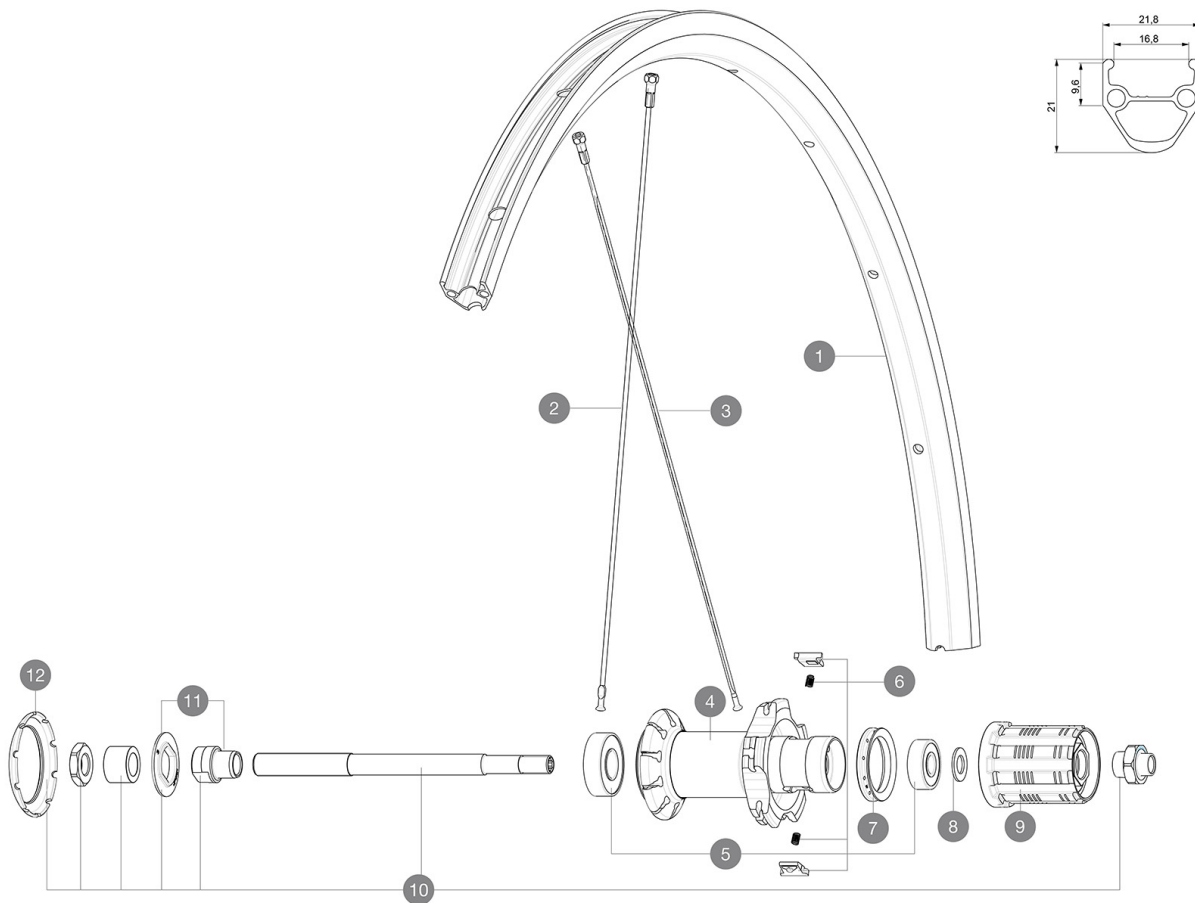

Maximum tyre pressure: 7.5bar/108PSI with a 23mm tyre - 4.6bar/67PSI with a 52mm tyre

Recommended tyre sizes: 25 to 32 mm

Max. Pressure: see indication on wheel and tyre. If they differ, use the lower of the 2

Max. Pressure: 23mm 8.7 bars - 125 psi, 25/28mm 7.7 bars - 110 psi

Maximum tyre size: width 52mm - pressure max. 5Bar/72PSI

REFERENCES WHEELS

R23241 AKSIUM RB 700 QR M11

RIMS

&NBSP::

1 jantearrouteub REAR ROAD UB RIM

SPOKES

2 V2272701 KIT 10 FT/NDS AKSIUM RND SPK 283mm (OEM only)
3 V3661501 KIT 10 DS AKSIUM 19 FLAT SPOKE 301mm + nipples

HUB SHELLS

5 M40660 REAR HUB 608+6001 BEARINGS
6 M40578 FTSL PAWLS KIT (ROAD WHEELS)
7 99500001 FTSL/FTSX FREEHUB BODY SEAL
8 M40067 INTERNAL FREEWHEEL SPACER FTSL/FTSX
9 30871101 FTS-L ROAD FREEWHEEL BODY HG11 8/9 compatible
10 99603901 REAR AXLE QRM ROAD 2008
11 99603801 SHORT EXPENSIBLE BEARING SUPPORTS > 2008
12 12034401 KIT 3 HUB CAPS AERO 10 SLOTS BLACK