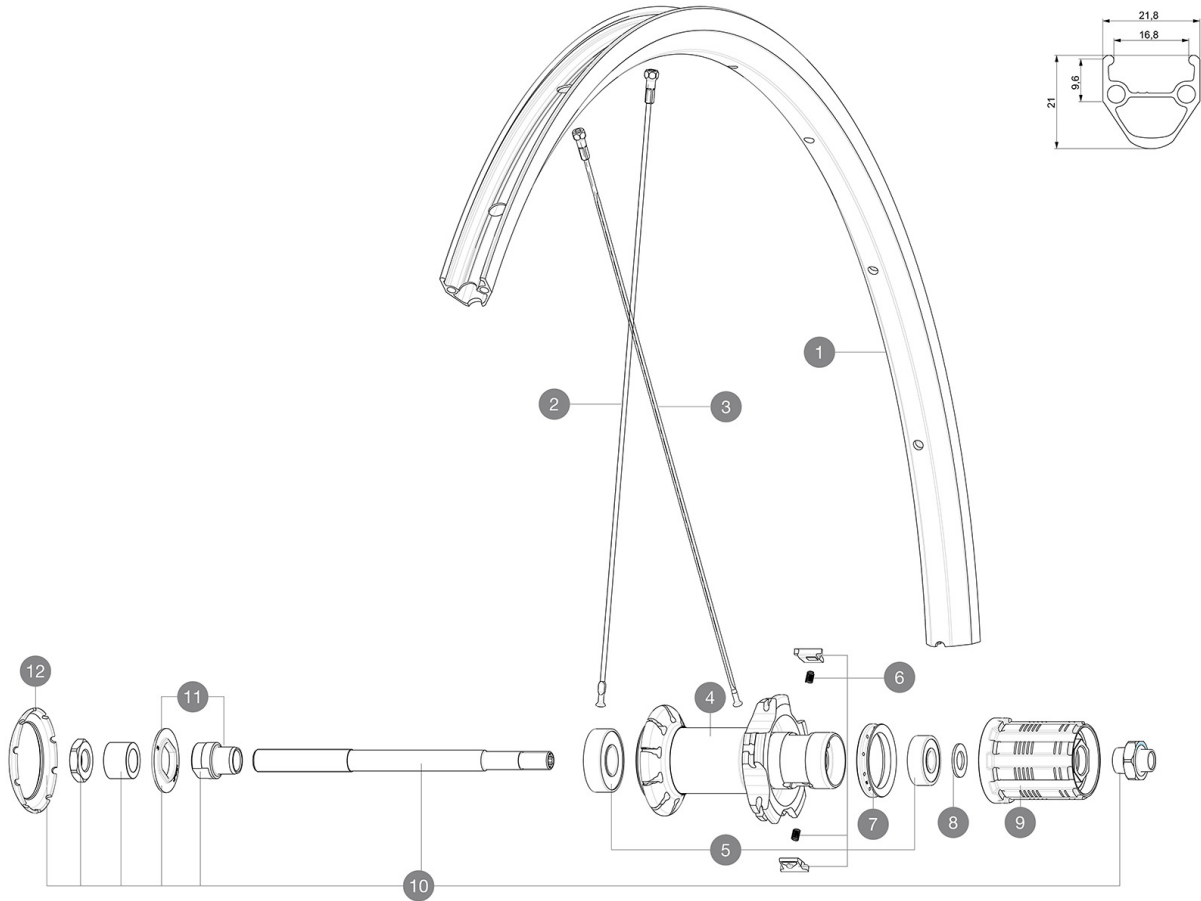

Maximum tyre pressure: 2.55bar/37PSI with a 54mm tyre - 1.3bar/19PSI with a 125mm tyre
 ASTM CATEGORY 1 : road only
 For a longer longevity of the wheel, Mavic recommends that the total weight supported by the wheels don't exceed 120kg, bike included
 Maximum tyre pressure: 7.5bar/108PSI with a 23mm tyre - 4.6bar/67PSI with a 52mm tyre
 Recommended tyre sizes: 25 to 32 mm
 Max. Pressure: see indication on wheel and tyre. If they differ, use the lower of the 2
 Max. Pressure: 23mm 8.7 bars - 125 psi, 25/28mm 7.7 bars - 110 psi
 Maximum tyre size: width 52mm - pressure max. 5Bar/72PSI

REFERENCES WHEELS

R23241 AKSIUM RB 700 QR M11

RIMS

&NBSP::

1 jantearrouteub REAR ROAD UB RIM

SPOKES

2 V2272701 KIT 10 FT/NDS AKSIUM RND SPK 283mm (OEM only)
 3 V3661501 KIT 10 DS AKSIUM 19 FLAT SPOKE 301mm + nipples

HUB SHELLS

5 M40660 REAR HUB 608+6001 BEARINGS
 6 M40578 FTSL PAWLS KIT (ROAD WHEELS)
 7 99500001 FTSL/FTSX FREEHUB BODY SEAL
 8 M40067 INTERNAL FREEWHEEL SPACER FTSL/FTSX
 9 30871101 FTS-L ROAD FREEWHEEL BODY HG11 8/9 compatible
 10 99603901 REAR AXLE QRM ROAD 2008
 11 99603801 SHORT EXPENSIBLE BEARING SUPPORTS > 2008
 12 12034401 KIT 3 HUB CAPS AERO 10 SLOTS BLACK

DELIVERED WITH

User guide	
BR101 quick releases (M40350 frt, M40351 rear road, M40352 rear MTB)	
BR101 quick releases (M40350 frt, M40351 rear road, M40352 rear MTB)	
BR101 quick releases (M40350 frt, M40351 rear road, M40352 rear MTB)	
BR101 quick releases (M40350 frt, M40351 rear road, M40352 rear MTB)	
BR101 quick releases (M40350 frt, M40351 rear road, M40352 rear MTB)	
BR101 quick releases (M40350 frt, M40351 rear road, M40352 rear MTB)	
Rim tape	
Rim tape	
Rim tape	
Rim tape	
Rim tape	
User guide	
User guide	
User guide	
User guide	
User guide	
Rim tape	