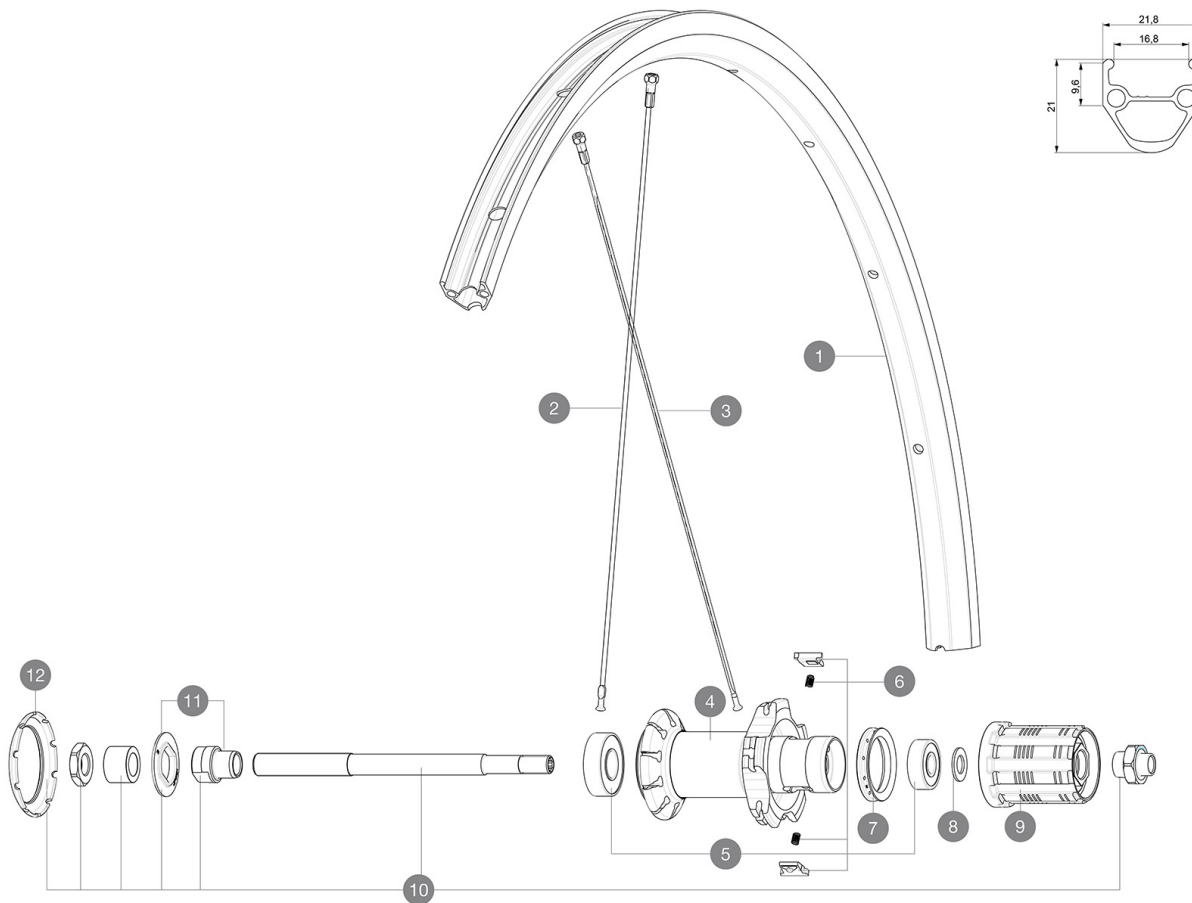

Maximum tyre pressure: 7.5bar/108PSI with a 23mm tyre - 4.6bar/67PSI with a 52mm tyre

Recommended tyre sizes: 25 to 32 mm

Max. Pressure: see indication on wheel and tyre. If they differ, use the lower of the 2

Max. Pressure: 23mm 8.7 bars - 125 psi, 25/28mm 7.7 bars - 110 psi

Maximum tyre size: width 52mm - pressure max. 5Bar/72PSI

REFERENCES WHEELS

R23241 AKSIUM RB 700 QR M11

RIMS

&NBSP::

1 jantearrouteub REAR ROAD UB RIM

SPOKES

2 V2272701 KIT 10 FT/NDS AKSIUM RND SPK 283mm (OEM only)
3 V3661501 KIT 10 DS AKSIUM 19 FLAT SPOKE 301mm + nipples

HUB SHELLS

5 M40660 REAR HUB 608+6001 BEARINGS
6 M40578 FTSL PAWLS KIT (ROAD WHEELS)
7 99500001 FTSL/FTSX FREEHUB BODY SEAL
8 M40067 INTERNAL FREEWHEEL SPACER FTSL/FTSX
9 30871101 FTS-L ROAD FREEWHEEL BODY HG11 8/9 compatible
10 99603901 REAR AXLE QRM ROAD 2008
11 99603801 SHORT EXPENSIBLE BEARING SUPPORTS > 2008
12 12034401 KIT 3 HUB CAPS AERO 10 SLOTS BLACK