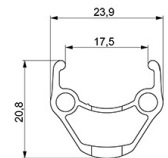

AKSIUM DISC

参照ホイール

F80861 AKSIUM INT 700 12X100

F80881 AKSIUM CL 700 12X100

ASTM A2106 + A2107 2 : A2106 + A2107 15 A2106 + A2107 120 A2106 + A2107 25 A2106 + A2107 32mm
 A2106 + A2107 25 A2106 + A2107 32mm
 Maximum tyre pressure: 7.5bar/108PSI with a 23mm tyre - 4.6bar/67PSI with a 52mm tyre
 A2106 + A2107 23mm 8.7 bars - 125 psi, 25mm 7.7 bars - 110 psi

SPOKES

2	V2383001	12 FRT + REAR NON-DRIVE SIDE SPOKES 297mm CROSSRIDE FT SX 29
---	----------	--

HUB SHELLS

4	M40129	KIT 2 BEARINGS 6902 15x28x7
5	V2373301	KIT QRM AUTO FRONT AXLE 12mm > 2019

ADAPTERS

V2680501	12mm Road Axle Cap QRM Auto
V2680301	"Kit Ft Road Adapter 12 >> 9mm"