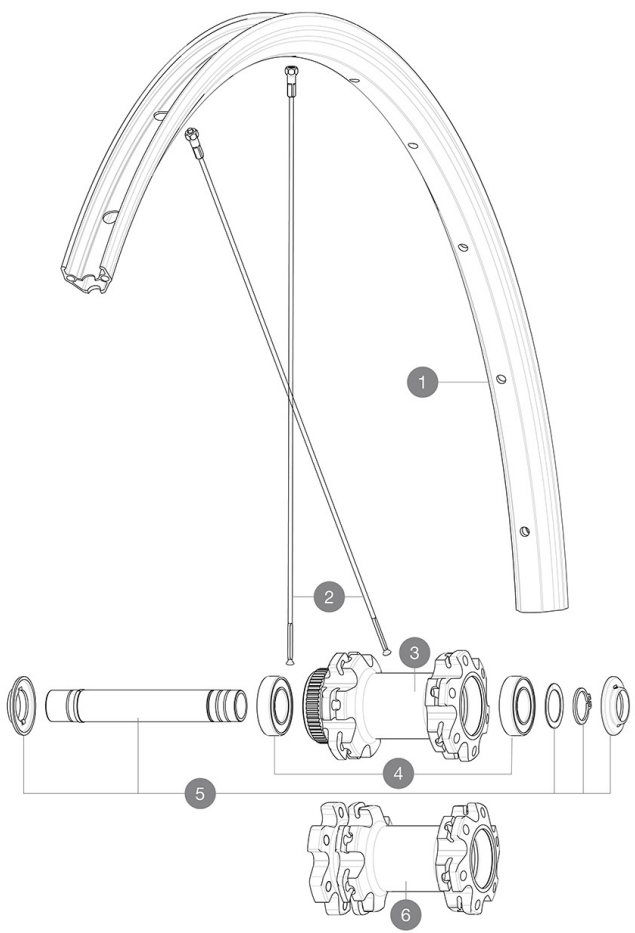

AKSIUM DISC

参照ホイール

F80861 AKSIUM INT 700 12X100

F80881 AKSIUM CL 700 12X100

ASTM A2106 + A2107 2 : A2106 + A2107 15 A2106 + A2107 120 A2106 + A2107 25 A2106 + A2107 32mm
 A2106 + A2107 25 A2106 + A2107 32mm
 Maximum tyre pressure: 7.5bar/108PSI with a 23mm tyre - 4.6bar/67PSI with a 52mm tyre
 A2106 + A2107 23mm 8.7 bars - 125 psi, 25mm 7.7 bars - 110 psi

SPOKES

2	V2383001	12 FRT + REAR NON-DRIVE SIDE SPOKES 297mm CROSSRIDE FT SX 29
---	----------	--

HUB SHELLS

4	M40129	KIT 2 BEARINGS 6902 15x28x7
5	V2373301	KIT QRM AUTO FRONT AXLE 12mm > 2019

ADAPTERS

V2680501	12mm Road Axle Cap QRM Auto
V2680301	"Kit Ft Road Adapter 12 >> 9mm"