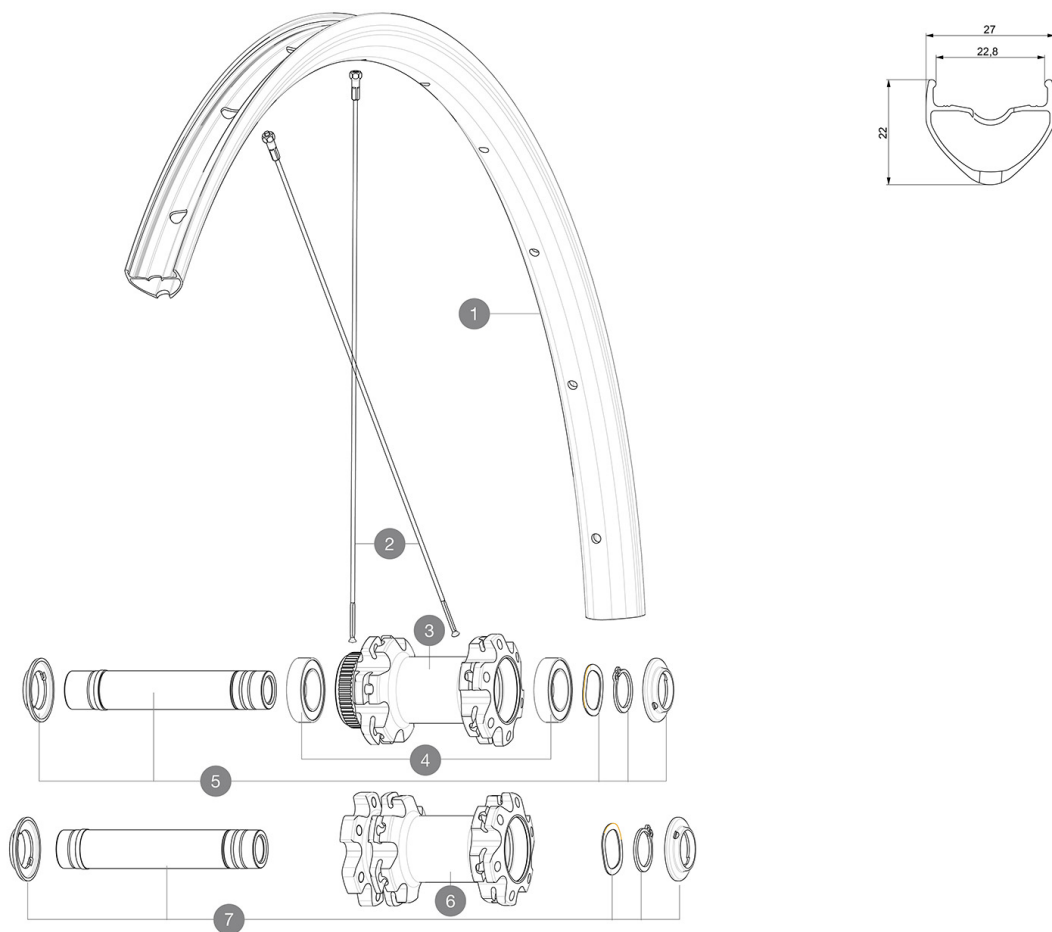

ASTM-KATEGORIE 2: für den Einsatz auf Strassen und im Gelände mit Sprünge bis zu einer Höhe von 15 cm

Um eine längere Lebensdauer der Laufräder zu erzielen, empfiehlt Mavic als Obergrenze für das Gesamtgewicht von Fahrer, Ausrüstung und Fahrrad 120 kg

Empfohlene Reifenbreite: 28 bis 62 mm (1.10" bis 2.50")

Max. Reifenluftdruck: siehe Angaben auf Laufrad und Reifen. Wenn diese abweichen, gilt stets der niedrigere Wert!

Instant Drive 360-Freilaufkörper (Aluminium) für Shimano HG-Ritzelkassetten (V3780101)

Maximum tyre pressure: 5.5bar/80PSI with a 28mm tyre - 3.25bar/47PSI with a 64mm tyre

Max. Reifendruck: 30 mm - 5,8 bar / 85 PSI; 40 mm - 4,5 bar / 65 PSI

Rear axle: 12mm thru axle, convertible to Quick Release with optional adapters

REFERENZEN RÄDER

F81241 ALLROAD INT 700 12X100

F81261 ALLROAD CL 700 12X100

RIMS

&NBSP;:

1	V2734915	KIT FRONT/REAR RIM ALLROAD UST Disc
	V2700101	UST Tape 28mm for 25 to 27mm wide rims

SPOKES

2	V3664601	KIT 12 FRT/NDS ALLROAD UST Disc ROUND SPOKE 296mm + nipple w
2	V2383001	KIT 12 FT/NDS CROSSRIDE FTSX 29" SPK 297mm

HUB SHELLS

3	N/A	NABENKÖRPER
4	V2500901	KIT BEARINGS 18x30x7 + WAVED WASHER + CLIP
5	V2374001	KIT 12x100mm FRONT AXLE DCL QRM AUTO ALLROAD > 2019
7	V2374501	KIT 12mm FRT AXLE D6T QRM Auto Allroad 19

OPTIONS

V2373501	QRM Auto front axle 15mm for DCL Allroad wheels > 2019
V2372301	KIT 100mm AXLE QRM AUTO MTB > 2019

ADAPTERS

V2372501	15mm MTB Axle Cap QRM Auto From 2019
V2680301	"Kit Ft Road Adapter 12 >> 9mm"